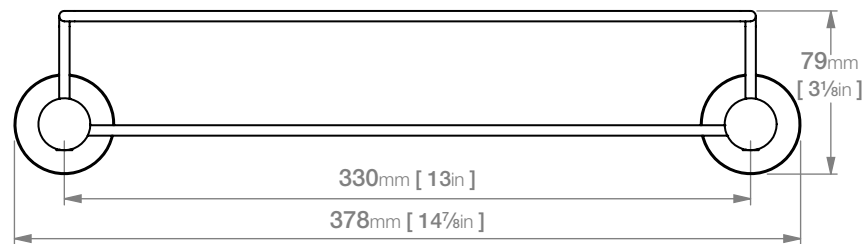

# 4620 SHOWER RACK 330mm / 13"

4600 Series Premium Collection

Wall Fixings Supplied:  
**Masonry**

**Code:** 4620POLS  
**Finish:** Polished  
GRADE 304 Stainless Steel

**Code:** 4620BRSH  
**Finish:** Brushed  
GRADE 304 Stainless Steel

Original UX Fischer® supplied,  
phased in from June 2015.

Dimensions given are in **mm** and [**inches**].  
Bathroom Butler® reserves the right to alter and/or remove  
designs from time to time without prior notice.  
This drawing is to be used for reference purposes only. E &O.E.