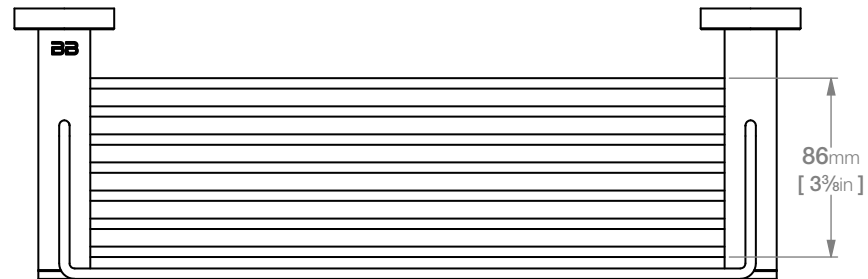

# 4620 SHOWER RACK 330mm / 13"

4600 Series Premium Collection

Wall Fixings Supplied:  
**Masonry**

**Code:** 4620POLS  
**Finish:** Polished  
GRADE 304 Stainless Steel

**Code:** 4620BRSH  
**Finish:** Brushed  
GRADE 304 Stainless Steel

Original UX Fischer® supplied,  
phased in from June 2015.

Dimensions given are in **mm** and [**inches**].  
Bathroom Butler® reserves the right to alter and/or remove  
designs from time to time without prior notice.  
This drawing is to be used for reference purposes only. E &O.E.