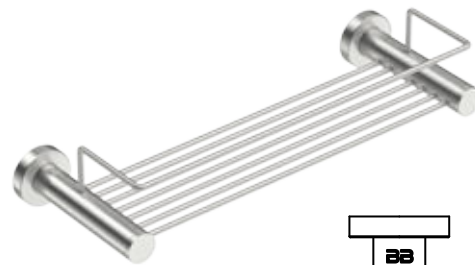

# 4620 SHOWER RACK 330mm / 13"

4600 Series Premium Collection

Wall Fixings Supplied:  
**Masonry**

**Code:** 4620POLS  
**Finish:** Polished  
GRADE 304 Stainless Steel

**Code:** 4620BRSH  
**Finish:** Brushed  
GRADE 304 Stainless Steel

Original UX Fischer® supplied,  
phased in from June 2015.

Dimensions given are in **mm** and [**inches**].  
Bathroom Butler® reserves the right to alter and/or remove  
designs from time to time without prior notice.  
This drawing is to be used for reference purposes only. E &O.E.