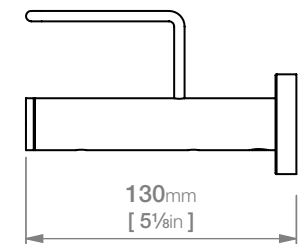

# 4620 SHOWER RACK 330mm / 13"

4600 Series Premium Collection

Wall Fixings Supplied:  
**Masonry**

**Code:** 4620POLS  
**Finish:** Polished  
GRADE 304 Stainless Steel

**Code:** 4620BRSH  
**Finish:** Brushed  
GRADE 304 Stainless Steel

Original UX Fischer® supplied,  
phased in from June 2015.

Dimensions given are in **mm** and [**inches**].  
Bathroom Butler® reserves the right to alter and/or remove  
designs from time to time without prior notice.  
This drawing is to be used for reference purposes only. E &O.E.