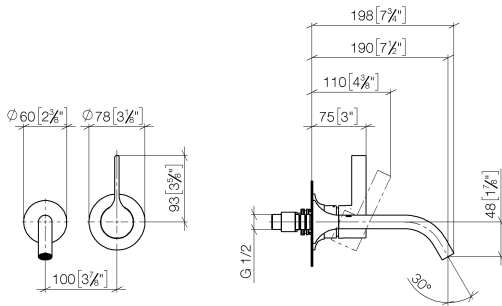

VAIA Wall-mounted single-lever basin mixer without pop-up waste - Brushed Dark Platinum

VAIA

36 860 809

- 190mm projection
- fixed spout
- circular, air-enriched flow
- hole diameter spout 37 mm
- hole diameter single-lever mixer 57 mm
- rosette for single-lever mixer Ø 78mm
- rosette for spout Ø 60mm
- max. flow 5.7 l/min
- lead-free
- This product can help a building meet the requirements of Green Building Rating Systems, e.g. LEED®, BREEAM®, DGNB

Required miscellaneous

Concealed wall-mounted single-lever mixer mixer on right - 35 816 970 90
 •NOTE:Not suitable for concealed installation.Connection by means of angle valves, mounted with screws to back wall.

Required miscellaneous

Concealed wall-mounted single-lever mixer - 35 860 970 90
 •max. recess depth 95 mm
 •min. recess depth 80 mm

36 860 809
mm [inches]

Flow rate chart

Trajectory diagram

Certificates

DVGW_DW- WRAS_2107018. LGA_29898.
6512DN0435.

36 860 809

Spare parts list

No.	Item Number	Name	Quantity used	Delivery time
1	09 24 03 072 10 90	nipple	1	2
2	13 800 809-99	VAIA Wall-mounted basin spout without pop-up waste - Brushed Dark Platinum	1	30
3	09 20 80 021-99	handle	1	30
4	90 31 11 063 00 90	pin	1	2
5	90 31 20 087 00-99	plug	1	30
6	09 11 02 288-99	cover	1	30
7	90 27 80 012 00-99	rosette	1	30
8	90 15 05 064 01 90	cartridge	1	2
9	90 30 09 064 00 90	key	1	2