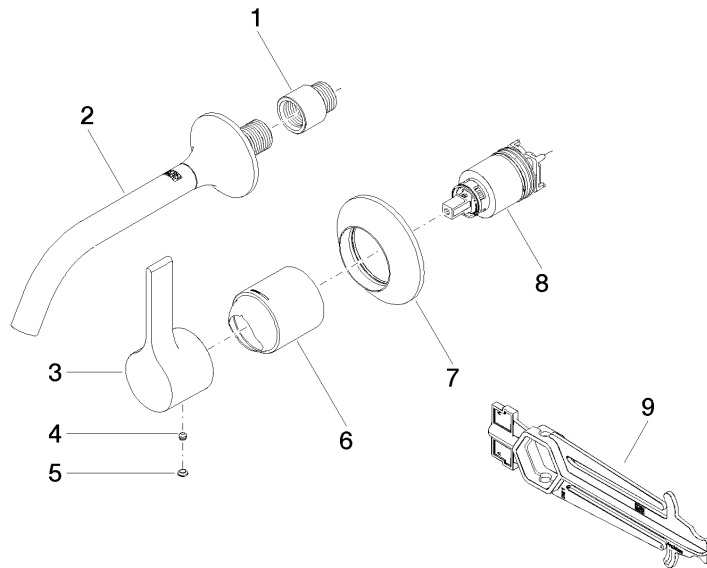

VAIA Wall-mounted single-lever basin mixer without pop-up waste - Brushed Dark Platinum

VAIA

36 860 809

- 190mm projection
- fixed spout
- circular, air-enriched flow
- hole diameter spout 37 mm
- hole diameter single-lever mixer 57 mm
- rosette for single-lever mixer Ø 78mm
- rosette for spout Ø 60mm
- max. flow 5.7 l/min
- lead-free
- This product can help a building meet the requirements of Green Building Rating Systems, e.g. LEED®, BREEAM®, DGNB

Required miscellaneous

Concealed wall-mounted single-lever mixer mixer on right - 35 816 970 90
 •NOTE:Not suitable for concealed installation.Connection by means of angle valves, mounted with screws to back wall.

Required miscellaneous

Concealed wall-mounted single-lever mixer - 35 860 970 90
 •max. recess depth 95 mm
 •min. recess depth 80 mm

36 860 809
mm [inches]

Flow rate chart

Trajectory diagram

Certificates

DVGW_DW- WRAS_2107018. LGA_29898.
6512DN0435.

36 860 809

Spare parts list

No.	Item Number	Name	Quantity used	Delivery time
1	09 24 03 072 10 90	nipple	1	2
2	13 800 809-99	VAIA Wall-mounted basin spout without pop-up waste - Brushed Dark Platinum	1	30
3	09 20 80 021-99	handle	1	30
4	90 31 11 063 00 90	pin	1	2
5	90 31 20 087 00-99	plug	1	30
6	09 11 02 288-99	cover	1	30
7	90 27 80 012 00-99	rosette	1	30
8	90 15 05 064 01 90	cartridge	1	2
9	90 30 09 064 00 90	key	1	2