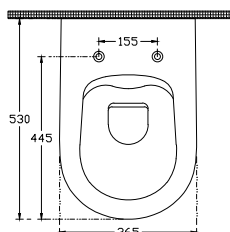

ISVEA

Infinity CleaRimPlus Wall Hung WC

Features

SmartFixPlus	Slim Cover
ClearimPlus	SeatPlus
AquaPlus	CleanWash
SoftClose	4lt

Dimensions

530 x 365 mm

Weight

25 kg

Product Code

10NF02001

Version

Complementary Products

40KF02001-S WC Seat (Soft-Close, Quick Release)

Color

2l - Matte White

2n - Black

2c - Anthracite

2h - Taupe

2k - Ivory

2t - Mint

2s - Salmon

2r - Maroon Red

2p - Petrol Green

2z - Isvea Blue

Product Note

Mounting Kit Included

Concealed Cistern Should Be Adjusted To 4lt

WC Seat(Soft-Close, Quick Release) **Must Be Ordered Separately*