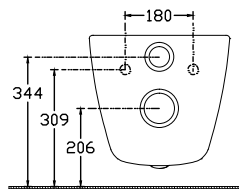

ISVEA

Infinity CleaRimPlus Wall Hung WC

Features

SmartFixPlus	Slim Cover
ClearimPlus	SeatPlus
AquaPlus	CleanWash
SoftClose	4lt

Dimensions

530 x 365 mm

Weight

25 kg

Product Code

10NF02001

Version

Complementary Products

40KF02001-S WC Seat (Soft-Close, Quick Release)

Color

2l - Matte White

2n - Black

2c - Anthracite

2h - Taupe

2k - Ivory

2t - Mint

2s - Salmon

2r - Maroon Red

2p - Petrol Green

2z - Isvea Blue

Product Note

Mounting Kit Included

Concealed Cistern Should Be Adjusted To 4lt

WC Seat(Soft-Close, Quick Release) **Must Be Ordered Separately*