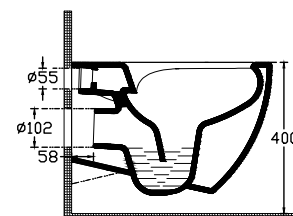

ISVEA

Infinity CleaRimPlus Wall Hung WC

Features

SmartFixPlus	Slim Cover
ClearimPlus	SeatPlus
AquaPlus	CleanWash
SoftClose	4lt

Dimensions

530 x 365 mm

Weight

25 kg

Product Code

10NF02001

Version

Complementary Products

40KF02001-S WC Seat (Soft-Close, Quick Release)

Color

2l - Matte White

2n - Black

2c - Anthracite

2h - Taupe

2k - Ivory

2t - Mint

2s - Salmon

2r - Maroon Red

2p - Petrol Green

2z - Isvea Blue

Product Note

Mounting Kit Included

Concealed Cistern Should Be Adjusted To 4lt

WC Seat(Soft-Close, Quick Release) **Must Be Ordered Separately*