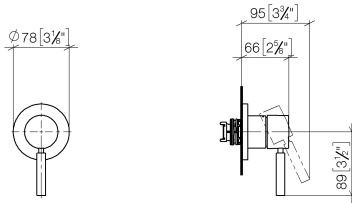

Concealed single-lever mixer with cover plate - Brushed Dark Platinum

TARA

36 060 660 Product version from 6/29/2020

- cover plate Ø 78 mm
- WRAS

Fits: TARA, META

	Brushed Dark Platinum	36 060 660-99
	Chrome	36 060 660-00
	Brushed Platinum	36 060 660-06
	Platinum	36 060 660-08
	Dark Chrome	36 060 660-19
	Light Gold	36 060 660-26
	Brushed Light Gold	36 060 660-27
	Brushed Durabronze (23kt Gold)	36 060 660-28
	Matte Black	36 060 660-33
	Brushed Bronze	36 060 660-42
	Brushed Champagne (22kt Gold)	36 060 660-46
	Champagne (22kt Gold)	36 060 660-47
	Brushed Chrome	36 060 660-93

Required miscellaneous

Concealed wall-mounted single-lever mixer - 35 860 970 90

- max. recess depth mm
- min. recess depth mm

36 060 660 Product version from 6/29/2020

mm [inches]

Codes & Standards

DIN 4109

No.	Item Number	Name	Quantity used	Delivery time
1	90 15 05 064 01 90	cartridge	1	2
2	90 27 66 009 00-99	rosette	1	20
3	09 11 02 293-99	cover	1	20
4	90 20 66 006 00-99	handle	1	20
5	90 30 09 064 00 90	key	1	2