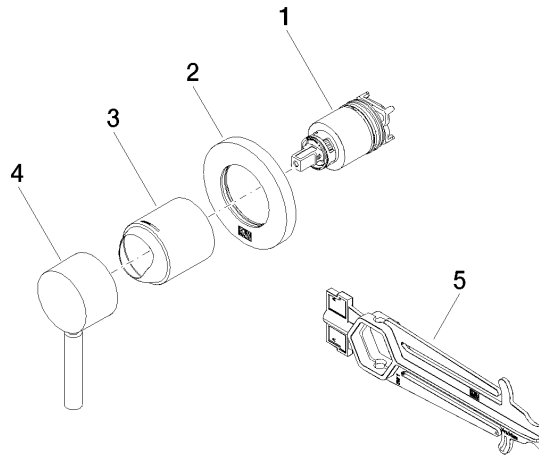

Concealed single-lever mixer with cover plate - Brushed Dark Platinum

TARA

36 060 660 Product version from 6/29/2020

- cover plate Ø 78 mm
- WRAS

Fits: TARA, META

	Brushed Dark Platinum	36 060 660-99
	Chrome	36 060 660-00
	Brushed Platinum	36 060 660-06
	Platinum	36 060 660-08
	Dark Chrome	36 060 660-19
	Light Gold	36 060 660-26
	Brushed Light Gold	36 060 660-27
	Brushed Durabronze (23kt Gold)	36 060 660-28
	Matte Black	36 060 660-33
	Brushed Bronze	36 060 660-42
	Brushed Champagne (22kt Gold)	36 060 660-46
	Champagne (22kt Gold)	36 060 660-47
	Brushed Chrome	36 060 660-93

Required miscellaneous

Concealed wall-mounted single-lever mixer - 35 860 970 90

- max. recess depth mm
- min. recess depth mm

36 060 660 Product version from 6/29/2020

mm [inches]

Codes & Standards

DIN 4109

ISO 3822

Scottish Water
Byelaws

UK Water Supply
Regulations

Ü-Zeichen

Certificates

WRAS_2107

LGA_29

Spare parts list

No.	Item Number	Name	Quantity used	Delivery time
1	90 15 05 064 01 90	cartridge	1	2
2	90 27 66 009 00-99	rosette	1	20
3	09 11 02 293-99	cover	1	20
4	90 20 66 006 00-99	handle	1	20
5	90 30 09 064 00 90	key	1	2