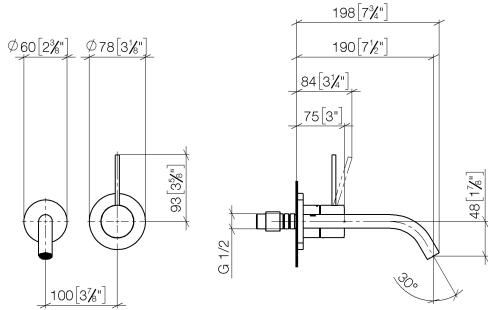

META META SLIM Wall-mounted single-lever basin mixer without pop-up waste - Brushed Chrome

META

36 860 662

- 190mm projection
- fixed spout
- circular, air-enriched flow
- hole diameter spout 37 mm
- hole diameter single-lever mixer 57 mm
- rosette for spout Ø 55mm
- rosette for mixer Ø 78mm
- max. flow 5.7 l/min
- lead-free
- This product can help a building to meet requirements of Green Building Rating Systems, e.g. LEED®, BREEAM®, DGNB

36 860 662
mm [inches]

Flow rate chart

Trajectory diagram

Certificates

DVGW_DW-
6512DN0435.

LGA_29898.

36 860 662

Parts for other finishes can be found here: [Chrome](#)

Spare parts list

No.	Item Number	Name	Quantity used	Delivery time
1	09 24 03 072 10 90	nipple	1	2
2	90 24 03 280 00 90	nipple	1	2
3	09 31 11 112 90	pin	1	60
4	90 28 22 323 00-93	spout	1	20
5	90 20 66 022 00-93	handle	1	20
6	90 24 04 537 00 90	threaded connector	1	2
7	09 11 02 334-93	cover	1	20
8	90 27 62 011 00-93	rosette	1	20
9	90 15 05 064 01 90	cartridge	1	2
10	90 30 09 064 00 90	key	1	2