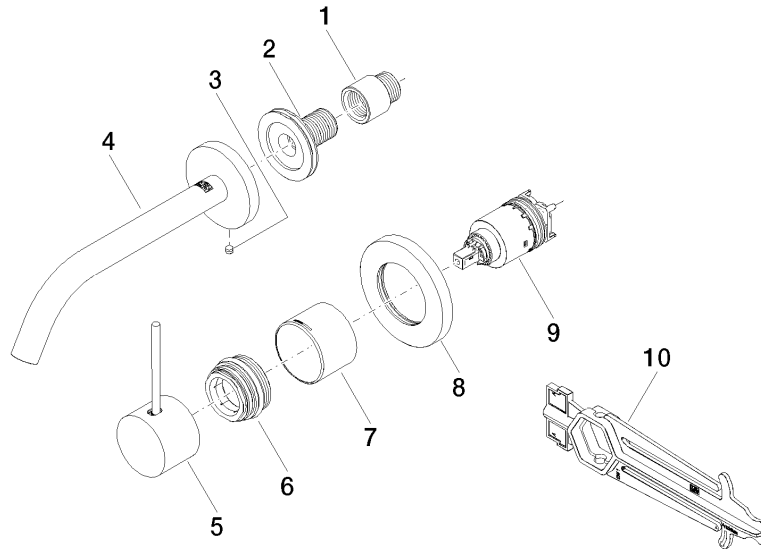

META META SLIM Wall-mounted single-lever basin mixer without pop-up waste - Brushed Chrome

META

36 860 662

- 190mm projection
- fixed spout
- circular, air-enriched flow
- hole diameter spout 37 mm
- hole diameter single-lever mixer 57 mm
- rosette for spout Ø 55mm
- rosette for mixer Ø 78mm
- max. flow 5.7 l/min
- lead-free
- This product can help a building to meet requirements of Green Building Rating Systems, e.g. LEED®, BREEAM®, DGNB

36 860 662
mm [inches]

Flow rate chart

Trajectory diagram

Certificates

DVGW_DW-
6512DN0435.

LGA_29898.

36 860 662

Parts for other finishes can be found here: [Chrome](#)

Spare parts list

No.	Item Number	Name	Quantity used	Delivery time
1	09 24 03 072 10 90	nipple	1	2
2	90 24 03 280 00 90	nipple	1	2
3	09 31 11 112 90	pin	1	60
4	90 28 22 323 00-93	spout	1	20
5	90 20 66 022 00-93	handle	1	20
6	90 24 04 537 00 90	threaded connector	1	2
7	09 11 02 334-93	cover	1	20
8	90 27 62 011 00-93	rosette	1	20
9	90 15 05 064 01 90	cartridge	1	2
10	90 30 09 064 00 90	key	1	2