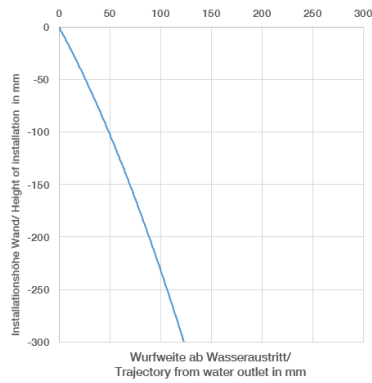

META META SLIM Wall-mounted single-lever basin mixer without pop-up waste - Brushed Chrome

META

36 860 662

- 190mm projection
- fixed spout
- circular, air-enriched flow
- hole diameter spout 37 mm
- hole diameter single-lever mixer 57 mm
- rosette for spout Ø 55mm
- rosette for mixer Ø 78mm
- max. flow 5.7 l/min
- lead-free
- This product can help a building to meet requirements of Green Building Rating Systems, e.g. LEED®, BREEAM®, DGNB

36 860 662
mm [inches]

Flow rate chart

Trajectory diagram

Certificates

DVGW_DW-
6512DN0435.

LGA_29898.

36 860 662

Parts for other finishes can be found here: [Chrome](#)