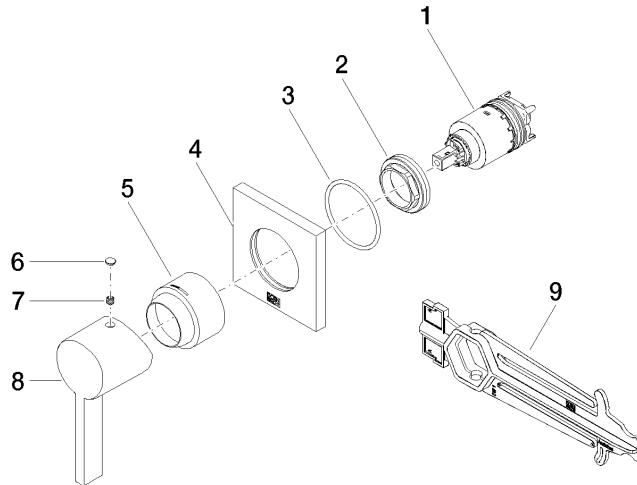

**Required miscellaneous**

**Concealed wall-mounted single-lever mixer -** 35 860 970 90

- max. recess depth 95 mm
- min. recess depth 80 mm

Concealed single-lever mixer with cover plate - Brushed Champagne (22kt Gold)

IMO

36 060 670  
mm [inches]

Certificates

LGA\_29905.

36 060 670

### Spare parts list

No.	Item Number	Name	Quantity used	Delivery time
1	90 15 05 064 01 90	cartridge	1	2
2	09 24 04 105 90	nut	1	2
3	90 14 10 049 00 90	seal	1	2
4	09 27 78 048-46	rosette	1	30
5	09 11 02 530-46	cover	1	30
6	90 31 20 087 00-46	plug	1	30
7	90 31 11 112 00 90	pin	1	2
8	09 20 67 004-46	handle	1	30
9	90 30 09 064 00 90	key	1	2