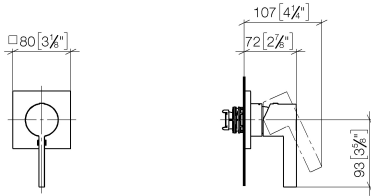

**Concealed single-lever mixer with cover plate - Brushed Champagne (22kt Gold)**

IMO

36 060 670

- cover plate 80 x 80 mm

Fits: IMO, MEM, CL.1, CYO

	Brushed Champagne (22kt Gold)	36 060 670-46
	Chrome	36 060 670-00
	Brushed Platinum	36 060 670-06
	Platinum	36 060 670-08
	Dark Chrome	36 060 670-19
	Brushed Durabronze (23kt Gold)	36 060 670-28
	Matte Black	36 060 670-33
	Champagne (22kt Gold)	36 060 670-47
	Brushed Chrome	36 060 670-93
	Brushed Dark Platinum	36 060 670-99

**Required miscellaneous**

**Concealed wall-mounted single-lever mixer -** 35 860 970 90

- max. recess depth 95 mm
- min. recess depth 80 mm

Concealed single-lever mixer with cover plate - Brushed Champagne (22kt Gold)

IMO

36 060 670  
mm [inches]

Certificates

LGA\_29905.

36 060 670