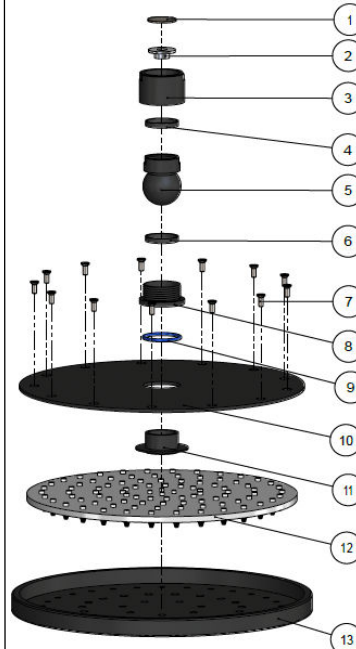

MH04 SHOWER ROSE

meir®

FEATURES

- Refer to the Meir website for warranty terms & conditions, and available finishes.
- Flow rate 9L p/m at 3 bar pressure.
- Solid brass construction
- Box Weight 1.1 Kg

CARE

SPECIFICATIONS

FLOW RATE GRAPH

CREDENTIALS

- Watermark AS/NZS3718WMKA25013
- 3-star WELS rated
- 9 litres p/minute
- WELS registration No: S14841

EXPLODED VIEW

No.	Part Name
1	Strainer
2	Flow Controller
3	Nut
4	Wearing Ring
5	Universal Ball
6	Wearing Ring
7	Screw
8	Connet Nut
9	O-ring
10	Cover Plate
11	Connector
12	Rubber Gasket
13	Plate