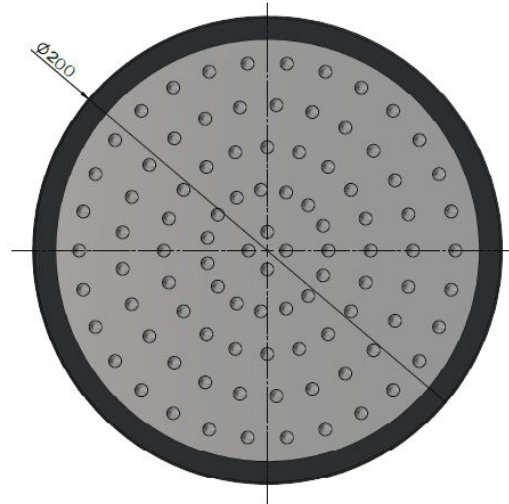

MH04 SHOWER ROSE

meir®

FEATURES

- Refer to the Meir website for warranty terms & conditions, and available finishes.
- Flow rate 9L p/m at 3 bar pressure.
- Solid brass construction
- Box Weight 1.1 Kg

CARE

SPECIFICATIONS

FLOW RATE GRAPH

CREDENTIALS

- Watermark AS/NZS3718WMKA25013
- 3-star WELS rated
- 9 litres p/minute
- WELS registration No: S14841

EXPLODED VIEW

No.	Part Name
1	Strainer
2	Flow Controller
3	Nut
4	Wearing Ring
5	Universal Ball
6	Wearing Ring
7	Screw
8	Connet Nut
9	O-ring
10	Cover Plate
11	Connector
12	Rubber Gasket
13	Plate