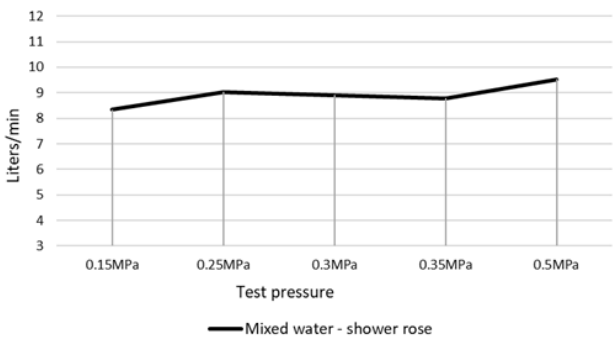

MH04 SHOWER ROSE

meir®

FEATURES

- Refer to the Meir website for warranty terms & conditions, and available finishes.
- Flow rate 9L p/m at 3 bar pressure.
- Solid brass construction
- Box Weight 1.1 Kg

CARE

SPECIFICATIONS

FLOW RATE GRAPH

CREDENTIALS

- Watermark AS/NZS3718WMKA25013
- 3-star WELS rated
- 9 litres p/minute
- WELS registration No: S14841

EXPLODED VIEW

No.	Part Name
1	Strainer
2	Flow Controller
3	Nut
4	Wearing Ring
5	Universal Ball
6	Wearing Ring
7	Screw
8	Connet Nut
9	O-ring
10	Cover Plate
11	Connector
12	Rubber Gasket
13	Plate