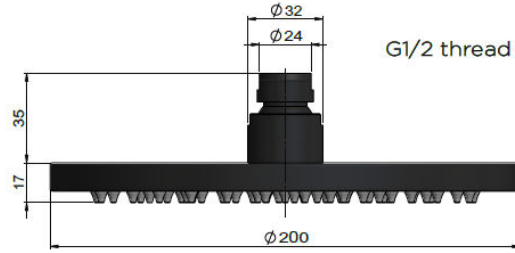

MH04 SHOWER ROSE

meir®

FEATURES

- Refer to the Meir website for warranty terms & conditions, and available finishes.
- Flow rate 9L p/m at 3 bar pressure.
- Solid brass construction
- Box Weight 1.1 Kg

CARE

SPECIFICATIONS

FLOW RATE GRAPH

CREDENTIALS

- Watermark AS/NZS3718WMKA25013
- 3-star WELS rated
- 9 litres p/minute
- WELS registration No: S14841

EXPLODED VIEW

No.	Part Name
1	Strainer
2	Flow Controller
3	Nut
4	Wearing Ring
5	Universal Ball
6	Wearing Ring
7	Screw
8	Connet Nut
9	O-ring
10	Cover Plate
11	Connector
12	Rubber Gasket
13	Plate