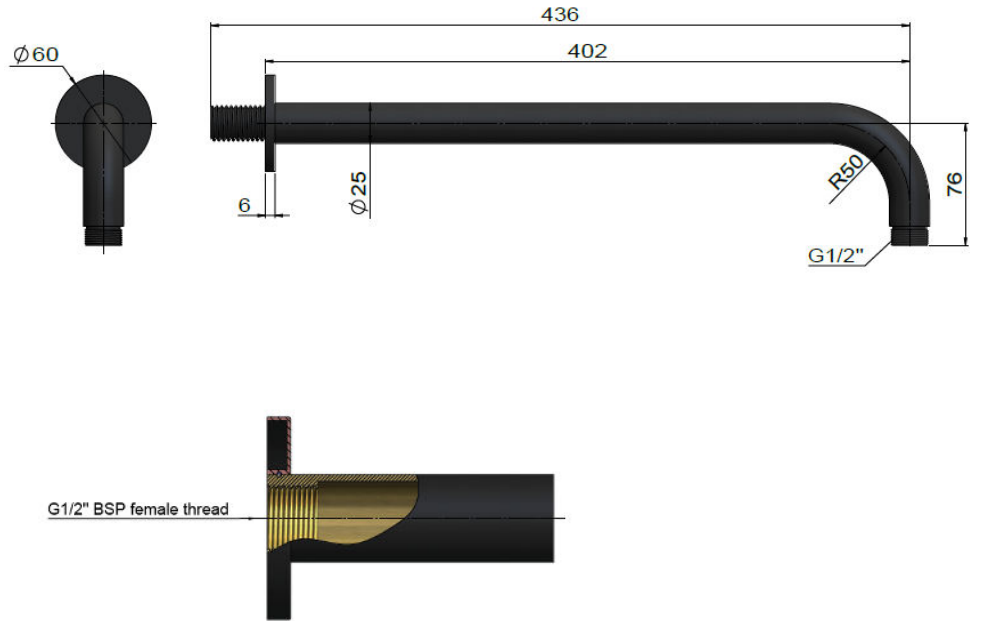

# MA09-400 WALL SHOWER ARM

meir®

## FEATURES

- Refer to the Meir website for warranty terms & conditions.
- Solid brass construction
- Box Weight 0.6kg
- 68mm long 1/2" threaded adapter included

## EXPLODED VIEW

NO.	Part Number
1	Ceiling arm
2	Cover plate