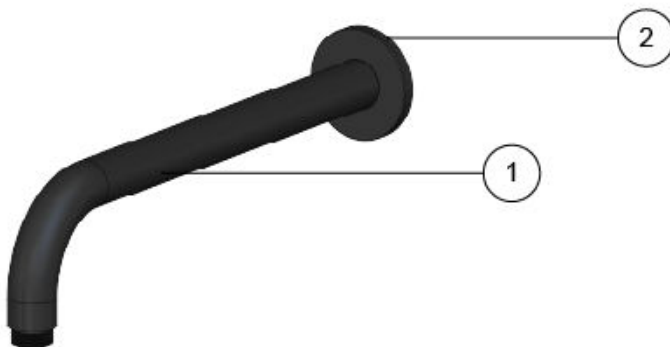

EXPLODED VIEW

NO.	Part Number
1	Ceiling arm
2	Cover plate