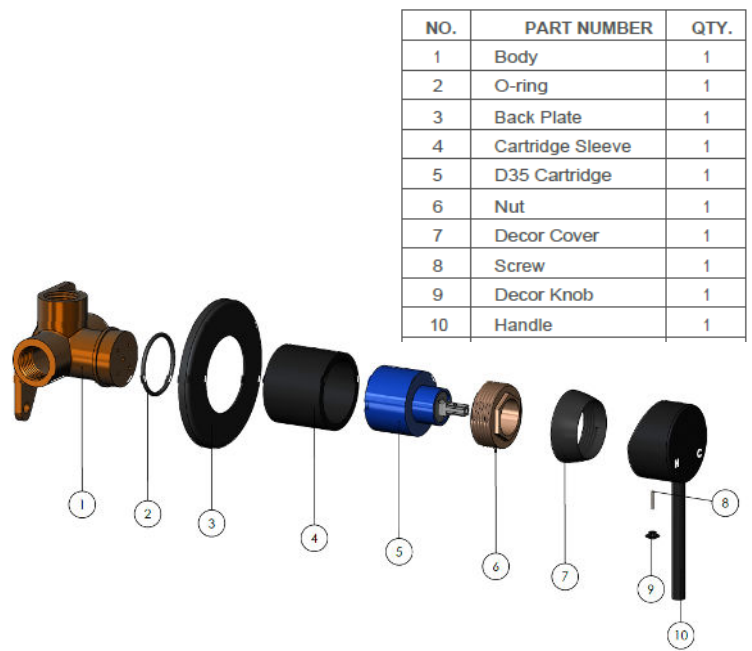

EXPLODED VIEW

CREDENTIALS

- Watermark AS/NZS 3718WMKA25013