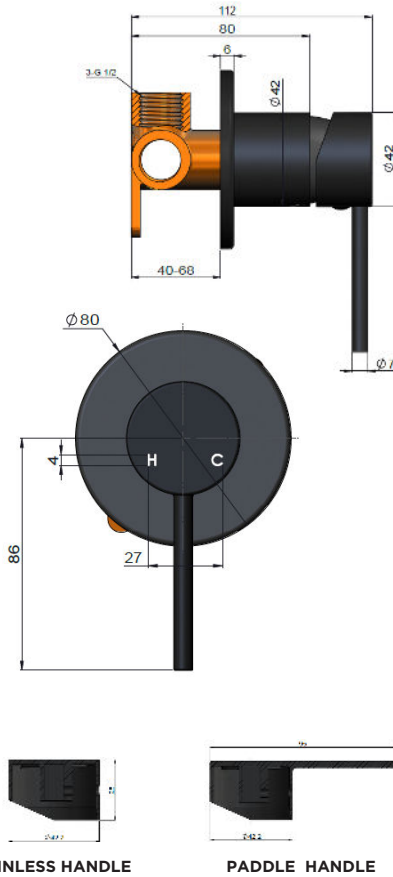

MW03 WALL MIXER

meir®

HANDLE VARIANTS

Pinless: MW03PN

FEATURES

- Refer to the Meir website for warranty terms & conditions, and available finishes
- Flow rate 18L p/m at 3 bar pressure.
- European components and cartridge
- Reinforced rubber seal and lining
- Solid brass construction
- Box Weight 0.9 Kg

CARE

- Do not install tapware using any form of acetone silicones.
- Do not apply physical items (such as tools) directly to product.
- Never use house-hold or commercial detergents, citrus based cleaners, or abrasive cleaners.
- Clean using a mild washing soap solution rinsed, and dry with a soft cloth.
- Check for any product defects before installation.
- Refer to the installation manual for correct installation.

SPECIFICATIONS

PINLESS HANDLE

PADDLE HANDLE