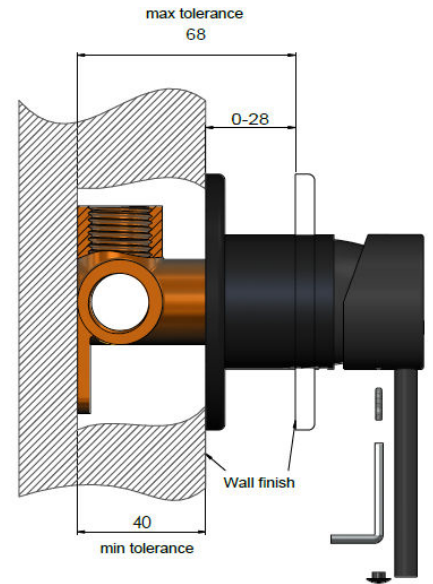

TOLERANCES