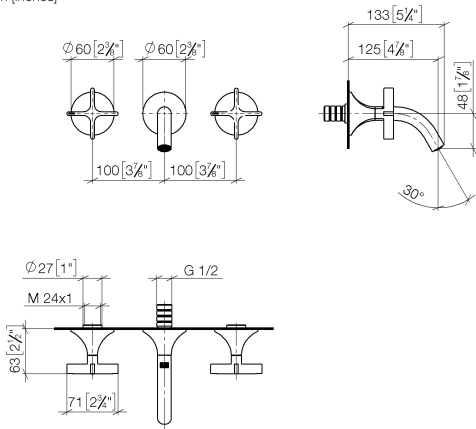

VAIA Wall-mounted basin mixer without pop-up waste - Brushed Durabross (23kt Gold)

VAIA

36 702 809

- 125mm projection
- fixed spout
- circular, air-enriched flow
- hole diameter valve 35 mm
- hole diameter spout 35 mm
- rosettes Ø 60 mm
- max. flow 5.7 l/min
- lead-free
- This product can help a building to meet requirements of Green Building Rating Systems, e.g. LEED®, BREEAM®, DGNB

Required miscellaneous

- Concealed wall-mounted mixer centred spout -** 35 700 970 90
- max. recess depth 145 mm
 - min. recess depth 85 mm

Required miscellaneous

- Concealed wall-mounted mixer variable positioning -** 35 720 970 90
- min. recess depth 85 mm
 - max. recess depth 145 mm

36 702 809
mm [inches]

Flow rate chart

Certificates

LGA_38452.

WRAS_2312073.

36 702 809

Spare parts list

No.	Item Number	Name	Quantity used	Delivery time
1	90 90 03 157 00 90	top	2	2
2	09 31 11 008 90	pin	2	2
3	09 21 02 163 90	disc	2	2
4	90 20 80 011 00-28	handle (hot)	1	20
5	09 24 03 081 10 90	extension	1	2
6	09 24 03 269 90	nipple	1	2
7	09 14 10 084 90	seal	1	2
8	09 27 80 011-28	rosette	1	20
9	90 28 22 365 00-28	spout	1	20
10	90 20 80 010 00-28	handle (cold)	1	20