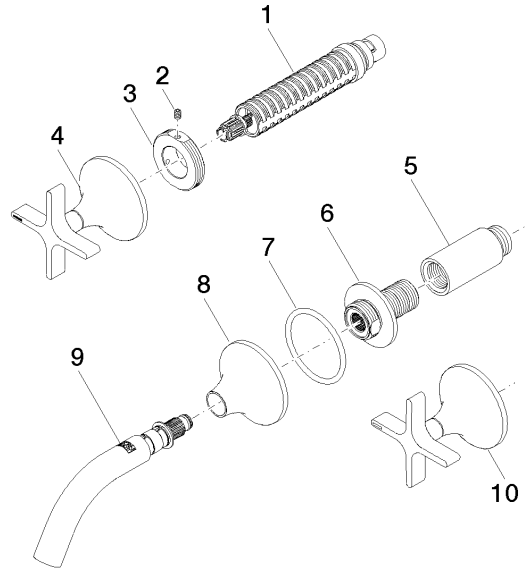

Required miscellaneous

- Concealed wall-mounted mixer centred spout -** 35 700 970 90
- max. recess depth 145 mm
 - min. recess depth 85 mm

Required miscellaneous

- Concealed wall-mounted mixer variable positioning -** 35 720 970 90
- min. recess depth 85 mm
 - max. recess depth 145 mm

36 702 809
mm [inches]

Flow rate chart

Certificates

LGA_38452.

WRAS_2312073.

36 702 809

Spare parts list

No.	Item Number	Name	Quantity used	Delivery time
1	90 90 03 157 00 90	top	2	2
2	09 31 11 008 90	pin	2	2
3	09 21 02 163 90	disc	2	2
4	90 20 80 011 00-28	handle (hot)	1	20
5	09 24 03 081 10 90	extension	1	2
6	09 24 03 269 90	nipple	1	2
7	09 14 10 084 90	seal	1	2
8	09 27 80 011-28	rosette	1	20
9	90 28 22 365 00-28	spout	1	20
10	90 20 80 010 00-28	handle (cold)	1	20