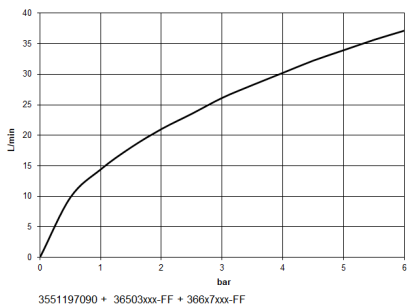

Required miscellaneous

xGRID Installation track 555 mm - 12 360 970 90

36 503 979
mm [inches]

Flow rate chart

Certificates

WRAS_2011026. DVGW_DW-6512DN0706. LGA_29930. LGA_29932.

36 503 979

Spare parts list