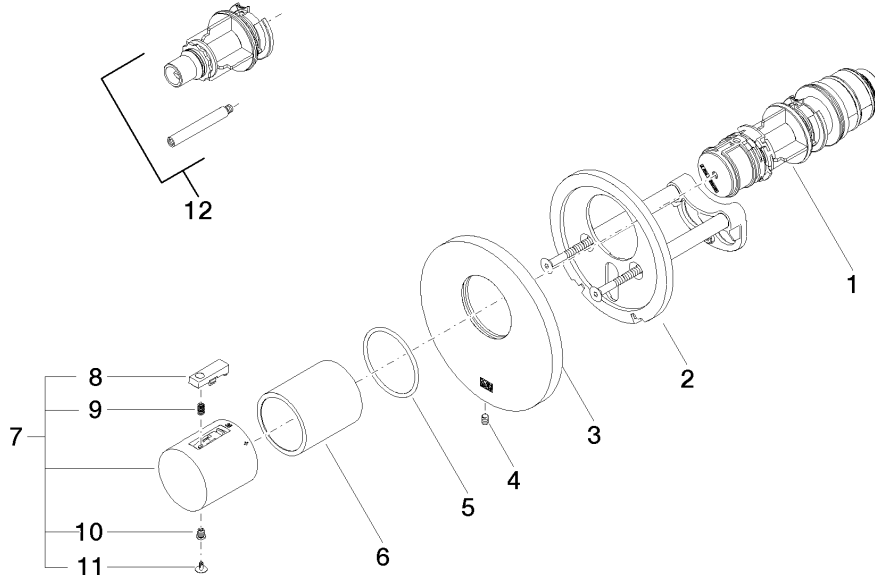

**xTOOL Concealed thermostat without volume control 3/4" - Brushed Durabronz
(23kt Gold)**

META

36 503 979

- cover plate Ø 124 mm
- temperature control handle with safety limit stop at 38°C
- thermostat cartridge

Required miscellaneous

xTOOL Concealed thermostat module without volume control - 35 503 970 90
 •max. recess depth 110 mm
 •min. recess depth 85 mm

Recommended miscellaneous

xGRID Attachment set for integrating in the dry wall construction - 12 340 970 90

Required miscellaneous

xGRID Installation track 555 mm - 12 360 970 90

36 503 979
mm [inches]

Flow rate chart

Certificates

WRAS_2011026. DVGW_DW-6512DN0706. LGA_29930. LGA_29932.

36 503 979

Spare parts list

No.	Item Number	Name	Quantity used	Delivery time
1	90 15 02 065 00 90	cartridge	1	2
2	90 11 01 196 00 90	base	1	2
3	09 11 02 537-28	cover	1	20
4	09 31 11 048 90	pin	1	2
5	90 14 10 049 00 90	seal	1	2
6	90 21 02 112 00-28	sleeve	1	20
7	90 17 33 004 00-28	handle	1	20
8	90 21 33 011 00-13	handle	1	-
Spare part can no longer be ordered, please order the replacement item				
9	90 16 02 027 00 90	spring	1	2
10	90 30 30 136 00 90	screw	1	2
11	90 31 20 049 00-13	plug	1	30
12	12 178 970 90	Extension 46 mm -	1	2