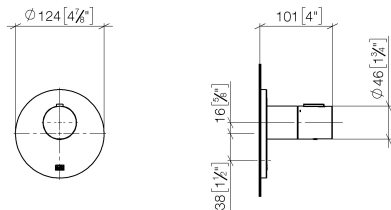

Required miscellaneous

xTOOL Concealed thermostat module without volume control - 35 503 970 90
 •max. recess depth 110 mm
 •min. recess depth 85 mm

Recommended miscellaneous

xGRID Attachment set for integrating in the dry wall construction - 12 340 970 90

Required miscellaneous

xGRID Installation track 555 mm - 12 360 970 90

36 503 979
mm [inches]

Flow rate chart

Certificates

WRAS_2011026. DVGW_DW-6512DN0706. LGA_29930. LGA_29932.

36 503 979

Spare parts list