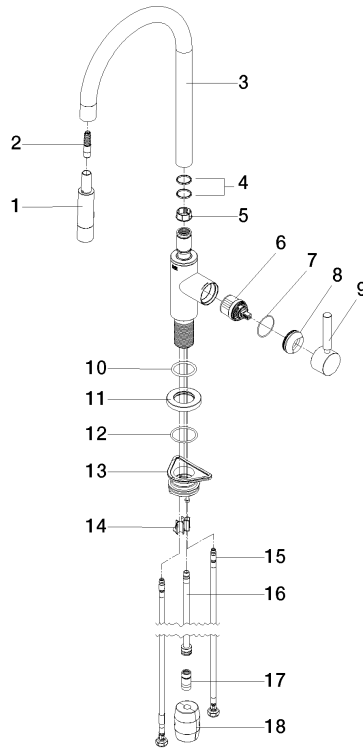

33 870 888

- 240mm projection
- pivotable spout 360°
- Swivel option available with swivel limit set 12 823 970
- laminar and spray flow
- 1800 mm metal shower hose
- sprayface with anti-scaling system
- max. flow 10.4 l/min at 3 bar flow pressure
- lead-free
- This product can help a building to meet requirements of Green Building Rating Systems, e.g. LEED®, BREEAM®, DGNB

Recommended miscellaneous

**Swivel limitation set -** 12 823 970 90

Recommended miscellaneous

**Strainer waste with control handle - Chrome** 10 710 970-00

Recommended miscellaneous

**Dispenser with rosette - Chrome** 82 444 970-00

33 870 888

Flow rate chart

Certificates

LGA\_38636.

Belgaqua\_24-005-  
27\_3.

33 870 888

**Spare parts list**

No.	Item Number	Name	Quantity used	Delivery time
1	90 12 11 148 00-00	shower	1	10
2	04 30 02 120 00-00	hose	1	10
3	90 28 22 304 00-00	spout	1	10
4	09 28 10 160 90	ring	2	2
5	09 18 40 186 90	sleeve	1	2
6	90 15 05 064 02 90	cartridge	1	2
7	09 14 10 190 90	seal	1	2
8	09 28 30 030-00	cover	1	10
9	90 20 66 027 00-00	handle	1	2
10	09 14 10 036 90	seal	1	2
11	90 27 22 047 00-00	rosette	1	-
Spare part can no longer be ordered, please order the replacement item				
12	09 14 10 050 90	seal	1	2
13	04 30 11 040 00 90	fixing set	1	2
14	09 20 93 056 90	insert	1	2
15	04 30 04 101 00 90	hose	2	2
16	04 28 20 067 00 90	pipe	1	2
17	90 24 03 253 00 90	adaptor	1	2
18	04 21 50 010 00 90	accessories	1	2