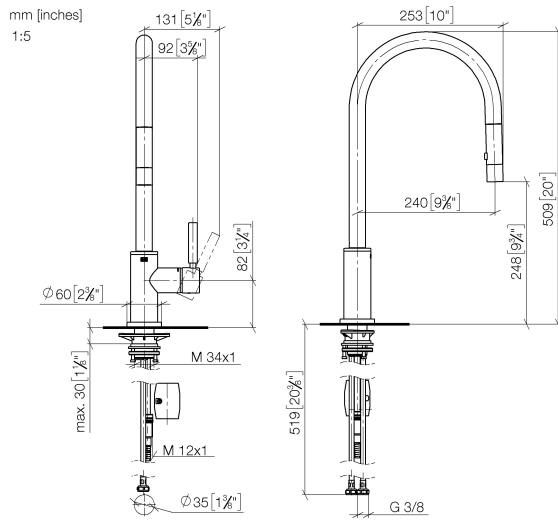

33 870 888

- 240mm projection
- pivotable spout 360°
- Swivel option available with swivel limit set 12 823 970
- laminar and spray flow
- 1800 mm metal shower hose
- sprayface with anti-scaling system
- max. flow 10.4 l/min at 3 bar flow pressure
- lead-free
- This product can help a building to meet requirements of Green Building Rating Systems, e.g. LEED®, BREEAM®, DGNB

Recommended miscellaneous

**Swivel limitation set -** 12 823 970 90

Recommended miscellaneous

**Strainer waste with control handle - Chrome** 10 710 970-00

Recommended miscellaneous

**Dispenser with rosette - Chrome** 82 444 970-00

33 870 888

Flow rate chart

Certificates

LGA\_38636.

Belgaqua\_24-005-  
27\_3.

33 870 888

**Spare parts list**

No.	Item Number	Name	Quantity used	Delivery time
1	90 12 11 148 00-00	shower	1	10
2	04 30 02 120 00-00	hose	1	10
3	90 28 22 304 00-00	spout	1	10
4	09 28 10 160 90	ring	2	2
5	09 18 40 186 90	sleeve	1	2
6	90 15 05 064 02 90	cartridge	1	2
7	09 14 10 190 90	seal	1	2
8	09 28 30 030-00	cover	1	10
9	90 20 66 027 00-00	handle	1	2
10	09 14 10 036 90	seal	1	2
11	90 27 22 047 00-00	rosette	1	-
Spare part can no longer be ordered, please order the replacement item				
12	09 14 10 050 90	seal	1	2
13	04 30 11 040 00 90	fixing set	1	2
14	09 20 93 056 90	insert	1	2
15	04 30 04 101 00 90	hose	2	2
16	04 28 20 067 00 90	pipe	1	2
17	90 24 03 253 00 90	adaptor	1	2
18	04 21 50 010 00 90	accessories	1	2