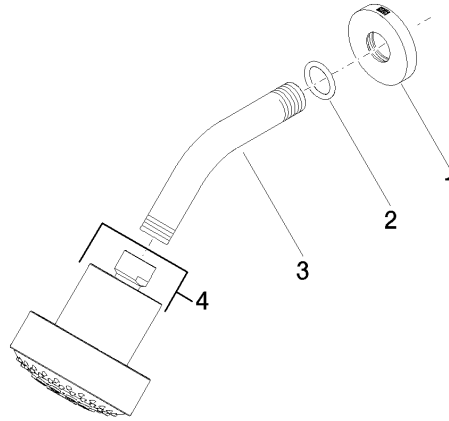

Shower head - Brushed Durabron (23kt Gold)

TARA

28 508 979

Fits: TARA, LISSÉ, VAIA, META

- 200mm projection
- ball-joint pivotable through 30°
- Three settings: PURIFY RAIN, COMPACT SOFT FLOW, COMPACT AQUAPRESSURE FLOW, max. flow rate 9 l/min (at 3 bar)
- with anti-scale system
- spray head Ø 92mm
- rosette Ø 55 mm
- 1/2" connection
- This product can help a building to meet requirements of Green Building Rating Systems, e.g. LEED®, BREEAM®, DGNB

Recommended miscellaneous

- Concealed wall elbow -** 35 085 970 90
- max. recess depth 163 mm
 - min. recess depth 90 mm

28 508 979

mm [inches]

Flow rate chart

28 508 979

Spare parts list

No.	Item Number	Name	Quantity used	Delivery time
1	09 27 22 019-28	rosette	1	20
2	90 14 10 026 00 90	seal	1	2
3	09 11 03 011-28	connection	1	20
4	04 12 11 110 00-28	shower	1	-