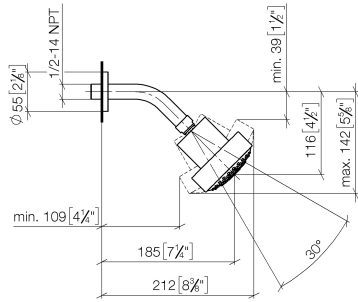

Shower head - Brushed Durabron (23kt Gold)

TARA

28 508 979

Fits: TARA, LISSÉ, VAIA, META

- 200mm projection
- ball-joint pivotable through 30°
- Three settings: PURIFY RAIN, COMPACT SOFT FLOW, COMPACT AQUAPRESSURE FLOW, max. flow rate 9 l/min (at 3 bar)
- with anti-scale system
- spray head Ø 92mm
- rosette Ø 55 mm
- 1/2" connection
- This product can help a building to meet requirements of Green Building Rating Systems, e.g. LEED®, BREEAM®, DGNB

	Brushed Durabron (23kt Gold)	28 508 979-28 0050
	Chrome	28 508 979-00 0050
	Brushed Platinum	28 508 979-06 0050
	Platinum	28 508 979-08 0050
	Dark Chrome	28 508 979-19 0050
	Matte Black	28 508 979-33 0050
	Brushed Champagne (22kt Gold)	28 508 979-46 0050
	Champagne (22kt Gold)	28 508 979-47 0050
	Brushed Chrome	28 508 979-93 0050
	Brushed Dark Platinum	28 508 979-99 0050

Recommended miscellaneous

- Concealed wall elbow -** 35 085 970 90
- max. recess depth 163 mm
 - min. recess depth 90 mm

28 508 979

mm [inches]

Flow rate chart

28 508 979

Spare parts list

No.	Item Number	Name	Quantity used	Delivery time
1	09 27 22 019-28	rosette	1	20
2	90 14 10 026 00 90	seal	1	2
3	09 11 03 011-28	connection	1	20
4	04 12 11 110 00-28	shower	1	-