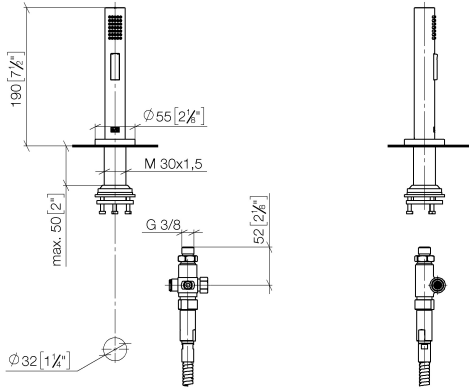

Rinsing spray set - Chrome

27 731 970

- with round rosette
- spray flow
- automatic spout/shower diverter
- height of mixer 191 mm
- hole diameter rinsing spray 32mm
- fabric braided hose 1500 mm
- sprayface with anti-scaling system
- lead-free

Rinsing spray set - Chrome

27 731 970

mm [inches]

Flow rate chart

Certificates

LGA_29572.

LGA_38643.

Belgaqua_24-005-
27_3.

Rinsing spray set - Chrome

27 731 970

Parts for other finishes can be found here: [Brushed](#)
[Platinum](#)

Spare parts list

No.	Item Number	Name	Quantity used	Delivery time
1	90 28 20 068 00 90	connection	1	2
2	90 17 09 046 12 90	diverter	1	2
3	90 24 03 241 00 90	nipple	1	2
4	90 14 20 019 00 90	seal	1	2
5	04 23 10 047 00 92	fixing set	1	60
6	90 27 86 001 00-00	rosette	1	-
Spare part can no longer be ordered, please order the replacement item				
7	90 30 02 062 00-00	hose	1	10
8	09 23 01 039 90	sieve	1	2
9	04 12 11 158 00-00	shower	1	10