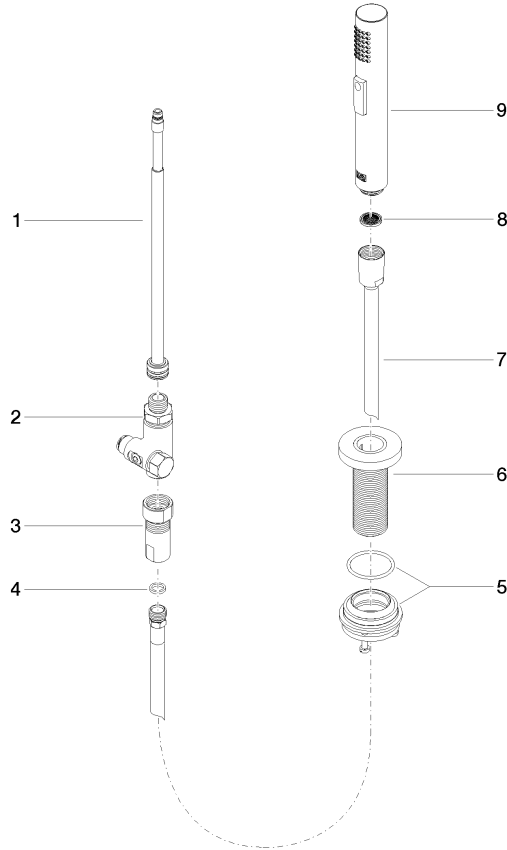

Rinsing spray set - Chrome

27 731 970

- with round rosette
- spray flow
- automatic spout/shower diverter
- height of mixer 191 mm
- hole diameter rinsing spray 32mm
- fabric braided hose 1500 mm
- sprayface with anti-scaling system
- lead-free

Rinsing spray set - Chrome

27 731 970

mm [inches]

Flow rate chart

Certificates

LGA_29572.

LGA_38643.

Belgaqua_24-005-
27_3.

Rinsing spray set - Chrome

27 731 970

Parts for other finishes can be found here: [Brushed](#)
[Platinum](#)

Spare parts list

No.	Item Number	Name	Quantity used	Delivery time
1	90 28 20 068 00 90	connection	1	2
2	90 17 09 046 12 90	diverter	1	2
3	90 24 03 241 00 90	nipple	1	2
4	90 14 20 019 00 90	seal	1	2
5	04 23 10 047 00 92	fixing set	1	60
6	90 27 86 001 00-00	rosette	1	-
Spare part can no longer be ordered, please order the replacement item				
7	90 30 02 062 00-00	hose	1	10
8	09 23 01 039 90	sieve	1	2
9	04 12 11 158 00-00	shower	1	10