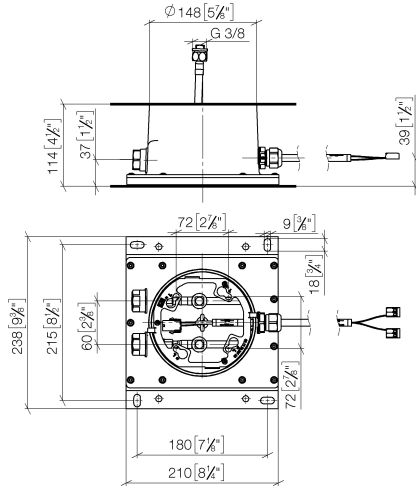

## Concealed ceiling installation box for surface-mounted ceiling installation with light -

---

35 042 970 90

- concealed rough parts
- 2x female thread 1/2" connections
- Supply pipe 7 m
- Input 100-240V AC 50-60Hz
- Output 350 mA SELV / Class II
- Provided by customer: Light switch
- For simultaneous control of the jet types, we recommend the xTool thermostat module

**Concealed ceiling installation box for surface-mounted ceiling installation with light -**

35 042 970 90  
mm [inches]

**Concealed ceiling installation box for surface-mounted ceiling installation with light -**