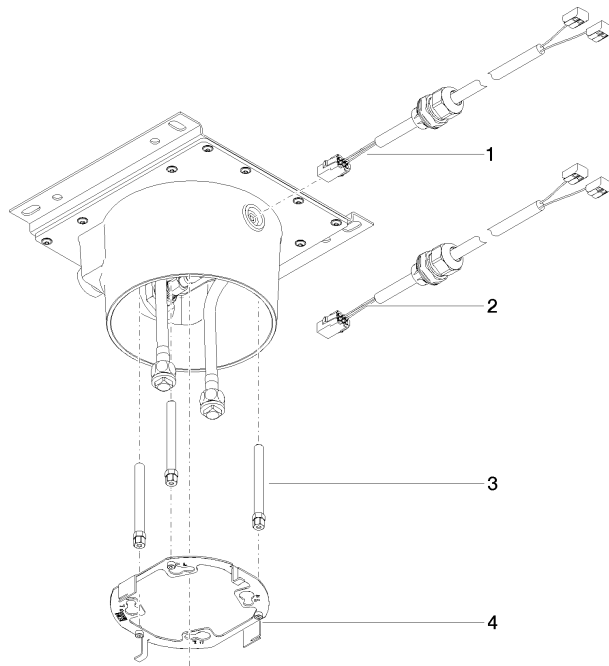

Concealed ceiling installation box for surface-mounted ceiling installation with light -

35 042 970 90

Spare parts list

No.	Item Number	Name	Quantity used	Delivery time
1	90 10 01 227 00 90	electronic accessories	1	2
2	90 30 30 208 00 90	screw	1	2
3	90 17 20 239 00 90	flange	1	2