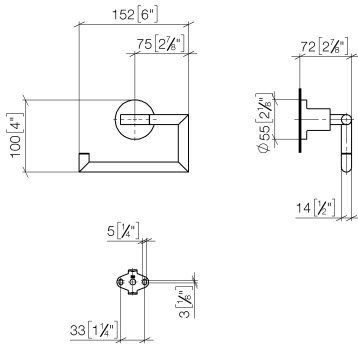

83 500 892

- width 152mm
- height 100 mm
- rosette Ø 55 mm
- 72mm projection

	Chrome	83 500 892-00
	Brushed Platinum	83 500 892-06
	Platinum	83 500 892-08
	Dark Chrome	83 500 892-19
	Brushed Durabrass (23kt Gold)	83 500 892-28
	Matte Black	83 500 892-33
	Brushed Champagne (22kt Gold)	83 500 892-46
	Champagne (22kt Gold)	83 500 892-47
	Brushed Chrome	83 500 892-93
	Brushed Dark Platinum	83 500 892-99

83 500 892

mm [inches]

83 500 892

Parts for other finishes can be found here: Brushed Platinum

Spare parts list

No.	Item Number	Name	Quantity used	Delivery time
1	90 28 22 640 00-00	holder	1	10
2	05 17 89 552 00-00	holder	1	10
3	04 31 11 113 00 90	pin	1	2
4	08 17 89 505-00	holder	1	10
5	09 30 11 046 90	disc	1	2
6	09 30 30 071 90	screw	1	2
7	05 17 20 739 00 90	fixing set	1	2
8	09 14 10 042 90	seal	1	2