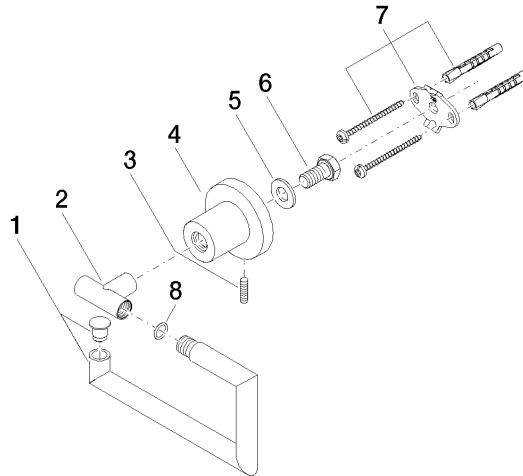

83 500 892

- width 152mm
- height 100 mm
- rosette Ø 55 mm
- 72mm projection

	Chrome	83 500 892-00
	Brushed Platinum	83 500 892-06
	Platinum	83 500 892-08
	Dark Chrome	83 500 892-19
	Brushed Durabrass (23kt Gold)	83 500 892-28
	Matte Black	83 500 892-33
	Brushed Champagne (22kt Gold)	83 500 892-46
	Champagne (22kt Gold)	83 500 892-47
	Brushed Chrome	83 500 892-93
	Brushed Dark Platinum	83 500 892-99

83 500 892

mm [inches]

83 500 892

Parts for other finishes can be found here: Brushed Platinum

Spare parts list

No.	Item Number	Name	Quantity used	Delivery time
1	90 28 22 640 00-00	holder	1	10
2	05 17 89 552 00-00	holder	1	10
3	04 31 11 113 00 90	pin	1	2
4	08 17 89 505-00	holder	1	10
5	09 30 11 046 90	disc	1	2
6	09 30 30 071 90	screw	1	2
7	05 17 20 739 00 90	fixing set	1	2
8	09 14 10 042 90	seal	1	2