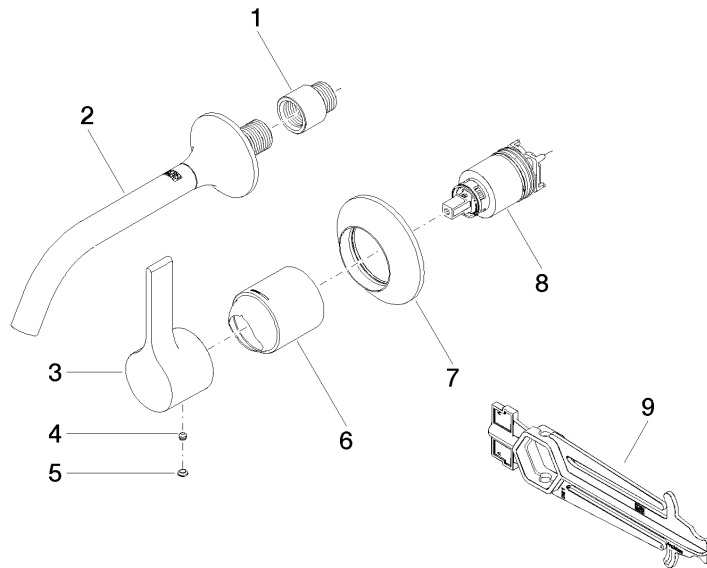

VAIA Wall-mounted single-lever basin mixer without pop-up waste - Brushed Platinum

VAIA

36 860 809

- 190mm projection
- fixed spout
- circular, air-enriched flow
- hole diameter spout 37 mm
- hole diameter single-lever mixer 57 mm
- rosette for single-lever mixer Ø 78mm
- rosette for spout Ø 60mm
- max. flow 5.7 l/min
- lead-free
- This product can help a building to meet requirements of Green Building Rating Systems, e.g. LEED®, BREEAM®, DGNB

Required miscellaneous

Concealed wall-mounted single-lever mixer mixer on right - 35 816 970 90
 •NOTE:Not suitable for concealed installation.Connection by means of angle valves, mounted with screws to back wall.

Required miscellaneous

Concealed wall-mounted single-lever mixer - 35 860 970 90
 •max. recess depth 95 mm
 •min. recess depth 80 mm

36 860 809
mm [inches]

Flow rate chart

Trajectory diagram

Certificates

DVGW_DW- WRAS_2107018. LGA_29898.
6512DN0435.

36 860 809

Spare parts list

No.	Item Number	Name	Quantity used	Delivery time
1	09 24 03 072 10 90	nipple	1	2
2	13 800 809-06	VAIA Wall-mounted basin spout without pop-up waste - Brushed Platinum	1	10
3	09 20 80 021-06	handle	1	10
4	90 31 11 063 00 90	pin	1	2
5	90 31 20 087 00-06	plug	1	10
6	09 11 02 288-06	cover	1	10
7	90 27 80 012 00-06	rosette	1	10
8	90 15 05 064 01 90	cartridge	1	2
9	90 30 09 064 00 90	key	1	2