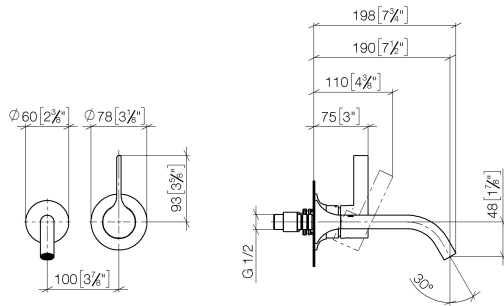

VAIA Wall-mounted single-lever basin mixer without pop-up waste - Brushed Platinum

VAIA

36 860 809

- 190mm projection
- fixed spout
- circular, air-enriched flow
- hole diameter spout 37 mm
- hole diameter single-lever mixer 57 mm
- rosette for single-lever mixer Ø 78mm
- rosette for spout Ø 60mm
- max. flow 5.7 l/min
- lead-free
- This product can help a building to meet requirements of Green Building Rating Systems, e.g. LEED®, BREEAM®, DGNB

Required miscellaneous

Concealed wall-mounted single-lever mixer mixer on right - 35 816 970 90
 •NOTE:Not suitable for concealed installation.Connection by means of angle valves, mounted with screws to back wall.

Required miscellaneous

Concealed wall-mounted single-lever mixer - 35 860 970 90
 •max. recess depth 95 mm
 •min. recess depth 80 mm

36 860 809
mm [inches]

Flow rate chart

Trajectory diagram

Certificates

DVGW_DW- WRAS_2107018. LGA_29898.
6512DN0435.

36 860 809

Spare parts list

No.	Item Number	Name	Quantity used	Delivery time
1	09 24 03 072 10 90	nipple	1	2
2	13 800 809-06	VAIA Wall-mounted basin spout without pop-up waste - Brushed Platinum	1	10
3	09 20 80 021-06	handle	1	10
4	90 31 11 063 00 90	pin	1	2
5	90 31 20 087 00-06	plug	1	10
6	09 11 02 288-06	cover	1	10
7	90 27 80 012 00-06	rosette	1	10
8	90 15 05 064 01 90	cartridge	1	2
9	90 30 09 064 00 90	key	1	2