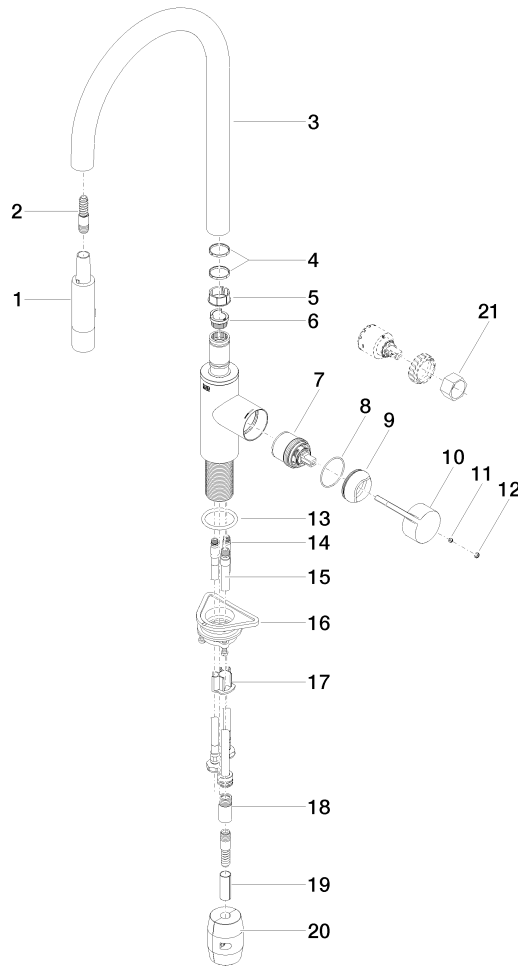

33 870 875

- 240mm projection
- pivotable spout 360°
- Swivel option available with swivel limit set 12 823 970
- laminar and spray flow
- height of mixer 500 mm
- height up to laminar flow regulator 240 mm
- hole diameter 35 mm
- 1800 mm metal shower hose
- sprayface with anti-scaling system
- max. flow 10.4 l/min at 3 bar flow pressure
- lead-free
- This product can help a building to meet requirements of Green Building Rating Systems, e.g. LEED®, BREEAM®, DGNB

10 712 970-33

33 870 875

mm [inches]

### Flow rate chart

### Certificates

Belgaqua\_21-027- 27\_3. LGA\_28657. GDV\_0400314.

33 870 875

Spare parts list

No.	Item Number	Name	Quantity used	Delivery time
1	90 12 11 148 00-33	shower	1	30
2	04 30 02 120 00-85	hose	1	30
3	90 28 22 304 00-33	spout	1	2
4	09 28 10 160 90	ring	2	2
5	09 18 40 186 90	sleeve	1	2
6	09 30 11 203 90	ring	1	2
7	90 15 05 064 05 90	cartridge	1	2
8	09 14 10 190 90	seal	1	2
9	09 28 30 030-33	cover	1	2
10	09 20 87 020-33	handle	1	2
11	90 31 11 063 00 90	pin	1	2
12	90 31 20 087 00-33	plug	1	30
13	09 14 10 036 90	seal	1	2
14	04 30 04 101 00 90	hose	2	2
15	04 28 20 067 00 90	pipe	1	2
16	04 30 11 040 00 90	fixing set	1	2
17	09 20 93 056 90	insert	1	2
18	90 24 03 253 00 90	adaptor	1	2
19	09 30 03 038 90	hose	1	2
20	04 21 50 010 00 90	accessories	1	2
21	90 30 09 031 00 90	key	1	2