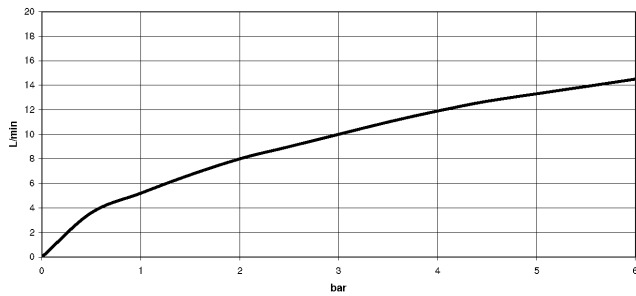

33 870 875

- 240mm projection
- pivotable spout 360°
- Swivel option available with swivel limit set 12 823 970
- laminar and spray flow
- height of mixer 500 mm
- height up to laminar flow regulator 240 mm
- hole diameter 35 mm
- 1800 mm metal shower hose
- sprayface with anti-scaling system
- max. flow 10.4 l/min at 3 bar flow pressure
- lead-free
- This product can help a building to meet requirements of Green Building Rating Systems, e.g. LEED®, BREEAM®, DGNB

10 712 970-33

33 870 875

mm [inches]

### Flow rate chart