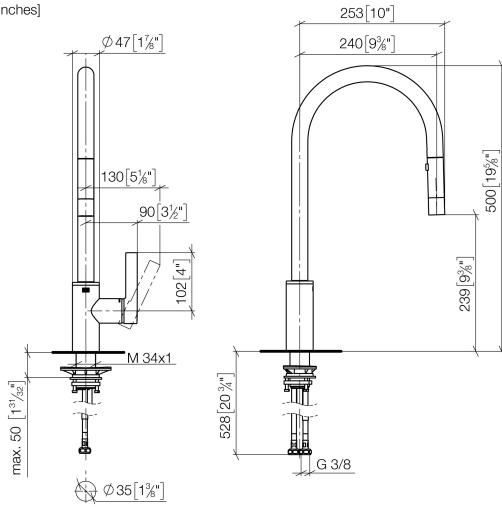

33 870 875

- 240mm projection
- pivotable spout 360°
- Swivel option available with swivel limit set 12 823 970
- laminar and spray flow
- height of mixer 500 mm
- height up to laminar flow regulator 240 mm
- hole diameter 35 mm
- 1800 mm metal shower hose
- sprayface with anti-scaling system
- max. flow 10.4 l/min at 3 bar flow pressure
- lead-free
- This product can help a building to meet requirements of Green Building Rating Systems, e.g. LEED®, BREEAM®, DGNB

10 712 970-33

33 870 875

mm [inches]

### Flow rate chart

### Certificates

Belgaqua\_21-027- 27\_3. LGA\_28657. GDV\_0400314.

33 870 875

Spare parts list

No.	Item Number	Name	Quantity used	Delivery time
1	90 12 11 148 00-33	shower	1	30
2	04 30 02 120 00-85	hose	1	30
3	90 28 22 304 00-33	spout	1	2
4	09 28 10 160 90	ring	2	2
5	09 18 40 186 90	sleeve	1	2
6	09 30 11 203 90	ring	1	2
7	90 15 05 064 05 90	cartridge	1	2
8	09 14 10 190 90	seal	1	2
9	09 28 30 030-33	cover	1	2
10	09 20 87 020-33	handle	1	2
11	90 31 11 063 00 90	pin	1	2
12	90 31 20 087 00-33	plug	1	30
13	09 14 10 036 90	seal	1	2
14	04 30 04 101 00 90	hose	2	2
15	04 28 20 067 00 90	pipe	1	2
16	04 30 11 040 00 90	fixing set	1	2
17	09 20 93 056 90	insert	1	2
18	90 24 03 253 00 90	adaptor	1	2
19	09 30 03 038 90	hose	1	2
20	04 21 50 010 00 90	accessories	1	2
21	90 30 09 031 00 90	key	1	2