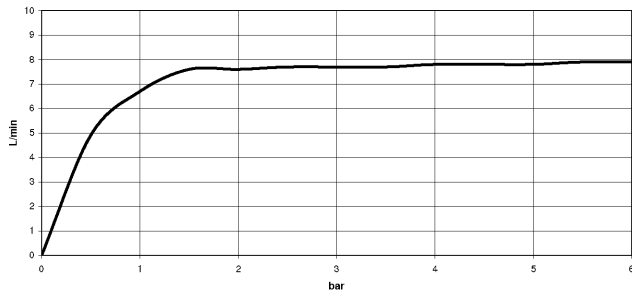

Shower head - Brushed Dark Platinum

TARA

28 505 979

- 155mm projection
- ball-joint pivotable through 18° (in any direction)
- Three or five settings: PURIFY RAIN, COMPACT SOFT FLOW, COMPACT AQUAPRESSURE FLOW, max. flow rate 7.6 l/min (at 3 bar)
- with anti-scale system
- spray head Ø 100mm
- rosette Ø 60 mm
- 1/2" connection
- Function from: 5.5 l/min
- WRAS 2201056

Recommended miscellaneous

- Concealed wall elbow -** 35 085 970 90
- max. recess depth 163 mm
 - min. recess depth 90 mm

28 505 979

mm [inches]

Flow rate chart

Certificates

LGA_28661.

WRAS_2201056.