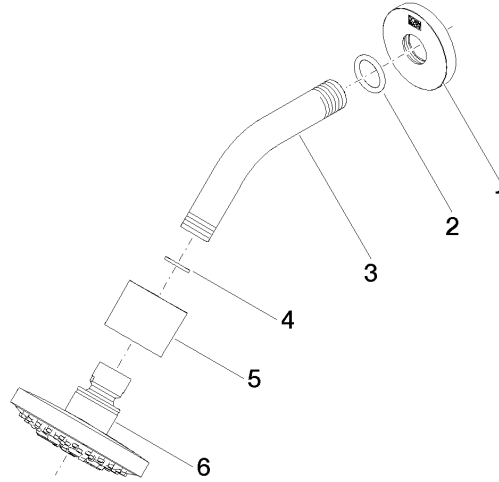

Shower head - Brushed Dark Platinum

TARA

28 505 979

- 155mm projection
- ball-joint pivotable through 18° (in any direction)
- Three or five settings: PURIFY RAIN, COMPACT SOFT FLOW, COMPACT AQUAPRESSURE FLOW, max. flow rate 7.6 l/min (at 3 bar)
- with anti-scale system
- spray head Ø 100mm
- rosette Ø 60 mm
- 1/2" connection
- Function from: 5.5 l/min
- WRAS 2201056

Recommended miscellaneous

- Concealed wall elbow -** 35 085 970 90
- max. recess depth 163 mm
 - min. recess depth 90 mm

28 505 979

mm [inches]

Flow rate chart

Certificates

LGA_28661.

WRAS_2201056.

28 505 979

Spare parts list

No.	Item Number	Name	Quantity used	Delivery time
1	09 27 22 045-99	rosette	1	40
2	90 14 10 026 00 90	seal	1	2
3	09 11 03 011-99	connection	1	40
4	90 14 20 002 00 90	seal	1	2
5	09 11 01 191-99	cover	1	40
6	90 12 05 055 00-99	shower	1	40