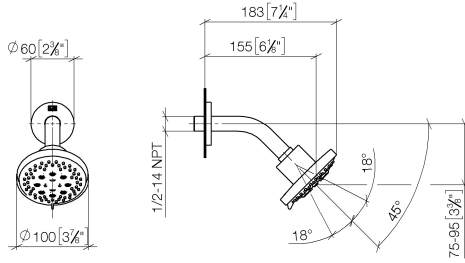

Shower head - Brushed Dark Platinum

TARA

28 505 979

- 155mm projection
- ball-joint pivotable through 18° (in any direction)
- Three or five settings: PURIFY RAIN, COMPACT SOFT FLOW, COMPACT AQUAPRESSURE FLOW, max. flow rate 7.6 l/min (at 3 bar)
- with anti-scale system
- spray head Ø 100mm
- rosette Ø 60 mm
- 1/2" connection
- Function from: 5.5 l/min
- WRAS 2201056

Fits: TARA, LISSÉ, VAIA, META

	Brushed Dark Platinum	28 505 979-99
	Chrome	28 505 979-00
	Brushed Platinum	28 505 979-06
	Platinum	28 505 979-08
	Dark Chrome	28 505 979-19
	Brushed Durabronze (23kt Gold)	28 505 979-28
	Matte Black	28 505 979-33
	Brushed Champagne (22kt Gold)	28 505 979-46
	Champagne (22kt Gold)	28 505 979-47
	Brushed Chrome	28 505 979-93

Recommended miscellaneous

- Concealed wall elbow -** 35 085 970 90
- max. recess depth 163 mm
 - min. recess depth 90 mm

28 505 979

mm [inches]

Flow rate chart

Certificates

LGA_28661.

WRAS_2201056.

28 505 979

Spare parts list

No.	Item Number	Name	Quantity used	Delivery time
1	09 27 22 045-99	rosette	1	40
2	90 14 10 026 00 90	seal	1	2
3	09 11 03 011-99	connection	1	40
4	90 14 20 002 00 90	seal	1	2
5	09 11 01 191-99	cover	1	40
6	90 12 05 055 00-99	shower	1	40