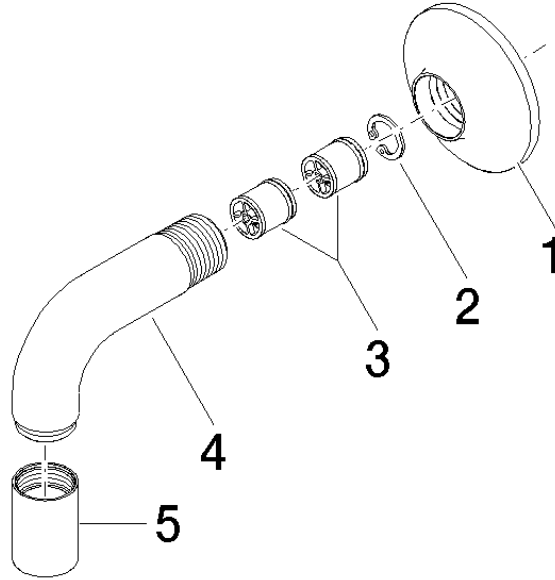

28 450 809

- 3/8" shower outlet
- rosette Ø 60 mm
- 1/2" connection

Intrinsic protection against back flow.

	Brushed Platinum	28 450 809-06
	Chrome	28 450 809-00
	Platinum	28 450 809-08
	Dark Chrome	28 450 809-19
	Brushed Durabronze (23kt Gold)	28 450 809-28
	Brushed Champagne (22kt Gold)	28 450 809-46
	Champagne (22kt Gold)	28 450 809-47
	Brushed Dark Platinum	28 450 809-99

Recommended miscellaneous

Concealed wall elbow -

- max. recess depth 163 mm
- min. recess depth 90 mm

35 085 970 90

28 450 809

mm [inches]

Flow rate chart

Certificates

WRAS_1810006. Belgaqua_22_280_2 IAPMO_4976 (4).
7_7.

28 450 809

Spare parts list

No.	Item Number	Name	Quantity used	Delivery time
1	90 27 80 021 00-06	rosette	1	10
2	09 16 01 014 90	ring	1	2
3	90 23 01 040 00 90	back-flow preventer	2	2
4	09 11 03 123-06	connection	1	10
5	90 21 02 069 00-06	cover	1	10