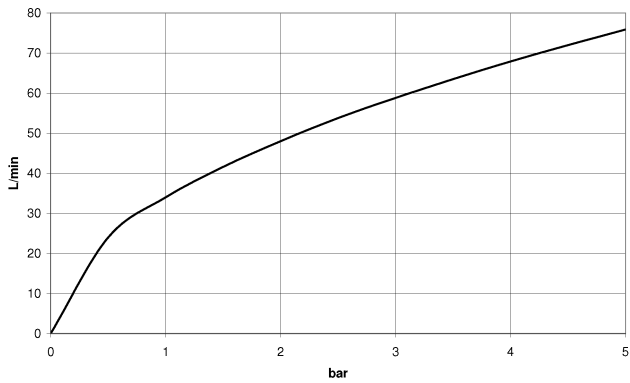

28 450 809

- 3/8" shower outlet
- rosette Ø 60 mm
- 1/2" connection

Intrinsic protection against back flow.

	Brushed Platinum	28 450 809-06
	Chrome	28 450 809-00
	Platinum	28 450 809-08
	Dark Chrome	28 450 809-19
	Brushed Durabronze (23kt Gold)	28 450 809-28
	Brushed Champagne (22kt Gold)	28 450 809-46
	Champagne (22kt Gold)	28 450 809-47
	Brushed Dark Platinum	28 450 809-99

Recommended miscellaneous

Concealed wall elbow -

- max. recess depth 163 mm
- min. recess depth 90 mm

35 085 970 90

28 450 809

mm [inches]

Flow rate chart

Certificates