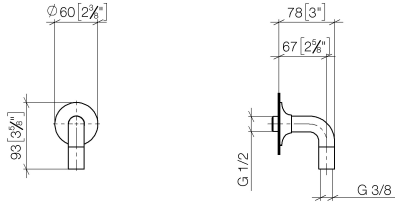

28 450 809

- 3/8" shower outlet
- rosette Ø 60 mm
- 1/2" connection

Intrinsic protection against back flow.

	Brushed Platinum	28 450 809-06
	Chrome	28 450 809-00
	Platinum	28 450 809-08
	Dark Chrome	28 450 809-19
	Brushed Durabronze (23kt Gold)	28 450 809-28
	Brushed Champagne (22kt Gold)	28 450 809-46
	Champagne (22kt Gold)	28 450 809-47
	Brushed Dark Platinum	28 450 809-99

Recommended miscellaneous

Concealed wall elbow -

- max. recess depth 163 mm
- min. recess depth 90 mm

35 085 970 90

28 450 809

mm [inches]

Flow rate chart

Certificates

WRAS_1810006. Belgaqua_22_280_2 IAPMO_4976 (4).
7_7.

28 450 809

Spare parts list

No.	Item Number	Name	Quantity used	Delivery time
1	90 27 80 021 00-06	rosette	1	10
2	09 16 01 014 90	ring	1	2
3	90 23 01 040 00 90	back-flow preventer	2	2
4	09 11 03 123-06	connection	1	10
5	90 21 02 069 00-06	cover	1	10