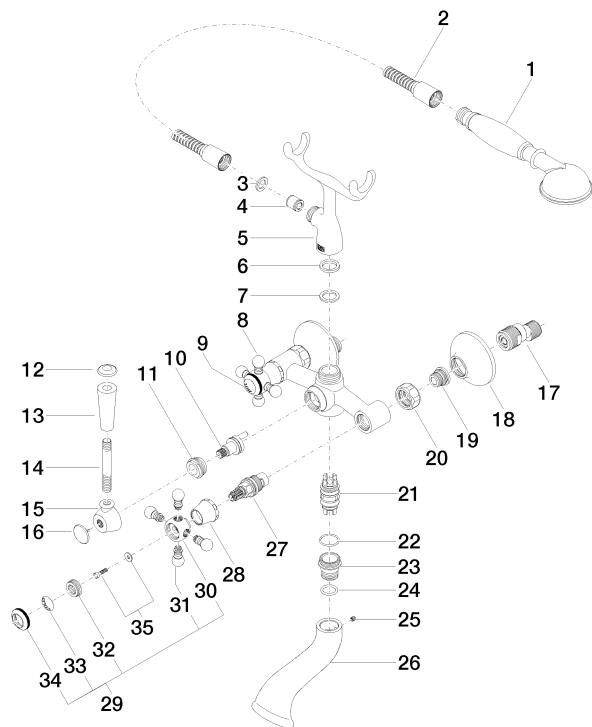

**MADISON Bath mixer for wall mounting with hand shower set - Brushed
Durabronz (23kt Gold)**

MADISON

25 023 360

Parts for other
finishes can be found
here: [Chrome](#)

MADISON Bath mixer for wall mounting with hand shower set - Brushed Durabron (23kt Gold)

MADISON

25 023 360

Spare parts list

No.	Item Number	Name	Quantity used	Delivery time
1	28 002 970-28 0050	MADISON Metal hand shower with porcelain insert (white) - Brushed Durabron (23kt Gold)	1	20
2	28 104 970-28	Metal shower hose 1/2" x 1/2" x 1250 mm - Brushed Durabron (23kt Gold)	1	10
3	90 14 20 002 00 90	seal	1	2
4	90 23 01 141 00 90	back-flow preventer	1	2
5	09 17 20 010-28	holder	1	20
6	09 14 05 008 90	seal	1	2
7	09 14 20 010 90	seal	1	2
8	04 20 36 002 07-28	handle (hot)	1	20
9	09 26 01 011 90	accessories	1	2
10	90 15 01 001 00 90	diverter	1	2
11	09 23 10 007 90	nut	1	2
12	09 30 30 062-28	screw	1	20
13	11 170 370-28	MADISON Lever insert - Brushed Durabron (23kt Gold)	1	20
14	09 28 22 013 90	pipe	1	2
15	09 18 20 011-28	base	1	20
16	09 30 30 064-28	screw	1	20
17	04 11 04 030 00 90	connection	2	2
18	09 27 39 010-28	rosette	2	20
19	04 29 05 014 00 90	nipple	2	2
20	09 23 30 010-28	nut	2	20
21	90 21 10 010 00 90	insert	1	2
22	90 14 10 056 00 90	seal	1	2
23	09 24 03 123 20 90	nipple	1	2
24	09 14 10 022 90	seal	1	2
25	90 31 11 030 00 90	pin	1	2
26	09 11 06 033 20-28	spout	1	20
27	90 90 03 131 00 90	top	2	2
28	09 21 02 055-28	cover	2	20
29	04 20 36 002 06-28	handle (cold)	1	20
30	09 20 36 002-28	handle	2	20
31	09 20 36 004-28	handle	8	20
32	09 20 83 006 90	handle	2	2
33	09 26 01 010 90	accessories	1	2
34	09 20 36 005-28	handle	2	20
35	04 30 30 029 00 90	fixing set	2	2