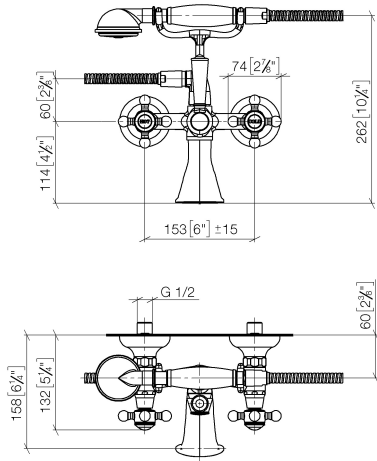

MADISON Bath mixer for wall mounting with hand shower set - Brushed Durabronz (23kt Gold)

MADISON

25 023 360

- 160mm projection
- Hand shower: COMPACT RAIN, max. flow rate 6.8 l/min (at 3 bar)
- spout: rectangular normal flow
- wall bracket
- rotary diverter for bath/shower
- rosette Ø 70 mm
- 1/2" connection
- gauge 153 mm
- metal shower hose 1250mm with integrated anti-twist protection
- max. spout flow rate 26 l/min

MADISON Bath mixer for wall mounting with hand shower set - Brushed
Durabronz (23kt Gold)

MADISON

25 023 360
mm [inches]

**MADISON Bath mixer for wall mounting with hand shower set - Brushed
Durabronz (23kt Gold)**