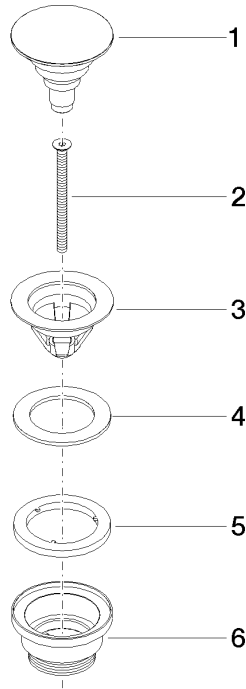

Basin Waste with push fastening 1 1/4" - Brushed Durabron (23kt Gold)

IMO

10 125 970

Fits: IMO, LULU, MADISON, MEM, TARA,
CL.1, LISSÉ, VAIA, META, CYO

	Brushed Durabron (23kt Gold)	10 125 970-28
	Chrome	10 125 970-00
	Brushed Platinum	10 125 970-06
	Platinum	10 125 970-08
	Durabron (23kt Gold)	10 125 970-09
	Dark Chrome	10 125 970-19
	Matte Black	10 125 970-33
	Platinum / Brushed Platinum	10 125 970-36
	Durabron / Brushed Durabron (23kt Gold)	10 125 970-38
	Brushed Champagne (22kt Gold)	10 125 970-46
	Champagne (22kt Gold)	10 125 970-47
	Brushed Chrome	10 125 970-93
	Brushed Dark Platinum	10 125 970-99

Basin Waste with push fastening 1 1/4" - Brushed Durabrass (23kt Gold)

IMO

10 125 970

Only suitable for basins with an overflow.

10 125 970

mm [inches]

10 125 970

Parts for other finishes can be found here: [Chrome](#)

Spare parts list

No.	Item Number	Name	Quantity used	Delivery time
1	04 31 20 096 00-28	plug	1	20
2	09 30 30 179 90	screw	1	2
3	09 11 01 038-28	cup	1	20
4	09 14 05 061 90	seal	1	2
5	09 14 03 153 90	seal	1	2
6	09 11 10 156-28	connection	1	20