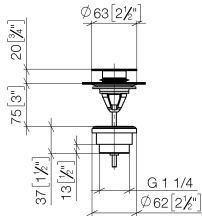

Basin Waste with push fastening 1 1/4" - Brushed Durabron (23kt Gold)

IMO

10 125 970

Fits: IMO, LULU, MADISON, MEM, TARA,
CL.1, LISSÉ, VAIA, META, CYO

	Brushed Durabron (23kt Gold)	10 125 970-28
	Chrome	10 125 970-00
	Brushed Platinum	10 125 970-06
	Platinum	10 125 970-08
	Durabron (23kt Gold)	10 125 970-09
	Dark Chrome	10 125 970-19
	Matte Black	10 125 970-33
	Platinum / Brushed Platinum	10 125 970-36
	Durabron / Brushed Durabron (23kt Gold)	10 125 970-38
	Brushed Champagne (22kt Gold)	10 125 970-46
	Champagne (22kt Gold)	10 125 970-47
	Brushed Chrome	10 125 970-93
	Brushed Dark Platinum	10 125 970-99

Basin Waste with push fastening 1 1/4" - Brushed Durabrass (23kt Gold)

IMO

10 125 970

Only suitable for basins with an overflow.

10 125 970

mm [inches]

10 125 970

Parts for other finishes can be found here: [Chrome](#)

Spare parts list

No.	Item Number	Name	Quantity used	Delivery time
1	04 31 20 096 00-28	plug	1	20
2	09 30 30 179 90	screw	1	2
3	09 11 01 038-28	cup	1	20
4	09 14 05 061 90	seal	1	2
5	09 14 03 153 90	seal	1	2
6	09 11 10 156-28	connection	1	20