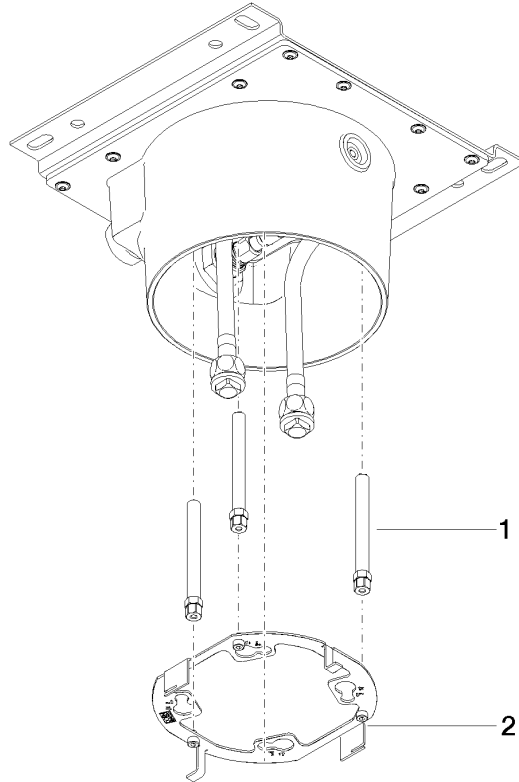

Concealed ceiling installation box with ceiling fixing -

35 041 970 90

- concealed rough parts
- 2x female thread 1/2" connections
- For simultaneous control of the jet types, we recommend the xTool thermostat module

Recommended miscellaneous

Leak protection 1/2" -

12 010 970 90

- This article is needed 2x.

Concealed ceiling installation box with ceiling fixing -

35 041 970 90

Spare parts list

No.	Item Number	Name	Quantity used	Delivery time
1	90 30 30 208 00 90	screw	1	2
2	90 17 20 239 00 90	flange	1	2