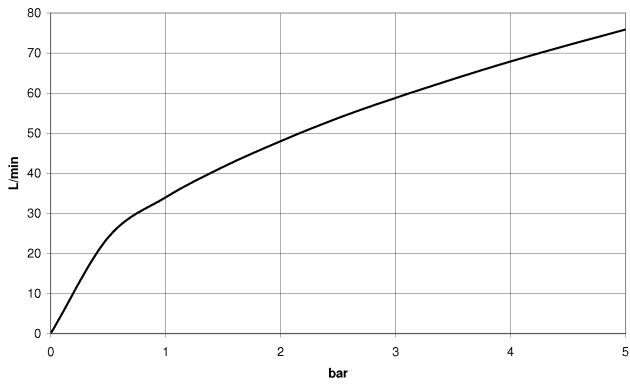

28 450 809

- 3/8" shower outlet
- rosette Ø 60 mm
- 1/2" connection

Intrinsic protection against back flow.

	Brushed Dark Platinum	28 450 809-99
	Chrome	28 450 809-00
	Brushed Platinum	28 450 809-06
	Platinum	28 450 809-08
	Dark Chrome	28 450 809-19
	Brushed Durabronze (23kt Gold)	28 450 809-28
	Brushed Champagne (22kt Gold)	28 450 809-46
	Champagne (22kt Gold)	28 450 809-47

Recommended miscellaneous

- Concealed wall elbow -** 35 085 970 90
- max. recess depth 163 mm
 - min. recess depth 90 mm

28 450 809

mm [inches]

Flow rate chart

Certificates

WRAS_1810006. Belgaqua_22_280_2 IAPMO_4976 (4).
7_7.