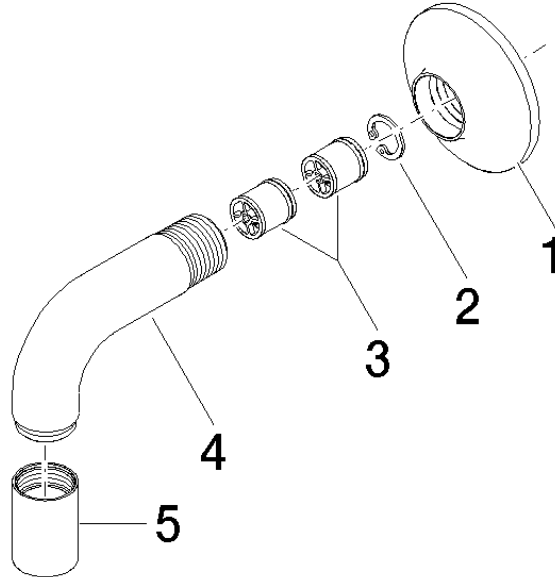

28 450 809

- 3/8" shower outlet
- rosette Ø 60 mm
- 1/2" connection

Intrinsic protection against back flow.

	Brushed Dark Platinum	28 450 809-99
	Chrome	28 450 809-00
	Brushed Platinum	28 450 809-06
	Platinum	28 450 809-08
	Dark Chrome	28 450 809-19
	Brushed Durabronze (23kt Gold)	28 450 809-28
	Brushed Champagne (22kt Gold)	28 450 809-46
	Champagne (22kt Gold)	28 450 809-47

Recommended miscellaneous

- Concealed wall elbow -** 35 085 970 90
- max. recess depth 163 mm
 - min. recess depth 90 mm

28 450 809

mm [inches]

Flow rate chart

Certificates

WRAS_1810006. Belgaqua_22_280_2 IAPMO_4976 (4).
7_7.

28 450 809

Spare parts list

No.	Item Number	Name	Quantity used	Delivery time
1	90 27 80 021 00-99	rosette	1	45
2	09 16 01 014 90	ring	1	2
3	90 23 01 040 00 90	back-flow preventer	2	2
4	09 11 03 123-99	connection	1	45
5	90 21 02 069 00-99	cover	1	-