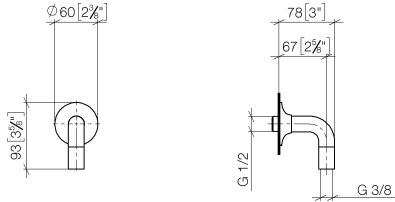

28 450 809

- 3/8" shower outlet
- rosette Ø 60 mm
- 1/2" connection

Intrinsic protection against back flow.

	Brushed Dark Platinum	28 450 809-99
	Chrome	28 450 809-00
	Brushed Platinum	28 450 809-06
	Platinum	28 450 809-08
	Dark Chrome	28 450 809-19
	Brushed Durabronze (23kt Gold)	28 450 809-28
	Brushed Champagne (22kt Gold)	28 450 809-46
	Champagne (22kt Gold)	28 450 809-47

Recommended miscellaneous

- Concealed wall elbow -** 35 085 970 90
- max. recess depth 163 mm
 - min. recess depth 90 mm

28 450 809

mm [inches]

Flow rate chart

Certificates

WRAS_1810006. Belgaqua_22_280_2 IAPMO_4976 (4).
7_7.

28 450 809

Spare parts list

No.	Item Number	Name	Quantity used	Delivery time
1	90 27 80 021 00-99	rosette	1	45
2	09 16 01 014 90	ring	1	2
3	90 23 01 040 00 90	back-flow preventer	2	2
4	09 11 03 123-99	connection	1	45
5	90 21 02 069 00-99	cover	1	-