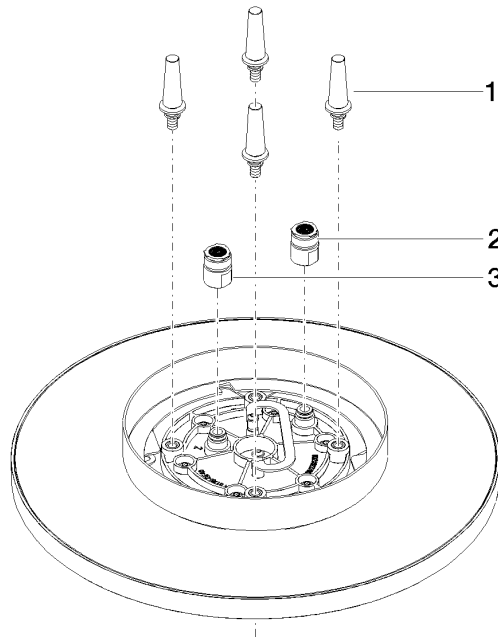

Rain shower for surface-mounted ceiling installation 300 mm - Brushed Dark Platinum

TARA

28 031 970

Fits: TARA, LISSÉ, VAIA, META

- rain shower Ø 300 mm
- PURE RAIN, max. flow rate 12 l/min (at 3 bar)
- PURIFY RAIN, max. flow rate 6 l/min (at 3 bar)
- Distance to ceiling from bottom edge of shower 40 mm
- with anti-scale system
- For simultaneous control of the jet types, we recommend the xTool thermostat module

Required miscellaneous

-  **Concealed ceiling installation box with ceiling fixing -** 35 041 970 90
  - min. recess depth 90 mm
  - max. recess depth 115 mm
  - 2x female thread 1/2" outlet
  - concealed rough parts

28 031 970  
mm [inches]

Flow rate chart

Certificates

LGA\_38400.

28 031 970

### Spare parts list

No.	Item Number	Name	Quantity used	Delivery time
1	90 17 20 263 00 90	fixing set	1	2
2	90 24 03 309 01 90	connection	1	2
3	90 24 03 309 00 90	connection	1	2