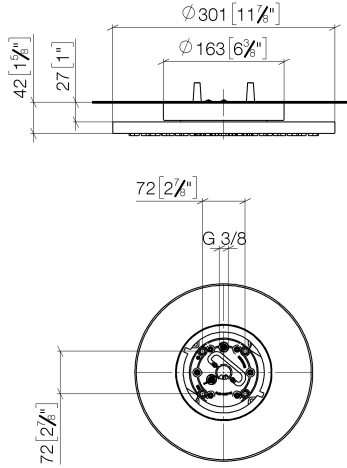

Rain shower for surface-mounted ceiling installation 300 mm - Brushed Dark Platinum

TARA

28 031 970

Fits: TARA, LISSÉ, VAIA, META

- rain shower Ø 300 mm
- PURE RAIN, max. flow rate 12 l/min (at 3 bar)
- PURIFY RAIN, max. flow rate 6 l/min (at 3 bar)
- Distance to ceiling from bottom edge of shower 40 mm
- with anti-scale system
- For simultaneous control of the jet types, we recommend the xTool thermostat module

Required miscellaneous

-  **Concealed ceiling installation box with ceiling fixing -** 35 041 970 90
  - min. recess depth 90 mm
  - max. recess depth 115 mm
  - 2x female thread 1/2" outlet
  - concealed rough parts

28 031 970  
mm [inches]

Flow rate chart

Certificates

LGA\_38400.

28 031 970

### Spare parts list

No.	Item Number	Name	Quantity used	Delivery time
1	90 17 20 263 00 90	fixing set	1	2
2	90 24 03 309 01 90	connection	1	2
3	90 24 03 309 00 90	connection	1	2