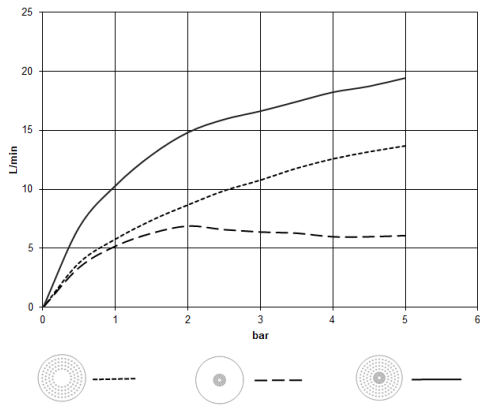

Flow rate chart

Certificates

LGA_38400.