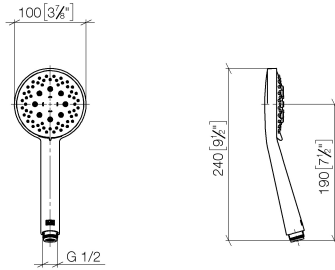

Hand shower FlowReduce - Brushed Dark Platinum

IMO

28 018 979

- Three or five settings: COMPACT RAIN, COMPACT SOFT FLOW, COMPACT AQUAPRESSURE FLOW, max. flow rate 6.8 l/min (at 3 bar)
- with anti-scale system
- spray head Ø 100mm
- 1/2" connection
- Function from: 6 l/min
- This product can help a building to meet requirements of Green Building Rating Systems, e.g. LEED®, BREEAM®, DGNB

Intrinsic protection against back flow.

Fits: IMO, LULU, MADISON, MEM, TARA, CL.1, LISSÉ, VAIA, META, CYO

	Brushed Dark Platinum	28 018 979-99 0010
	Chrome	28 018 979-00
	Chrome	28 018 979-00 0010
	Brushed Platinum	28 018 979-06
	Brushed Platinum	28 018 979-06 0010
	Platinum	28 018 979-08
	Platinum	28 018 979-08 0010
	Dark Brass matt	28 018 979-16 0010
	Dark Bronze matt	28 018 979-17 0010
	Dark Chrome	28 018 979-19
	Dark Chrome	28 018 979-19 0010
	Brushed Durabrass (23kt Gold)	28 018 979-28
	Brushed Durabrass (23kt Gold)	28 018 979-28 0010
	Matte Black	28 018 979-33
	Matte Black	28 018 979-33 0010
	Brushed Champagne (22kt Gold)	28 018 979-46
	Brushed Champagne (22kt Gold)	28 018 979-46 0010
	Champagne (22kt Gold)	28 018 979-47
	Champagne (22kt Gold)	28 018 979-47 0010
	Brushed Chrome	28 018 979-93
	Brushed Chrome	28 018 979-93 0010
	Brushed Dark Platinum	28 018 979-99

28 018 979

mm [inches]

Spare parts list

No.	Item Number	Name	Quantity used	Delivery time
1	09 23 01 039 90	sieve	1	2