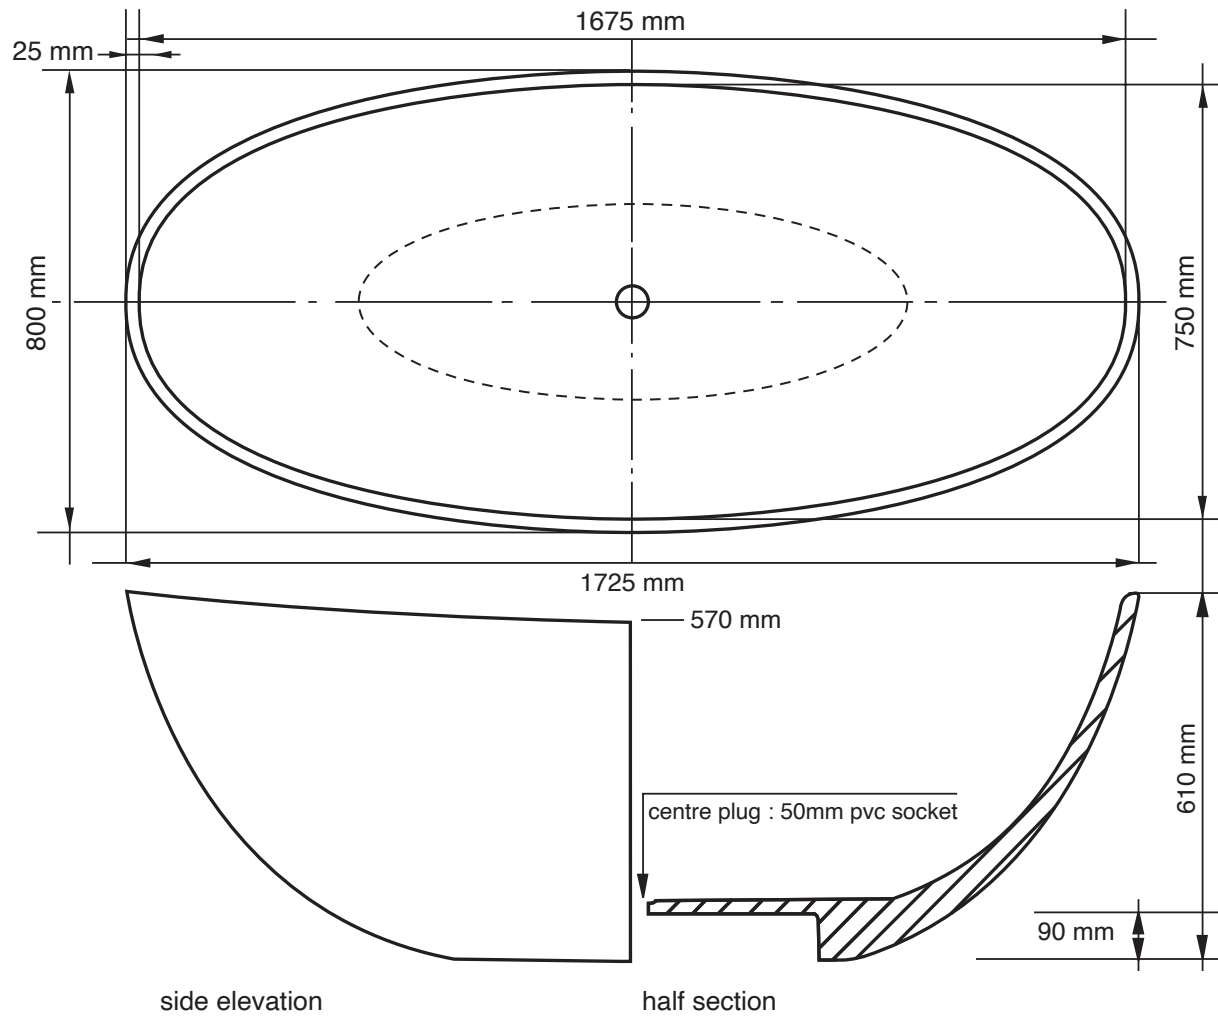

L 1725mm x W 800mm x H 610mm

Base Dimensions 855 mm x 350 mm