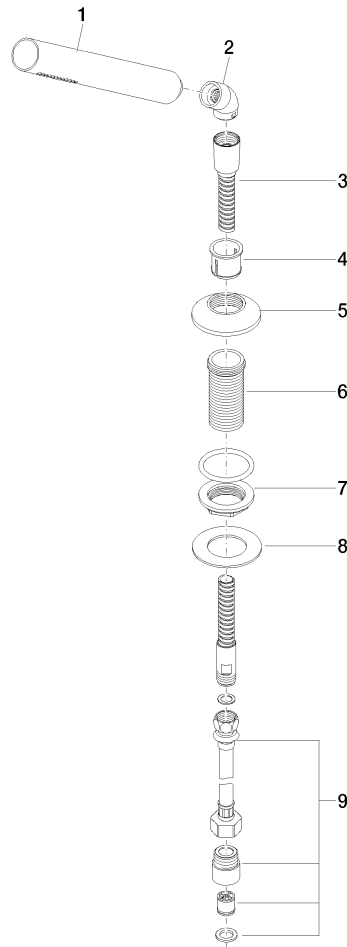

VAIA Hand shower set for bath rim or tile edge installation - Brushed Dark Platinum

VAIA

27 702 809

- COMPACT RAIN, max. flow rate 6.8 l/min (at 3 bar)
- with anti-scale system
- rosette Ø 60 mm
- hole diameter 32 mm
- metal shower hose 1750mm with integrated anti-twist protection

Intrinsic protection against back flow.

	Brushed Dark Platinum	27 702 809-99
	Chrome	27 702 809-00
	Brushed Platinum	27 702 809-06
	Platinum	27 702 809-08
	Dark Chrome	27 702 809-19
	Brushed Durabronze (23kt Gold)	27 702 809-28
	Brushed Champagne (22kt Gold)	27 702 809-46
	Champagne (22kt Gold)	27 702 809-47

27 702 809
mm [inches]

Flow rate chart

Certificates

LGA_28437. Belgaqua_22_282_2 WRAS_2209005.
7_8.

27 702 809

Parts for other finishes can be found here: [Chrome](#)

Spare parts list

No.	Item Number	Name	Quantity used	Delivery time
1	90 12 11 140 30-99	shower	1	45
2	28 411 970-99	angle	1	45
3	28 322 970-99	Metal shower hose 1/2" x 3/8" x 1750 mm - Brushed Dark Platinum	1	45
4	90 18 40 085 00 90	sleeve	1	2
5	09 27 80 016-99	rosette	1	45
6	09 30 01 090-07	sleeve	1	30
7	04 23 10 032 46 90	fixing set	1	2
8	09 30 11 060 90	disc	1	2
9	12 505 970 90	High pressure hose 1/2" x 3/8" x 500 mm -	1	2