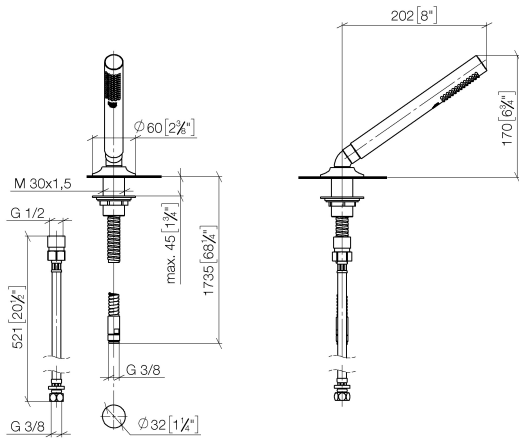

VAIA Hand shower set for bath rim or tile edge installation - Brushed Dark Platinum

VAIA

27 702 809

- COMPACT RAIN, max. flow rate 6.8 l/min (at 3 bar)
- with anti-scale system
- rosette Ø 60 mm
- hole diameter 32 mm
- metal shower hose 1750mm with integrated anti-twist protection

Intrinsic protection against back flow.

	Brushed Dark Platinum	27 702 809-99
	Chrome	27 702 809-00
	Brushed Platinum	27 702 809-06
	Platinum	27 702 809-08
	Dark Chrome	27 702 809-19
	Brushed Durabronze (23kt Gold)	27 702 809-28
	Brushed Champagne (22kt Gold)	27 702 809-46
	Champagne (22kt Gold)	27 702 809-47

27 702 809
mm [inches]

Flow rate chart

Certificates

LGA_28437. Belgaqua_22_282_2 WRAS_2209005.
7_8.

27 702 809

Parts for other finishes can be found here: [Chrome](#)

Spare parts list

No.	Item Number	Name	Quantity used	Delivery time
1	90 12 11 140 30-99	shower	1	45
2	28 411 970-99	angle	1	45
3	28 322 970-99	Metal shower hose 1/2" x 3/8" x 1750 mm - Brushed Dark Platinum	1	45
4	90 18 40 085 00 90	sleeve	1	2
5	09 27 80 016-99	rosette	1	45
6	09 30 01 090-07	sleeve	1	30
7	04 23 10 032 46 90	fixing set	1	2
8	09 30 11 060 90	disc	1	2
9	12 505 970 90	High pressure hose 1/2" x 3/8" x 500 mm -	1	2