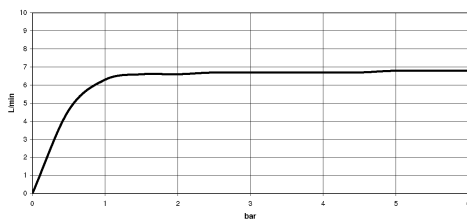

VAIA Hand shower set for bath rim or tile edge installation - Brushed Dark Platinum

VAIA

27 702 809

- COMPACT RAIN, max. flow rate 6.8 l/min (at 3 bar)
- with anti-scale system
- rosette Ø 60 mm
- hole diameter 32 mm
- metal shower hose 1750mm with integrated anti-twist protection

Intrinsic protection against back flow.

	Brushed Dark Platinum	27 702 809-99
	Chrome	27 702 809-00
	Brushed Platinum	27 702 809-06
	Platinum	27 702 809-08
	Dark Chrome	27 702 809-19
	Brushed Durabronze (23kt Gold)	27 702 809-28
	Brushed Champagne (22kt Gold)	27 702 809-46
	Champagne (22kt Gold)	27 702 809-47

27 702 809
mm [inches]

Flow rate chart

Certificates

LGA_28437. Belgaqua_22_282_2 WRAS_2209005.
7_8.

27 702 809

Parts for other finishes can be found here: [Chrome](#)

Spare parts list

No.	Item Number	Name	Quantity used	Delivery time
1	90 12 11 140 30-99	shower	1	45
2	28 411 970-99	angle	1	45
3	28 322 970-99	Metal shower hose 1/2" x 3/8" x 1750 mm - Brushed Dark Platinum	1	45
4	90 18 40 085 00 90	sleeve	1	2
5	09 27 80 016-99	rosette	1	45
6	09 30 01 090-07	sleeve	1	30
7	04 23 10 032 46 90	fixing set	1	2
8	09 30 11 060 90	disc	1	2
9	12 505 970 90	High pressure hose 1/2" x 3/8" x 500 mm -	1	2