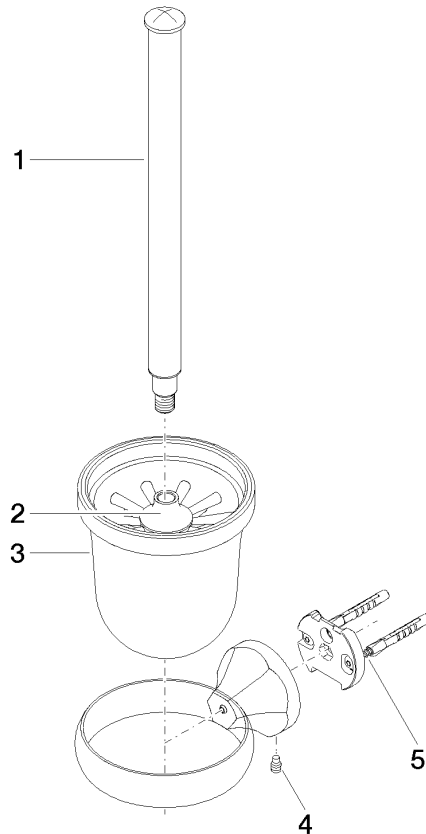

83 900 361

- crystal glass brush holder, matte
- brush head, white
- width 110mm
- height 400 mm
- 147mm projection

	Brushed Durabross (23kt Gold)	83 900 361-28
	Chrome	83 900 361-00
	Brushed Platinum	83 900 361-06
	Platinum	83 900 361-08
	Durabross (23kt Gold)	83 900 361-09
	Brushed Dark Platinum	83 900 361-99

83 900 361

mm [inches]

83 900 361

Parts for other finishes can be found here: [Chrome](#)

Spare parts list

No.	Item Number	Name	Quantity used	Delivery time
1	90 28 22 538 03-28	handle	1	20
2	08 18 50 600 90	brush	1	60
3	90 90 04 000 00 82	glass	1	2
4	04 31 11 140 00 90	pin	1	2
5	05 17 97 507 00 90	fixing set	1	2