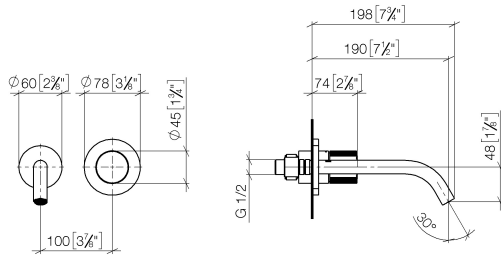

**META META PURE Wall-mounted single-lever basin mixer without pop-up waste - Matte Black**

META

36 860 664

- 190mm projection
- fixed spout
- circular, air-enriched flow
- hole diameter spout 37 mm
- hole diameter single-lever mixer 57 mm
- rosette for spout Ø 55mm
- rosette for mixer Ø 78mm
- max. flow 5.7 l/min
- lead-free
- This product can help a building to meet requirements of Green Building Rating Systems, e.g. LEED®, BREEAM®, DGNB

**Required miscellaneous**

- Concealed wall-mounted single-lever mixer -** 35 860 970 90
- max. recess depth 95 mm
  - min. recess depth 80 mm

36 860 664  
mm [inches]

Flow rate chart

Trajectory diagram

Certificates

### Spare parts list

No.	Item Number	Name	Quantity used	Delivery time
1	09 24 03 072 10 90	nipple	1	2
2	90 24 03 280 00 90	nipple	1	2
3	09 31 11 112 90	pin	1	60
4	90 28 22 323 00-33	spout	1	30
5	09 20 66 010-33	handle	1	30
6	09 11 02 389-33	cover	1	30
7	90 27 62 011 00-33	rosette	1	30
8	90 90 03 169 02 90	top	1	2
9	90 30 09 064 00 90	key	1	2