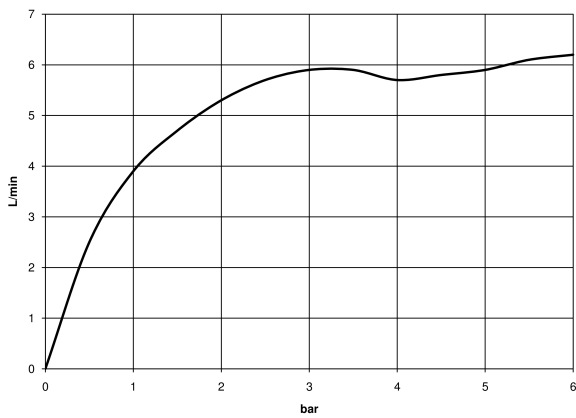

**META META PURE Wall-mounted single-lever basin mixer without pop-up waste - Matte Black**

META

36 860 664

- 190mm projection
- fixed spout
- circular, air-enriched flow
- hole diameter spout 37 mm
- hole diameter single-lever mixer 57 mm
- rosette for spout Ø 55mm
- rosette for mixer Ø 78mm
- max. flow 5.7 l/min
- lead-free
- This product can help a building to meet requirements of Green Building Rating Systems, e.g. LEED®, BREEAM®, DGNB

**Required miscellaneous**

- Concealed wall-mounted single-lever mixer -** 35 860 970 90
- max. recess depth 95 mm
  - min. recess depth 80 mm

36 860 664  
mm [inches]

Flow rate chart

Trajectory diagram

Certificates