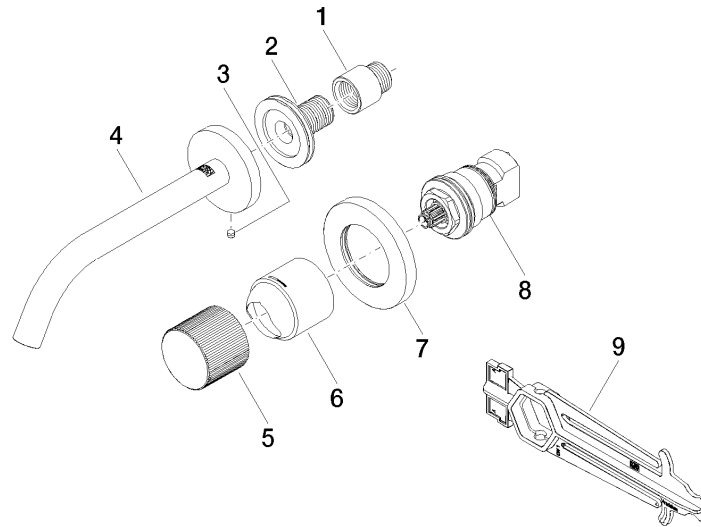

**META META PURE Wall-mounted single-lever basin mixer without pop-up waste - Matte Black**

META

36 860 664

- 190mm projection
- fixed spout
- circular, air-enriched flow
- hole diameter spout 37 mm
- hole diameter single-lever mixer 57 mm
- rosette for spout Ø 55mm
- rosette for mixer Ø 78mm
- max. flow 5.7 l/min
- lead-free
- This product can help a building to meet requirements of Green Building Rating Systems, e.g. LEED®, BREEAM®, DGNB

**Required miscellaneous**

- Concealed wall-mounted single-lever mixer -** 35 860 970 90
- max. recess depth 95 mm
  - min. recess depth 80 mm

36 860 664  
mm [inches]

Flow rate chart

Trajectory diagram

Certificates

### Spare parts list

No.	Item Number	Name	Quantity used	Delivery time
1	09 24 03 072 10 90	nipple	1	2
2	90 24 03 280 00 90	nipple	1	2
3	09 31 11 112 90	pin	1	60
4	90 28 22 323 00-33	spout	1	30
5	09 20 66 010-33	handle	1	30
6	09 11 02 389-33	cover	1	30
7	90 27 62 011 00-33	rosette	1	30
8	90 90 03 169 02 90	top	1	2
9	90 30 09 064 00 90	key	1	2