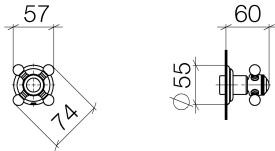

36 607 361

- rosette Ø 55 mm
- head part with cut-to-length spindle and sleeve
- 3x porcelain insert: HOT, COLD and NEUTRAL

	Brushed Durabronss (23kt Gold)	36 607 361-28
	Chrome	36 607 361-00
	Brushed Platinum	36 607 361-06
	Platinum	36 607 361-08
	Durabronss (23kt Gold)	36 607 361-09
	Brushed Dark Platinum	36 607 361-99

Required miscellaneous

- Wall valve 1/2" -** 35 607 970 90
- max. recess depth 145 mm
 - min. recess depth 75 mm

36 607 361

Certificates

DVGW_DW-
6501DN0116.
LGA_29932.

WRAS_2011026.

LGA_29931.

WRAS_2010066.

DVGW_DW-
6512DN0706.

36 607 361

MADISON Wall valve clockwise closing 1/2" - Brushed Durabron (23kt Gold)

MADISON

36 607 361

Spare parts list

No.	Item Number	Name	Quantity used	Delivery time
1	90 90 03 143 00 90	top	1	2
2	09 23 10 125-00	nut	1	10
3	90 14 10 063 00 90	seal	1	2
4	09 27 36 102-28	rosette	1	20
5	90 30 30 075 00 90	screw	1	2
6	09 30 11 194 90	disc	1	2
7	09 18 30 007-28	sleeve	1	-
Spare part can no longer be ordered, please order the replacement item				
8	90 28 10 030 00 90	ring	1	2
9	09 12 12 064-28	base	1	-
Spare part can no longer be ordered, please order the replacement item				
10	90 14 15 021 00 90	ring	1	2
11	09 21 02 161-28	cover	1	20
12	04 20 36 100 02-28	handle	1	20
13	04 20 36 100 00-28	handle (cold)	1	20
14	04 20 36 100 01-28	handle (hot)	1	20
15	09 20 36 005-28	handle	1	20
16	09 26 01 016 90	accessories	1	2
17	09 26 01 010 90	accessories	1	2
18	09 26 01 011 90	accessories	1	2