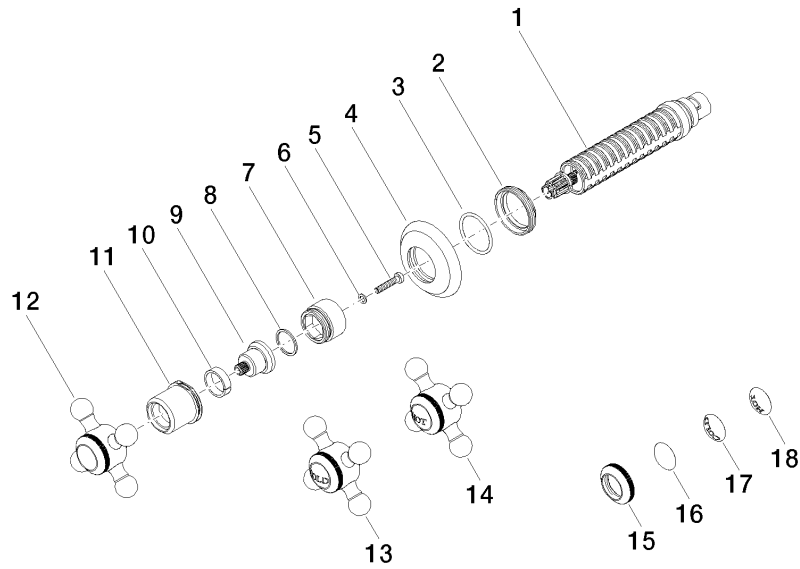

36 607 361

- rosette Ø 55 mm
- head part with cut-to-length spindle and sleeve
- 3x porcelain insert: HOT, COLD and NEUTRAL

	Brushed Durabronss (23kt Gold)	36 607 361-28
	Chrome	36 607 361-00
	Brushed Platinum	36 607 361-06
	Platinum	36 607 361-08
	Durabronss (23kt Gold)	36 607 361-09
	Brushed Dark Platinum	36 607 361-99

Required miscellaneous

- Wall valve 1/2" -** 35 607 970 90
- max. recess depth 145 mm
 - min. recess depth 75 mm

36 607 361

Certificates

DVGW_DW-
6501DN0116.
LGA_29932.

WRAS_2011026.

LGA_29931.

WRAS_2010066.

DVGW_DW-
6512DN0706.

36 607 361

MADISON Wall valve clockwise closing 1/2" - Brushed Durabron (23kt Gold)

MADISON

36 607 361

Spare parts list

No.	Item Number	Name	Quantity used	Delivery time
1	90 90 03 143 00 90	top	1	2
2	09 23 10 125-00	nut	1	10
3	90 14 10 063 00 90	seal	1	2
4	09 27 36 102-28	rosette	1	20
5	90 30 30 075 00 90	screw	1	2
6	09 30 11 194 90	disc	1	2
7	09 18 30 007-28	sleeve	1	-
Spare part can no longer be ordered, please order the replacement item				
8	90 28 10 030 00 90	ring	1	2
9	09 12 12 064-28	base	1	-
Spare part can no longer be ordered, please order the replacement item				
10	90 14 15 021 00 90	ring	1	2
11	09 21 02 161-28	cover	1	20
12	04 20 36 100 02-28	handle	1	20
13	04 20 36 100 00-28	handle (cold)	1	20
14	04 20 36 100 01-28	handle (hot)	1	20
15	09 20 36 005-28	handle	1	20
16	09 26 01 016 90	accessories	1	2
17	09 26 01 010 90	accessories	1	2
18	09 26 01 011 90	accessories	1	2