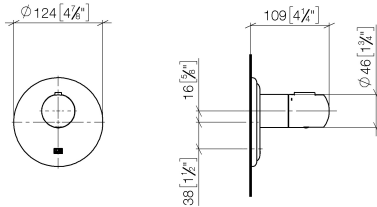

Required miscellaneous

| | | |
|---|--|---------------|
|  | xTOOL Concealed thermostat module without volume control - • max. recess depth 110 mm • min. recess depth 85 mm | 35 503 970 90 |
|---|--|---------------|

Required miscellaneous

| | | |
|---|--|---------------|
|  | xGRID Installation track 555 mm - | 12 360 970 90 |
|---|--|---------------|

Recommended miscellaneous

| | | |
|---|--|---------------|
|  | xGRID Attachment set for integrating in the dry wall construction - | 12 340 970 90 |
|---|--|---------------|

36 503 977
mm [inches]

Flow rate chart

Certificates

WRAS_2011026.

DVGW_DW-
6512DN0706.

LGA_29930.

LGA_29932.

36 503 977