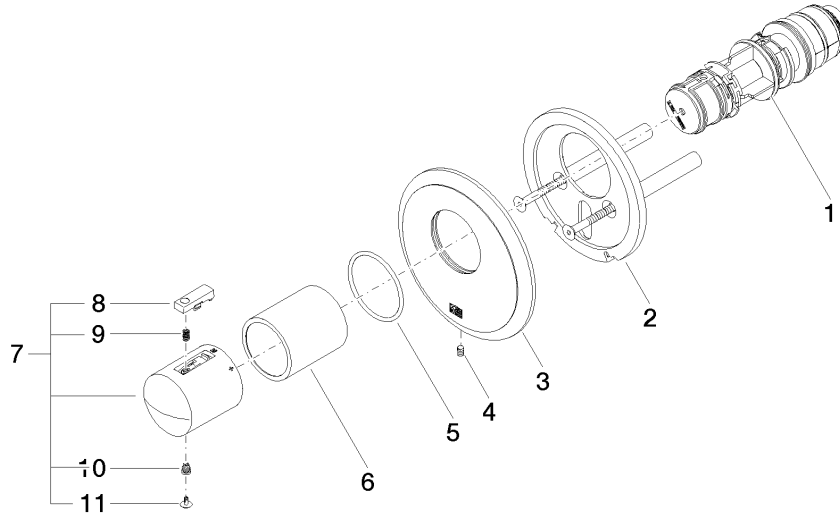

Required miscellaneous

| | | |
|---|--|---------------|
|  | xGRID Installation track 555 mm - | 12 360 970 90 |
|---|--|---------------|

Recommended miscellaneous

| | | |
|---|--|---------------|
|  | xGRID Attachment set for integrating in the dry wall construction - | 12 340 970 90 |
|---|--|---------------|

36 503 977
mm [inches]

Flow rate chart

Certificates

WRAS_2011026.

DVGW_DW-
6512DN0706.

LGA_29930.

LGA_29932.

36 503 977

Spare parts list

| No. | Item Number | Name | Quantity used | Delivery time |
|--|--------------------|-----------|---------------|---------------|
| 1 | 90 15 02 065 00 90 | cartridge | 1 | 2 |
| 2 | 90 11 01 196 00 90 | base | 1 | 2 |
| 3 | 09 11 02 543-28 | cover | 1 | 20 |
| 4 | 09 31 11 048 90 | pin | 1 | 2 |
| 5 | 90 14 10 049 00 90 | seal | 1 | 2 |
| 6 | 90 21 02 112 00-28 | sleeve | 1 | 20 |
| 7 | 90 17 33 005 01-28 | handle | 1 | 20 |
| 8 | 90 21 33 011 00-13 | handle | 1 | - |
| Spare part can no longer be ordered, please order the replacement item | | | | |
| 9 | 90 16 02 027 00 90 | spring | 1 | 2 |
| 10 | 90 30 30 136 00 90 | screw | 1 | 2 |
| 11 | 90 31 20 049 00-13 | plug | 1 | 30 |