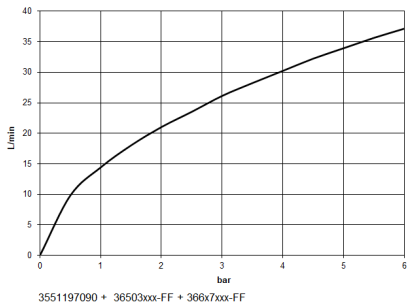

Required miscellaneous

| | | |
|---|--|---------------|
|  | xGRID Installation track 555 mm - | 12 360 970 90 |
|---|--|---------------|

Recommended miscellaneous

| | | |
|---|--|---------------|
|  | xGRID Attachment set for integrating in the dry wall construction - | 12 340 970 90 |
|---|--|---------------|

36 503 977
mm [inches]

Flow rate chart

Certificates

WRAS_2011026.

DVGW_DW-
6512DN0706.

LGA_29930.

LGA_29932.

36 503 977