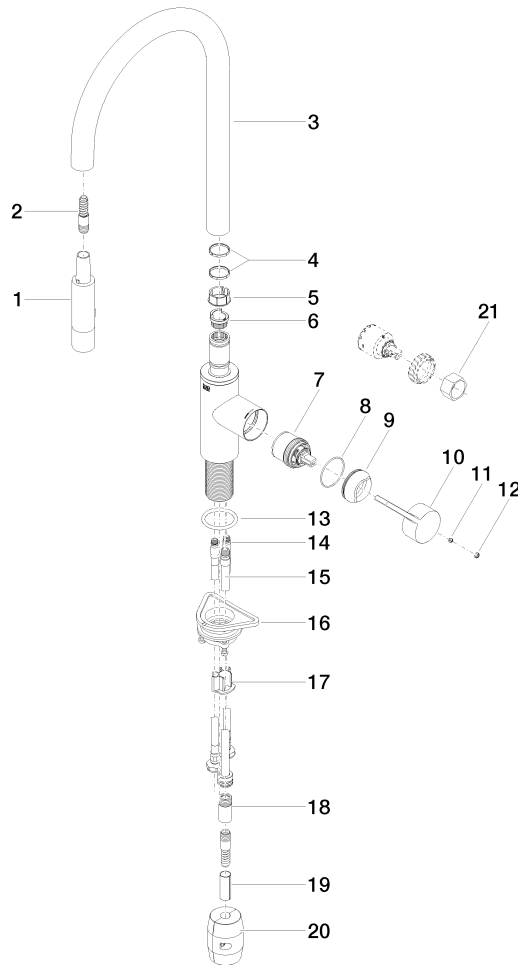

TARA ULTRA Single-lever mixer Pull-down with spray function - Brushed Durabron (23kt Gold)

TARA ULTRA

33 870 875

- 240mm projection
- pivotable spout 360°
- Swivel option available with swivel limit set 12 823 970
- laminar and spray flow
- height of mixer 500 mm
- height up to laminar flow regulator 240 mm
- hole diameter 35 mm
- 1800 mm metal shower hose
- sprayface with anti-scaling system
- max. flow 10.4 l/min at 3 bar flow pressure
- lead-free
- This product can help a building to meet requirements of Green Building Rating Systems, e.g. LEED®, BREEAM®, DGNB

Recommended miscellaneous

Swivel limitation set - 12 823 970 90

Recommended miscellaneous

Strainer waste with control handle - Brushed Durabron (23kt Gold) 10 712 970-28

Recommended miscellaneous

Dispenser without rosette - Brushed Durabron (23kt Gold) 82 424 970-28

33 870 875
mm [inches]

Flow rate chart

Certificates

Belgaqua_21-027- 27_3. LGA_28657. GDV_0400314.

33 870 875

Spare parts list

No.	Item Number	Name	Quantity used	Delivery time
1	90 12 11 148 00-28	shower	1	20
2	04 30 02 120 00-85	hose	1	30
3	90 28 22 304 00-28	spout	1	20
4	09 28 10 160 90	ring	2	2
5	09 18 40 186 90	sleeve	1	2
6	09 30 11 203 90	ring	1	2
7	90 15 05 064 05 90	cartridge	1	2
8	09 14 10 190 90	seal	1	2
9	09 28 30 030-28	cover	1	20
10	09 20 87 020-28	handle	1	20
11	90 31 11 063 00 90	pin	1	2
12	90 31 20 087 00-28	plug	1	20
13	09 14 10 036 90	seal	1	2
14	04 30 04 101 00 90	hose	2	2
15	04 28 20 067 00 90	pipe	1	2
16	04 30 11 040 00 90	fixing set	1	2
17	09 20 93 056 90	insert	1	2
18	90 24 03 253 00 90	adaptor	1	2
19	09 30 03 038 90	hose	1	2
20	04 21 50 010 00 90	accessories	1	2
21	90 30 09 031 00 90	key	1	2