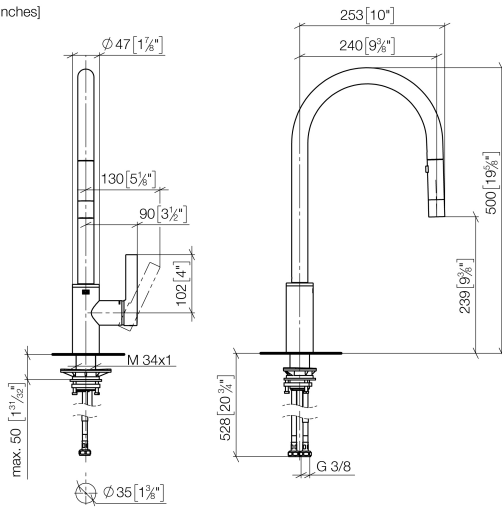

TARA ULTRA Single-lever mixer Pull-down with spray function - Brushed Durabron (23kt Gold)

TARA ULTRA

33 870 875

- 240mm projection
- pivotable spout 360°
- Swivel option available with swivel limit set 12 823 970
- laminar and spray flow
- height of mixer 500 mm
- height up to laminar flow regulator 240 mm
- hole diameter 35 mm
- 1800 mm metal shower hose
- sprayface with anti-scaling system
- max. flow 10.4 l/min at 3 bar flow pressure
- lead-free
- This product can help a building to meet requirements of Green Building Rating Systems, e.g. LEED®, BREEAM®, DGNB

33 870 875
mm [inches]

Flow rate chart

Certificates

Belgaqua_21-027- 27_3. LGA_28657. GDV_0400314.

33 870 875

Spare parts list

No.	Item Number	Name	Quantity used	Delivery time
1	90 12 11 148 00-28	shower	1	20
2	04 30 02 120 00-85	hose	1	30
3	90 28 22 304 00-28	spout	1	20
4	09 28 10 160 90	ring	2	2
5	09 18 40 186 90	sleeve	1	2
6	09 30 11 203 90	ring	1	2
7	90 15 05 064 05 90	cartridge	1	2
8	09 14 10 190 90	seal	1	2
9	09 28 30 030-28	cover	1	20
10	09 20 87 020-28	handle	1	20
11	90 31 11 063 00 90	pin	1	2
12	90 31 20 087 00-28	plug	1	20
13	09 14 10 036 90	seal	1	2
14	04 30 04 101 00 90	hose	2	2
15	04 28 20 067 00 90	pipe	1	2
16	04 30 11 040 00 90	fixing set	1	2
17	09 20 93 056 90	insert	1	2
18	90 24 03 253 00 90	adaptor	1	2
19	09 30 03 038 90	hose	1	2
20	04 21 50 010 00 90	accessories	1	2
21	90 30 09 031 00 90	key	1	2