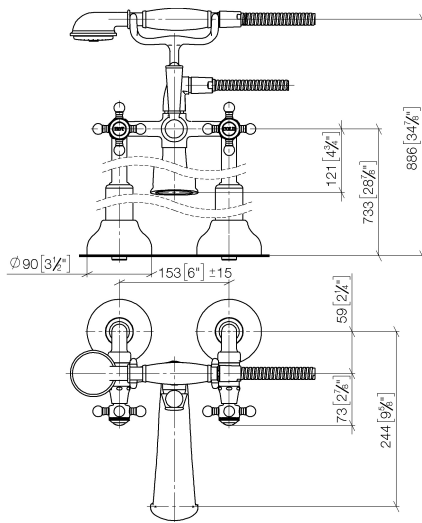

25 943 360
mm [inches]