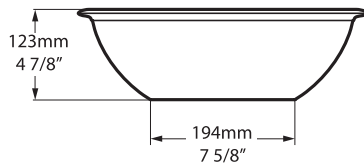

Drayton 40 VB-DRA-40-NO

Top view

Side view

Section AA

Front view

Rim detail

BV-2.1_0007(A)

Recommended wastes: K20C / K22C