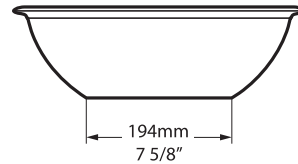

Drayton 40 VB-DRA-40-NO

Top view

Side view

Section AA

Front view

Rim detail

BV-2.1_0007(A)

Recommended wastes: K20C / K22C