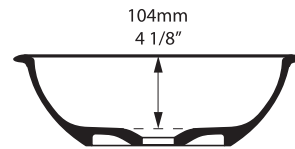

Drayton 40 VB-DRA-40-NO

Top view

Side view

Section AA

Front view

Rim detail

BV-2.1_0007(A)

Recommended wastes: K20C / K22C