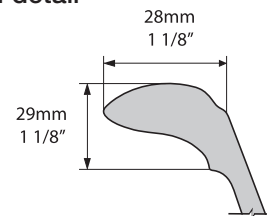

Drayton 40 VB-DRA-40-NO

Top view

Side view

Section AA

Front view

Rim detail

BV-2.1_0007(A)

Recommended wastes: K20C / K22C