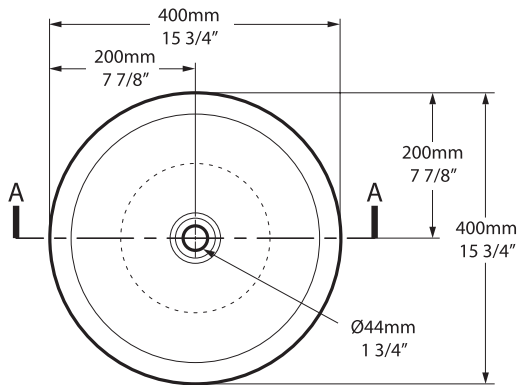

Drayton 40 VB-DRA-40-NO

Top view

Side view

Section AA

Front view

Rim detail

BV-2.1_0007(A)

Recommended wastes: K20C / K22C