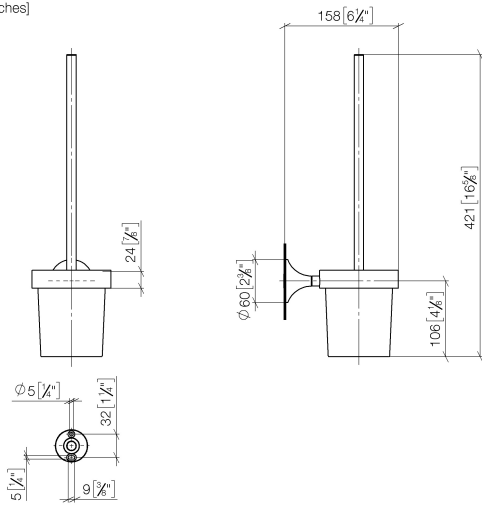

83 900 809

- crystal glass brush holder, matte
- brush, matte black
- width 110mm
- height 421 mm
- 158 mm projection

	Brushed Platinum	83 900 809-06
	Chrome	83 900 809-00
	Platinum	83 900 809-08
	Dark Chrome	83 900 809-19
	Brushed Durabrass (23kt Gold)	83 900 809-28
	Brushed Champagne (22kt Gold)	83 900 809-46
	Champagne (22kt Gold)	83 900 809-47
	Brushed Dark Platinum	83 900 809-99

Recommended miscellaneous

	<b>Glass matte -</b>	08 90 04 008 82
---	----------------------	--------------------

83 900 809

mm [inches]

83 900 809

### Spare parts list

No.	Item Number	Name	Quantity used	Delivery time
1	90 20 97 507 00-06	handle	1	10
2	90 18 50 601 00 90	brush	1	2
3	90 90 04 008 00 82	glass	1	2
4	05 30 31 025 00 90	fixing set	1	2