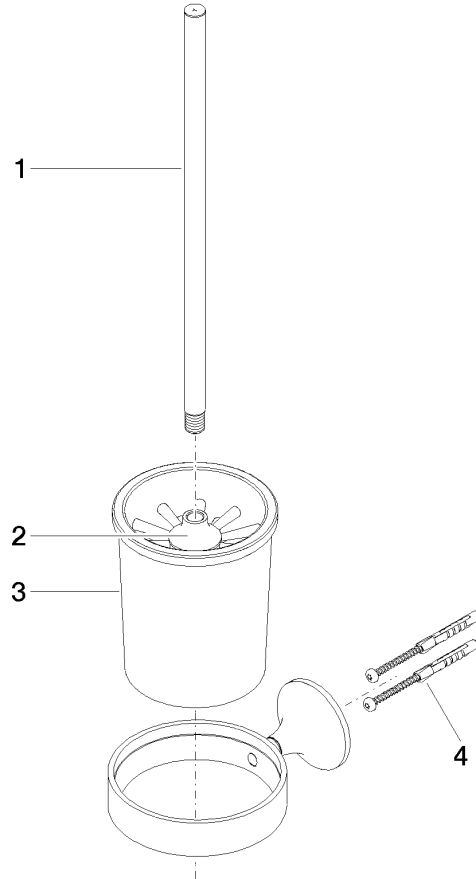

83 900 809

- crystal glass brush holder, matte
- brush, matte black
- width 110mm
- height 421 mm
- 158 mm projection

	Brushed Platinum	83 900 809-06
	Chrome	83 900 809-00
	Platinum	83 900 809-08
	Dark Chrome	83 900 809-19
	Brushed Durabrass (23kt Gold)	83 900 809-28
	Brushed Champagne (22kt Gold)	83 900 809-46
	Champagne (22kt Gold)	83 900 809-47
	Brushed Dark Platinum	83 900 809-99

Recommended miscellaneous

	<b>Glass matte -</b>	08 90 04 008 82
---	----------------------	--------------------

83 900 809

mm [inches]

83 900 809

### Spare parts list

No.	Item Number	Name	Quantity used	Delivery time
1	90 20 97 507 00-06	handle	1	10
2	90 18 50 601 00 90	brush	1	2
3	90 90 04 008 00 82	glass	1	2
4	05 30 31 025 00 90	fixing set	1	2