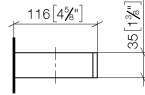

Reserve tissue holder - Chrome

MEM

83 590 780

- width 132mm
- height 35 mm
- 116 mm projection

Fits: MEM, CYO

	Chrome	83 590 780-00
	Brushed Platinum	83 590 780-06
	Platinum	83 590 780-08
	Dark Chrome	83 590 780-19
	Brushed Durabronze (23kt Gold)	83 590 780-28
	Brushed Champagne (22kt Gold)	83 590 780-46
	Champagne (22kt Gold)	83 590 780-47
	Brushed Dark Platinum	83 590 780-99

83 590 780

mm [inches]

83 590 780

Parts for other finishes can be found here: Brushed Platinum

Spare parts list

No.	Item Number	Name	Quantity used	Delivery time
1	05 17 20 718 00 90	fixing set	1	2
2	90 31 11 112 00 90	pin	1	2