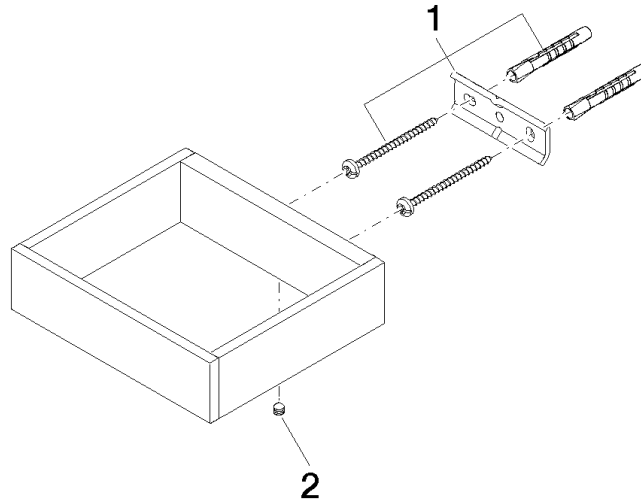

Reserve tissue holder - Chrome

MEM

83 590 780

- width 132mm
- height 35 mm
- 116 mm projection

Fits: MEM, CYO

	Chrome	83 590 780-00
	Brushed Platinum	83 590 780-06
	Platinum	83 590 780-08
	Dark Chrome	83 590 780-19
	Brushed Durabronze (23kt Gold)	83 590 780-28
	Brushed Champagne (22kt Gold)	83 590 780-46
	Champagne (22kt Gold)	83 590 780-47
	Brushed Dark Platinum	83 590 780-99

83 590 780

mm [inches]

83 590 780

Parts for other finishes can be found here: Brushed Platinum

Spare parts list

No.	Item Number	Name	Quantity used	Delivery time
1	05 17 20 718 00 90	fixing set	1	2
2	90 31 11 112 00 90	pin	1	2