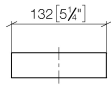

Reserve tissue holder - Chrome

MEM

83 590 780

- width 132mm
- height 35 mm
- 116 mm projection

Fits: MEM, CYO

	Chrome	83 590 780-00
	Brushed Platinum	83 590 780-06
	Platinum	83 590 780-08
	Dark Chrome	83 590 780-19
	Brushed Durabronze (23kt Gold)	83 590 780-28
	Brushed Champagne (22kt Gold)	83 590 780-46
	Champagne (22kt Gold)	83 590 780-47
	Brushed Dark Platinum	83 590 780-99

83 590 780

mm [inches]

83 590 780

Parts for other finishes can be found here: Brushed Platinum

Spare parts list

No.	Item Number	Name	Quantity used	Delivery time
1	05 17 20 718 00 90	fixing set	1	2
2	90 31 11 112 00 90	pin	1	2