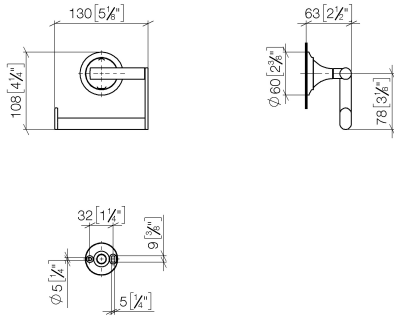

83 500 809

- width 130mm
- height 108 mm
- rosette Ø 60 mm
- 63 mm projection

	Brushed Dark Platinum	83 500 809-99
	Chrome	83 500 809-00
	Brushed Platinum	83 500 809-06
	Platinum	83 500 809-08
	Dark Chrome	83 500 809-19
	Brushed Durabronze (23kt Gold)	83 500 809-28
	Brushed Champagne (22kt Gold)	83 500 809-46
	Champagne (22kt Gold)	83 500 809-47

83 500 809

mm [inches]

83 500 809

Parts for other finishes can be found here: [Chrome](#)

Spare parts list

No.	Item Number	Name	Quantity used	Delivery time
1	05 30 31 025 00 90	fixing set	1	2
2	90 17 20 759 00 90	disc	1	2