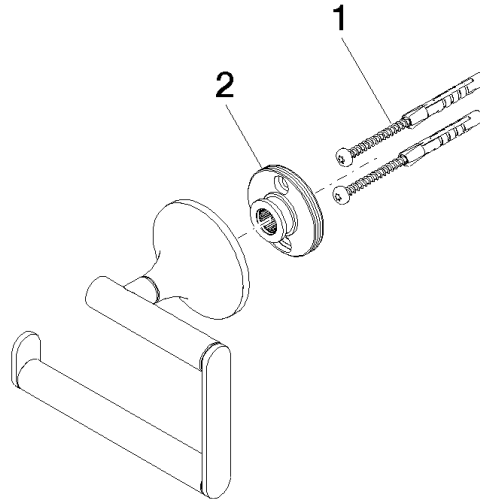

83 500 809

- width 130mm
- height 108 mm
- rosette Ø 60 mm
- 63 mm projection

	Brushed Dark Platinum	83 500 809-99
	Chrome	83 500 809-00
	Brushed Platinum	83 500 809-06
	Platinum	83 500 809-08
	Dark Chrome	83 500 809-19
	Brushed Durabronze (23kt Gold)	83 500 809-28
	Brushed Champagne (22kt Gold)	83 500 809-46
	Champagne (22kt Gold)	83 500 809-47

83 500 809

mm [inches]

83 500 809

Parts for other finishes can be found here: [Chrome](#)

Spare parts list

No.	Item Number	Name	Quantity used	Delivery time
1	05 30 31 025 00 90	fixing set	1	2
2	90 17 20 759 00 90	disc	1	2