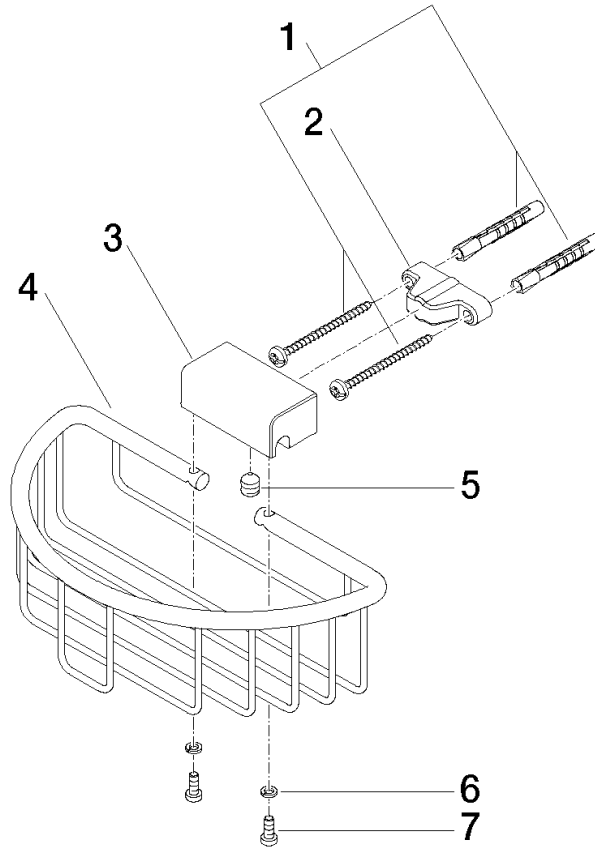

Shower basket for wall mounting - Brushed Durabron (23kt Gold)

MADISON

83 290 970

- width 200mm
- height 70 mm
- 115 mm projection

Fits: MADISON, MEM, TARA, CL.1, LISSÉ,
VAIA, META, CYO

	Brushed Durabron (23kt Gold)	83 290 970-28
	Chrome	83 290 970-00
	Brushed Platinum	83 290 970-06
	Platinum	83 290 970-08
	Durabron (23kt Gold)	83 290 970-09
	Dark Chrome	83 290 970-19
	Matte Black	83 290 970-33
	Brushed Champagne (22kt Gold)	83 290 970-46
	Champagne (22kt Gold)	83 290 970-47
	Brushed Chrome	83 290 970-93
	Brushed Dark Platinum	83 290 970-99

83 290 970

mm [inches]

83 290 970

Parts for other finishes can be found here: [Chrome](#)

Spare parts list

No.	Item Number	Name	Quantity used	Delivery time
1	05 30 31 025 00 90	fixing set	1	2
2	09 17 20 030 90	holder	1	2
3	08 17 30 501-28	holder	1	20
4	08 18 90 907-28	basket	1	20
5	09 31 11 002 90	pin	1	2
6	90 30 11 029 00 90	disc	2	2
7	09 30 30 054 90	screw	2	2