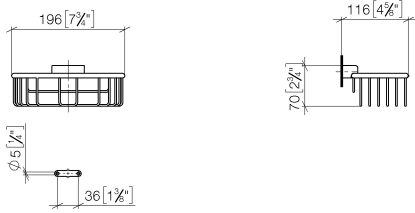

Shower basket for wall mounting - Brushed Durabron (23kt Gold)

MADISON

83 290 970

- width 200mm
- height 70 mm
- 115 mm projection

Fits: MADISON, MEM, TARA, CL.1, LISSÉ,
VAIA, META, CYO

	Brushed Durabron (23kt Gold)	83 290 970-28
	Chrome	83 290 970-00
	Brushed Platinum	83 290 970-06
	Platinum	83 290 970-08
	Durabron (23kt Gold)	83 290 970-09
	Dark Chrome	83 290 970-19
	Matte Black	83 290 970-33
	Brushed Champagne (22kt Gold)	83 290 970-46
	Champagne (22kt Gold)	83 290 970-47
	Brushed Chrome	83 290 970-93
	Brushed Dark Platinum	83 290 970-99

83 290 970

mm [inches]

83 290 970

Parts for other finishes can be found here: [Chrome](#)

Spare parts list

No.	Item Number	Name	Quantity used	Delivery time
1	05 30 31 025 00 90	fixing set	1	2
2	09 17 20 030 90	holder	1	2
3	08 17 30 501-28	holder	1	20
4	08 18 90 907-28	basket	1	20
5	09 31 11 002 90	pin	1	2
6	90 30 11 029 00 90	disc	2	2
7	09 30 30 054 90	screw	2	2