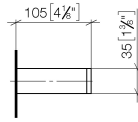

**Towel ring angular - Brushed Platinum**

MEM

83 200 780

- width 190mm
- height 35 mm
- 105 mm projection

Fits: MEM, CYO

	Brushed Platinum	83 200 780-06
	Chrome	83 200 780-00
	Platinum	83 200 780-08
	Dark Chrome	83 200 780-19
	Brushed Durabronze (23kt Gold)	83 200 780-28
	Brushed Champagne (22kt Gold)	83 200 780-46
	Champagne (22kt Gold)	83 200 780-47
	Brushed Dark Platinum	83 200 780-99

83 200 780

mm [inches]

83 200 780

Parts for other finishes can be found here: [Chrome](#)