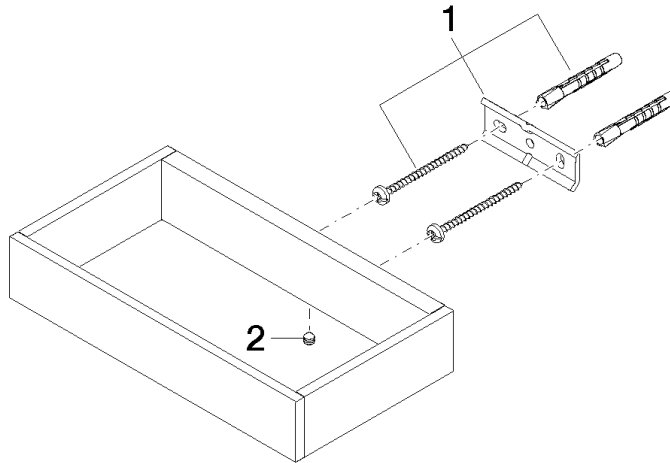

**Towel ring angular - Brushed Platinum**

MEM

83 200 780

- width 190mm
- height 35 mm
- 105 mm projection

Fits: MEM, CYO

	Brushed Platinum	83 200 780-06
	Chrome	83 200 780-00
	Platinum	83 200 780-08
	Dark Chrome	83 200 780-19
	Brushed Durabronze (23kt Gold)	83 200 780-28
	Brushed Champagne (22kt Gold)	83 200 780-46
	Champagne (22kt Gold)	83 200 780-47
	Brushed Dark Platinum	83 200 780-99

83 200 780

mm [inches]

83 200 780

Parts for other finishes can be found here: [Chrome](#)

### Spare parts list

No.	Item Number	Name	Quantity used	Delivery time
1	05 17 20 718 00 90	fixing set	1	2
2	90 31 11 112 00 90	pin	1	2