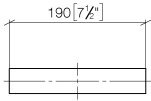

**Towel ring angular - Brushed Platinum**

MEM

83 200 780

- width 190mm
- height 35 mm
- 105 mm projection

Fits: MEM, CYO

	Brushed Platinum	83 200 780-06
	Chrome	83 200 780-00
	Platinum	83 200 780-08
	Dark Chrome	83 200 780-19
	Brushed Durabronze (23kt Gold)	83 200 780-28
	Brushed Champagne (22kt Gold)	83 200 780-46
	Champagne (22kt Gold)	83 200 780-47
	Brushed Dark Platinum	83 200 780-99

83 200 780

mm [inches]

83 200 780

Parts for other finishes can be found here: [Chrome](#)