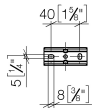

**Towel ring angular - Brushed Platinum**

MEM

83 200 780

- width 190mm
- height 35 mm
- 105 mm projection

Fits: MEM, CYO

	Brushed Platinum	83 200 780-06
	Chrome	83 200 780-00
	Platinum	83 200 780-08
	Dark Chrome	83 200 780-19
	Brushed Durabronze (23kt Gold)	83 200 780-28
	Brushed Champagne (22kt Gold)	83 200 780-46
	Champagne (22kt Gold)	83 200 780-47
	Brushed Dark Platinum	83 200 780-99

83 200 780

mm [inches]

83 200 780

Parts for other finishes can be found here: [Chrome](#)

### Spare parts list

No.	Item Number	Name	Quantity used	Delivery time
1	05 17 20 718 00 90	fixing set	1	2
2	90 31 11 112 00 90	pin	1	2