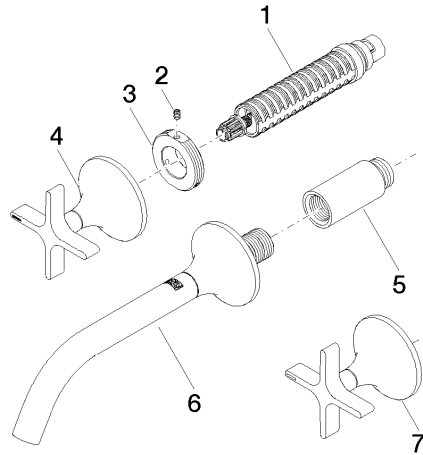

VAIA Wall-mounted basin mixer without pop-up waste - Brushed Durabross (23kt Gold)

VAIA

36 712 809

- 190mm projection
- fixed spout
- circular, air-enriched flow
- hole diameter valve 37 mm
- hole diameter spout 40 mm
- rosettes Ø 60 mm
- max. flow 5.7 l/min
- lead-free
- This product can help a building to meet requirements of Green Building Rating Systems, e.g. LEED®, BREEAM®, DGNB

Required miscellaneous

- Concealed wall-mounted mixer centred spout -** 35 700 970 90
- max. recess depth 145 mm
 - min. recess depth 85 mm

Required miscellaneous

- Concealed wall-mounted mixer variable positioning -** 35 720 970 90
- min. recess depth 85 mm
 - max. recess depth 145 mm

36 712 809
mm [inches]

Flow rate chart

Certificates

LGA_29297.

WRAS_1807019.

36 712 809

Spare parts list

No.	Item Number	Name	Quantity used	Delivery time
1	90 90 03 157 00 90	top	2	2
2	09 31 11 008 90	pin	2	2
3	09 21 02 163 90	disc	2	2
4	90 20 80 011 00-28	handle (hot)	1	20
5	09 24 03 081 10 90	extension	1	2
6	13 800 809-28	VAIA Wall-mounted basin spout without pop-up waste - Brushed Durabross (23kt Gold)	1	20
7	90 20 80 010 00-28	handle (cold)	1	20