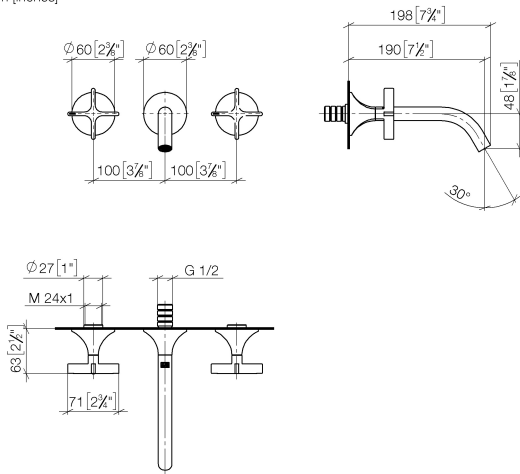

VAIA Wall-mounted basin mixer without pop-up waste - Brushed Durabross (23kt Gold)

VAIA

36 712 809

- 190mm projection
- fixed spout
- circular, air-enriched flow
- hole diameter valve 37 mm
- hole diameter spout 40 mm
- rosettes Ø 60 mm
- max. flow 5.7 l/min
- lead-free
- This product can help a building to meet requirements of Green Building Rating Systems, e.g. LEED®, BREEAM®, DGNB

Required miscellaneous

- Concealed wall-mounted mixer centred spout -** 35 700 970 90
- max. recess depth 145 mm
 - min. recess depth 85 mm

Required miscellaneous

- Concealed wall-mounted mixer variable positioning -** 35 720 970 90
- min. recess depth 85 mm
 - max. recess depth 145 mm

36 712 809
mm [inches]

Flow rate chart

Certificates

LGA_29297.

WRAS_1807019.

36 712 809

Spare parts list

No.	Item Number	Name	Quantity used	Delivery time
1	90 90 03 157 00 90	top	2	2
2	09 31 11 008 90	pin	2	2
3	09 21 02 163 90	disc	2	2
4	90 20 80 011 00-28	handle (hot)	1	20
5	09 24 03 081 10 90	extension	1	2
6	13 800 809-28	VAIA Wall-mounted basin spout without pop-up waste - Brushed Durabross (23kt Gold)	1	20
7	90 20 80 010 00-28	handle (cold)	1	20