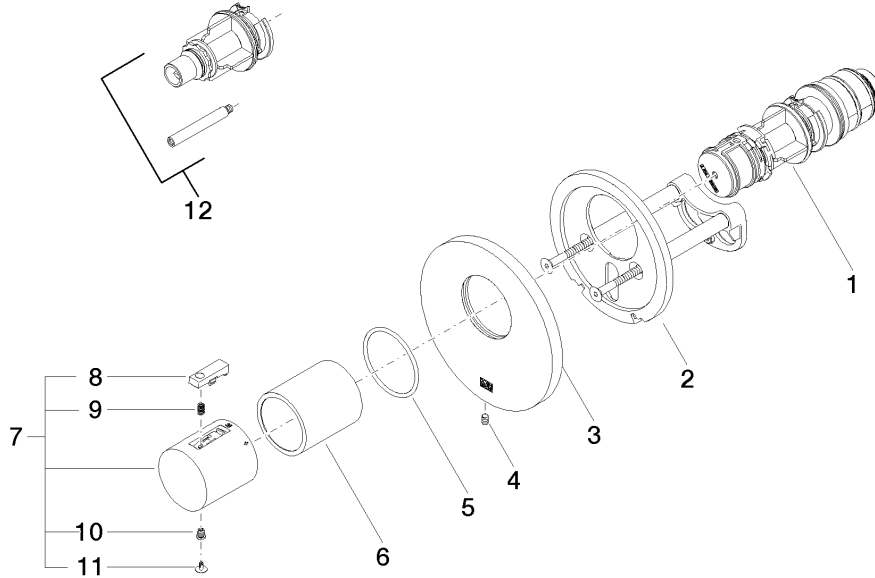

**xTOOL Concealed thermostat without volume control 3/4" - Brushed Dark
Platinum**

META

36 503 979

- cover plate Ø 124 mm
- temperature control handle with safety limit stop at 38°C
- thermostat cartridge

Required miscellaneous

	xTOOL Concealed thermostat module without volume control - •max. recess depth 110 mm •min. recess depth 85 mm	35 503 970 90
---	--	---------------

Recommended miscellaneous

	xGRID Attachment set for integrating in the dry wall construction -	12 340 970 90
---	--	---------------

Required miscellaneous

	xGRID Installation track 555 mm -	12 360 970 90
---	--	---------------

36 503 979
mm [inches]

Flow rate chart

Certificates

WRAS_2011026.

DVGW_DW-
6512DN0706.

LGA_29930.

LGA_29932.

36 503 979

Spare parts list

No.	Item Number	Name	Quantity used	Delivery time
1	90 15 02 065 00 90	cartridge	1	2
2	90 11 01 196 00 90	base	1	2
3	09 11 02 537-99	cover	1	50
4	09 31 11 048 90	pin	1	2
5	90 14 10 049 00 90	seal	1	2
6	90 21 02 112 00-99	sleeve	1	-
Spare part can no longer be ordered, please order the replacement item				
7	90 17 33 004 00-99	handle	1	50
8	90 21 33 010 00-13	handle	1	2
9	90 16 02 027 00 90	spring	1	2
10	90 30 30 136 00 90	screw	1	2
11	90 31 20 049 00-13	plug	1	30
12	12 178 970 90	Extension 46 mm -	1	2