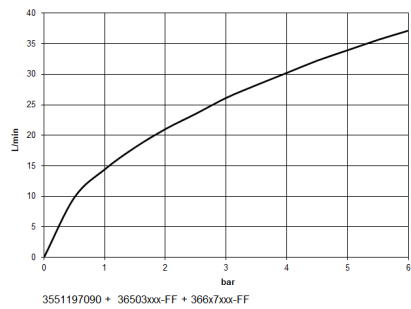

Required miscellaneous

	xTOOL Concealed thermostat module without volume control - •max. recess depth 110 mm •min. recess depth 85 mm	35 503 970 90
---	--	---------------

Recommended miscellaneous

	xGRID Attachment set for integrating in the dry wall construction -	12 340 970 90
---	--	---------------

Required miscellaneous

	xGRID Installation track 555 mm -	12 360 970 90
---	--	---------------

36 503 979
mm [inches]

Flow rate chart

Certificates

WRAS_2011026.

DVGW_DW-
6512DN0706.

LGA_29930.