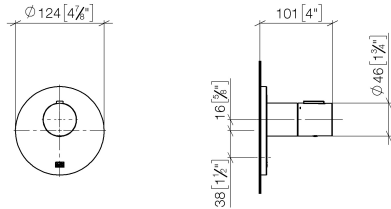

Required miscellaneous

	xTOOL Concealed thermostat module without volume control - •max. recess depth 110 mm •min. recess depth 85 mm	35 503 970 90
---	--	---------------

Recommended miscellaneous

	xGRID Attachment set for integrating in the dry wall construction -	12 340 970 90
---	--	---------------

Required miscellaneous

	xGRID Installation track 555 mm -	12 360 970 90
---	--	---------------

36 503 979
mm [inches]

Flow rate chart

Certificates

WRAS_2011026.

DVGW_DW-
6512DN0706.

LGA_29930.