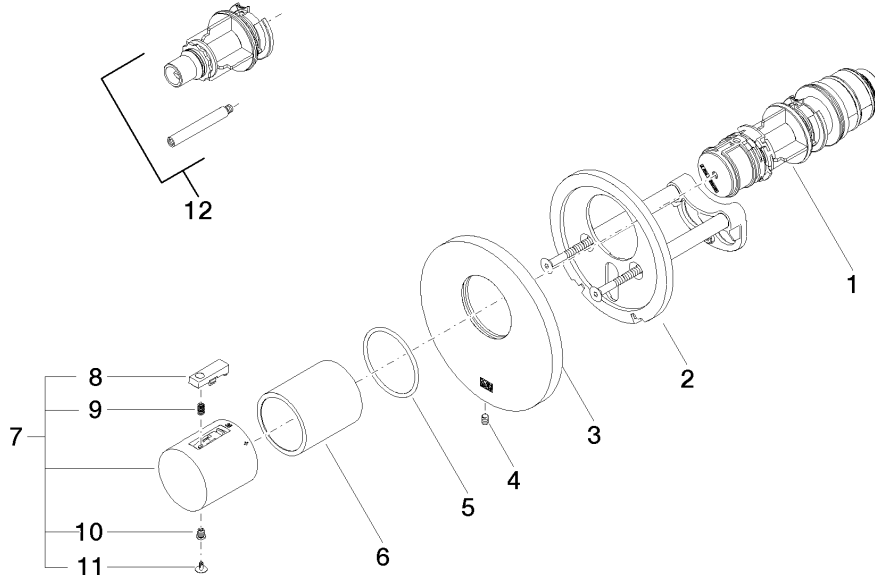

36 503 979

- cover plate Ø 124 mm
- temperature control handle with safety limit stop at 38°C
- thermostat cartridge

| | | |
|---|-------------------------------|---------------|
|  | Brushed Platinum | 36 503 979-06 |
|  | Chrome | 36 503 979-00 |
|  | Platinum | 36 503 979-08 |
|  | Durabress (23kt Gold) | 36 503 979-09 |
|  | Dark Chrome | 36 503 979-19 |
|  | Brushed Durabress (23kt Gold) | 36 503 979-28 |
|  | Matte Black | 36 503 979-33 |
|  | Brushed Champagne (22kt Gold) | 36 503 979-46 |
|  | Champagne (22kt Gold) | 36 503 979-47 |
|  | Brushed Chrome | 36 503 979-93 |
|  | Brushed Dark Platinum | 36 503 979-99 |

Required miscellaneous

| | | |
|---|--|---------------|
|  | xGRID Installation track 555 mm - | 12 360 970 90 |
|---|--|---------------|

Recommended miscellaneous

| | | |
|---|--|---------------|
|  | xGRID Attachment set for integrating in the dry wall construction - | 12 340 970 90 |
|---|--|---------------|

36 503 979

mm [inches]

Flow rate chart

Certificates

WRAS_2011026.

DVGW_DW-
6512DN0706.

LGA_29930.

LGA_29932.

36 503 979

Spare parts list

| No. | Item Number | Name | Quantity used | Delivery time |
|-----|--------------------|-------------------|---------------|---------------|
| 1 | 90 15 02 065 00 90 | cartridge | 1 | 2 |
| 2 | 90 11 01 196 00 90 | base | 1 | 2 |
| 3 | 09 11 02 537-06 | cover | 1 | 10 |
| 4 | 09 31 11 048 90 | pin | 1 | 2 |
| 5 | 90 14 10 049 00 90 | seal | 1 | 2 |
| 6 | 90 21 02 112 00-06 | sleeve | 1 | 10 |
| 7 | 90 17 33 004 00-06 | handle | 1 | 10 |
| 8 | 90 21 33 010 00-13 | handle | 1 | 2 |
| 9 | 90 16 02 027 00 90 | spring | 1 | 2 |
| 10 | 90 30 30 136 00 90 | screw | 1 | 2 |
| 11 | 90 31 20 049 00-13 | plug | 1 | 30 |
| 12 | 12 178 970 90 | Extension 46 mm - | 1 | 2 |