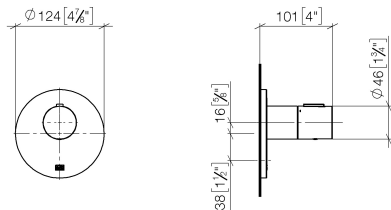

36 503 979

- cover plate Ø 124 mm
- temperature control handle with safety limit stop at 38°C
- thermostat cartridge

| | | |
|---|-------------------------------|---------------|
|  | Brushed Platinum | 36 503 979-06 |
|  | Chrome | 36 503 979-00 |
|  | Platinum | 36 503 979-08 |
|  | Durabress (23kt Gold) | 36 503 979-09 |
|  | Dark Chrome | 36 503 979-19 |
|  | Brushed Durabress (23kt Gold) | 36 503 979-28 |
|  | Matte Black | 36 503 979-33 |
|  | Brushed Champagne (22kt Gold) | 36 503 979-46 |
|  | Champagne (22kt Gold) | 36 503 979-47 |
|  | Brushed Chrome | 36 503 979-93 |
|  | Brushed Dark Platinum | 36 503 979-99 |

Required miscellaneous

| | | |
|---|--|---------------|
|  | xTOOL Concealed thermostat module without volume control - •max. recess depth 110 mm •min. recess depth 85 mm | 35 503 970 90 |
|---|--|---------------|

Required miscellaneous

| | | |
|---|--|---------------|
|  | xGRID Installation track 555 mm - | 12 360 970 90 |
|---|--|---------------|

Recommended miscellaneous

| | | |
|---|--|---------------|
|  | xGRID Attachment set for integrating in the dry wall construction - | 12 340 970 90 |
|---|--|---------------|

36 503 979

mm [inches]

Flow rate chart

Certificates

WRAS_2011026.

DVGW_DW-
6512DN0706.

LGA_29930.

LGA_29932.