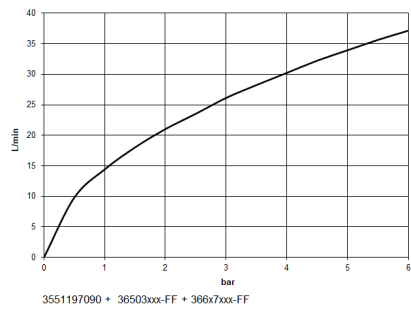

36 503 979

- cover plate Ø 124 mm
- temperature control handle with safety limit stop at 38°C
- thermostat cartridge

| | | |
|---|-------------------------------|---------------|
|  | Brushed Platinum | 36 503 979-06 |
|  | Chrome | 36 503 979-00 |
|  | Platinum | 36 503 979-08 |
|  | Durabress (23kt Gold) | 36 503 979-09 |
|  | Dark Chrome | 36 503 979-19 |
|  | Brushed Durabress (23kt Gold) | 36 503 979-28 |
|  | Matte Black | 36 503 979-33 |
|  | Brushed Champagne (22kt Gold) | 36 503 979-46 |
|  | Champagne (22kt Gold) | 36 503 979-47 |
|  | Brushed Chrome | 36 503 979-93 |
|  | Brushed Dark Platinum | 36 503 979-99 |

Required miscellaneous

| | | |
|---|--|---------------|
|  | xGRID Installation track 555 mm - | 12 360 970 90 |
|---|--|---------------|

Recommended miscellaneous

| | | |
|---|--|---------------|
|  | xGRID Attachment set for integrating in the dry wall construction - | 12 340 970 90 |
|---|--|---------------|

36 503 979

mm [inches]

Flow rate chart

Certificates

WRAS_2011026.

DVGW_DW-
6512DN0706.

LGA_29930.

LGA_29932.