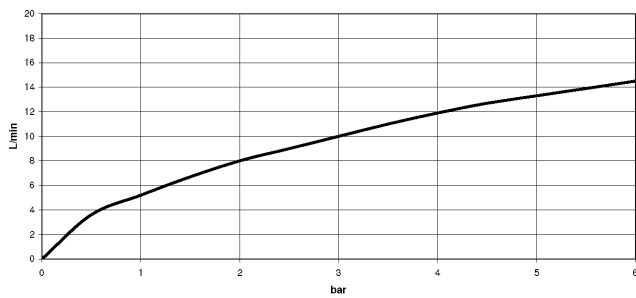

Flow rate chart

Certificates

Belgaqua_21-027- LGA_28657.
27_3.