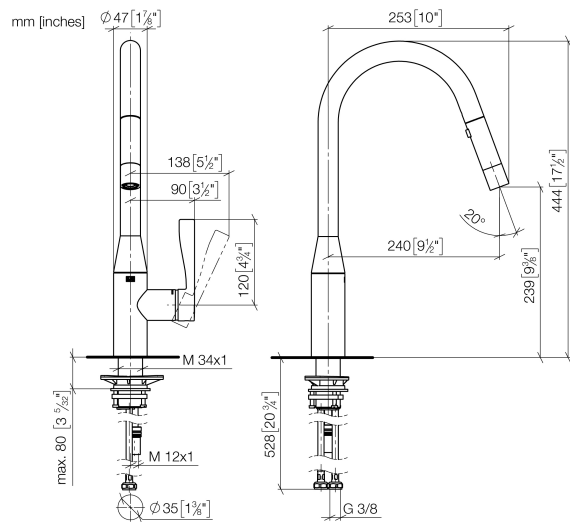

33 870 895

- 240 mm projection
- pivotable spout 360°
- Swivel option available with swivel limit set 12 821 970
- laminar and spray flow
- height of mixer 444 mm
- height up to laminar flow regulator 240 mm
- hole diameter 35 mm
- 1800 mm metal shower hose
- sprayface with anti-scaling system
- max. flow 10.4 l/min at 3 bar flow pressure
- lead-free
- This product can help a building to meet requirements of Green Building Rating Systems, e.g. LEED®, BREEAM®, DGNB

Recommended miscellaneous

Swivel limitation set - 12 821 970 90

Recommended miscellaneous

Strainer waste with control handle - Brushed Platinum 10 712 970-06

Recommended miscellaneous

Dispenser without rosette - Brushed Platinum 82 424 970-06

33 870 895

Flow rate chart

Certificates

Belgaqua_21-027- LGA_28657.
27_3.

33 870 895

Spare parts list

No.	Item Number	Name	Quantity used	Delivery time
1	90 12 11 148 00-06	shower	1	10
2	04 30 02 120 00-85	hose	1	30
3	90 28 22 302 00-06	spout	1	10
4	09 28 10 160 90	ring	1	2
5	09 28 10 162 90	ring	1	2
6	09 28 10 161 90	ring	1	2
7	90 15 05 064 00 90	cartridge	1	2
8	09 23 10 072 90	nut	1	60
9	09 14 10 190 90	seal	1	2
10	09 28 30 030-06	cover	1	10
11	09 20 89 020-06	handle	1	10
12	90 31 11 063 00 90	pin	1	2
13	90 31 20 087 00-06	plug	1	10
14	04 30 04 101 00 90	hose	2	2
15	04 28 20 067 00 90	pipe	1	2
16	04 30 11 040 00 90	fixing set	1	2
17	09 20 93 056 90	insert	1	2
18	90 24 03 253 00 90	adaptor	1	2
19	09 30 03 038 90	hose	1	2
20	04 21 50 010 00 90	accessories	1	2
21	90 30 09 031 00 90	key	1	2