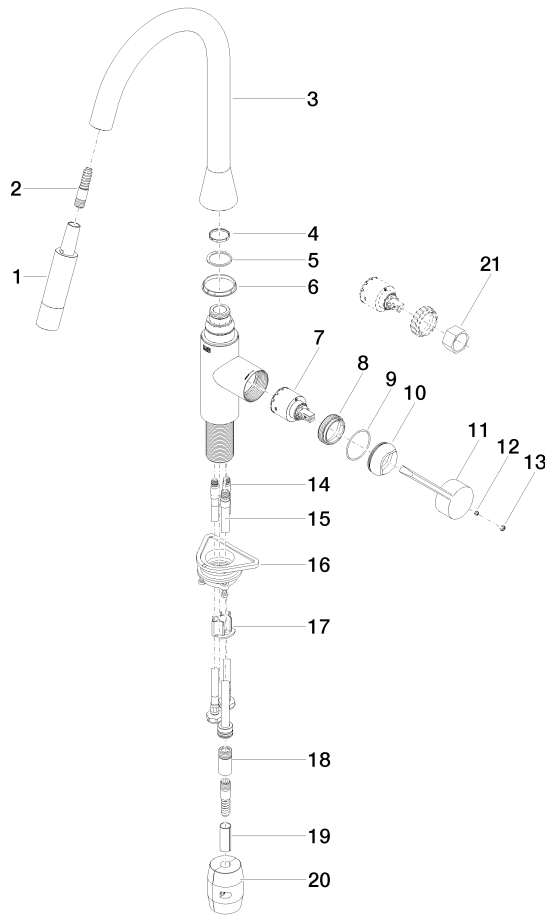

33 870 895

- 240 mm projection
- pivotable spout 360°
- Swivel option available with swivel limit set 12 821 970
- laminar and spray flow
- height of mixer 444 mm
- height up to laminar flow regulator 240 mm
- hole diameter 35 mm
- 1800 mm metal shower hose
- sprayface with anti-scaling system
- max. flow 10.4 l/min at 3 bar flow pressure
- lead-free
- This product can help a building to meet requirements of Green Building Rating Systems, e.g. LEED®, BREEAM®, DGNB

Intrinsic protection against back flow.

	Brushed Platinum	33 870 895-06
	Chrome	33 870 895-00
	Platinum	33 870 895-08
	Durabrace (23kt Gold)	33 870 895-09
	Dark Chrome	33 870 895-19
	Brushed Durabrace (23kt Gold)	33 870 895-28
	Matte Black	33 870 895-33
	Brushed Champagne (22kt Gold)	33 870 895-46
	Champagne (22kt Gold)	33 870 895-47
	Brushed Chrome	33 870 895-93
	Brushed Dark Platinum	33 870 895-99

Recommended miscellaneous

Swivel limitation set - 12 821 970 90

Recommended miscellaneous

Strainer waste with control handle - Brushed Platinum 10 712 970-06

Recommended miscellaneous

Dispenser without rosette - Brushed Platinum 82 424 970-06

33 870 895

Flow rate chart

Certificates

Belgaqua_21-027- LGA_28657.
27_3.

33 870 895

Spare parts list

No.	Item Number	Name	Quantity used	Delivery time
1	90 12 11 148 00-06	shower	1	10
2	04 30 02 120 00-85	hose	1	30
3	90 28 22 302 00-06	spout	1	10
4	09 28 10 160 90	ring	1	2
5	09 28 10 162 90	ring	1	2
6	09 28 10 161 90	ring	1	2
7	90 15 05 064 00 90	cartridge	1	2
8	09 23 10 072 90	nut	1	60
9	09 14 10 190 90	seal	1	2
10	09 28 30 030-06	cover	1	10
11	09 20 89 020-06	handle	1	10
12	90 31 11 063 00 90	pin	1	2
13	90 31 20 087 00-06	plug	1	10
14	04 30 04 101 00 90	hose	2	2
15	04 28 20 067 00 90	pipe	1	2
16	04 30 11 040 00 90	fixing set	1	2
17	09 20 93 056 90	insert	1	2
18	90 24 03 253 00 90	adaptor	1	2
19	09 30 03 038 90	hose	1	2
20	04 21 50 010 00 90	accessories	1	2
21	90 30 09 031 00 90	key	1	2