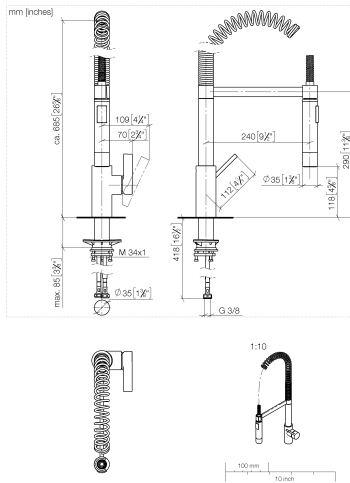

33 860 875

- 240 mm projection
- pivotable 360°
- air-enriched flow and spray flow
- height of mixer 685 mm
- height up to aerator 129 mm
- hole diameter 35 mm
- sprayface with anti-scaling system
- max. flow 8 l/min at 3 bar flow pressure
- lead-free
- This product can help a building to meet requirements of Green Building Rating Systems, e.g. LEED®, BREEAM®, DGNB

Recommended miscellaneous

**Strainer waste with control handle - Brushed Platinum** 10 712 970-06

Recommended miscellaneous

**Dispenser without rosette - Brushed Platinum** 82 424 970-06

33 860 875

Flow rate chart

Certificates

LGA\_18903.

Belgaqua\_22\_277\_2  
7\_3.

33 860 875

Parts for other finishes can be found here: [Chrome](#)

33 860 875

Spare parts list

No.	Item Number	Name	Quantity used	Delivery time
1	09 16 02 035 90	spring	1	2
2	90 30 02 065 00-06	hose	1	10
3	09 23 01 046 90	back-flow preventer	1	2
4	90 23 01 141 00 90	back-flow preventer	1	2
5	09 14 15 024 90	ring	2	2
6	09 30 01 067 10-06	adaptor	1	10
7	90 14 10 077 00 90	seal	1	2
8	09 28 10 181 90	ring	2	2
9	04 17 20 029 00-06	holder	1	10
10	90 31 11 112 00 90	pin	2	2
11	09 18 40 118 90	sleeve	1	2
12	04 12 11 092 10-06	shower	1	10
13	09 14 10 100 90	seal	1	2
14	09 28 10 122 90	ring	1	2
15	09 11 10 072 10-06	connection	1	10
16	90 14 10 055 00 90	seal	1	2
17	04 31 11 113 00 90	pin	1	2
18	90 15 05 061 00 90	cartridge	1	60
19	90 28 10 148 00 90	accessories	1	2
20	09 24 04 107-06	nut	1	10
21	09 20 79 040-06	handle	1	10
22	90 31 11 030 00 90	pin	1	2
23	09 31 20 017 90	plug	1	2
24	09 30 01 111 20 90	sleeve	1	2
25	09 14 10 036 90	seal	1	2
26	04 23 10 044 02 90	fixing set	1	2
27	04 30 04 016 00 90	hose	2	60
28	09 14 10 149 90	seal	1	2
29	09 28 10 035-06	rosette	1	10