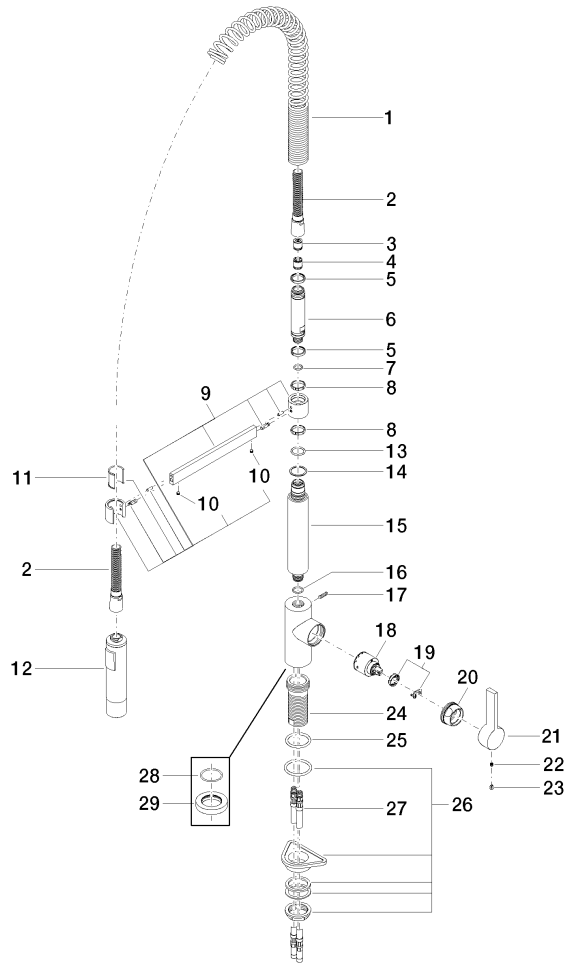

33 860 875

- 240 mm projection
- pivotable 360°
- air-enriched flow and spray flow
- height of mixer 685 mm
- height up to aerator 129 mm
- hole diameter 35 mm
- sprayface with anti-scaling system
- max. flow 8 l/min at 3 bar flow pressure
- lead-free
- This product can help a building to meet requirements of Green Building Rating Systems, e.g. LEED®, BREEAM®, DGNB

Recommended miscellaneous

**Strainer waste with control handle - Brushed Platinum** 10 712 970-06

Recommended miscellaneous

**Dispenser without rosette - Brushed Platinum** 82 424 970-06

33 860 875

Flow rate chart

Certificates

LGA\_18903.

Belgaqua\_22\_277\_2  
7\_3.

33 860 875

Parts for other finishes can be found here: [Chrome](#)

33 860 875

Spare parts list

No.	Item Number	Name	Quantity used	Delivery time
1	09 16 02 035 90	spring	1	2
2	90 30 02 065 00-06	hose	1	10
3	09 23 01 046 90	back-flow preventer	1	2
4	90 23 01 141 00 90	back-flow preventer	1	2
5	09 14 15 024 90	ring	2	2
6	09 30 01 067 10-06	adaptor	1	10
7	90 14 10 077 00 90	seal	1	2
8	09 28 10 181 90	ring	2	2
9	04 17 20 029 00-06	holder	1	10
10	90 31 11 112 00 90	pin	2	2
11	09 18 40 118 90	sleeve	1	2
12	04 12 11 092 10-06	shower	1	10
13	09 14 10 100 90	seal	1	2
14	09 28 10 122 90	ring	1	2
15	09 11 10 072 10-06	connection	1	10
16	90 14 10 055 00 90	seal	1	2
17	04 31 11 113 00 90	pin	1	2
18	90 15 05 061 00 90	cartridge	1	60
19	90 28 10 148 00 90	accessories	1	2
20	09 24 04 107-06	nut	1	10
21	09 20 79 040-06	handle	1	10
22	90 31 11 030 00 90	pin	1	2
23	09 31 20 017 90	plug	1	2
24	09 30 01 111 20 90	sleeve	1	2
25	09 14 10 036 90	seal	1	2
26	04 23 10 044 02 90	fixing set	1	2
27	04 30 04 016 00 90	hose	2	60
28	09 14 10 149 90	seal	1	2
29	09 28 10 035-06	rosette	1	10