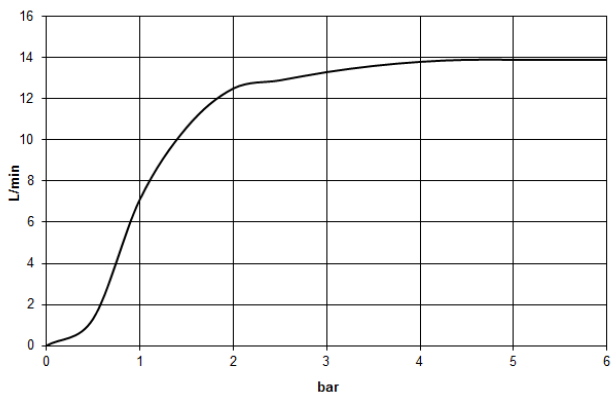

Rain shower with ceiling fixing 300 x 240 mm - Brushed Dark Platinum

IMO

28 775 980

Fits: IMO, MEM, CL.1

- rain shower 300 x 240mm
- PURE RAIN, max. flow rate 20 l/min (at 3 bar)
- Function from: 12 l/min
- distance between ceiling and lower edge of the shower 165mm
- rosette 60 x 60, as required
- 1/2" connection
- with anti-scale system
- quick clearing
- WRAS 1707033

Recommended miscellaneous

Concealed wall elbow -

35 085 970 90

- max. recess depth 163 mm
- min. recess depth 90 mm

28 775 980

mm [inches]

Flow rate chart

Certificates