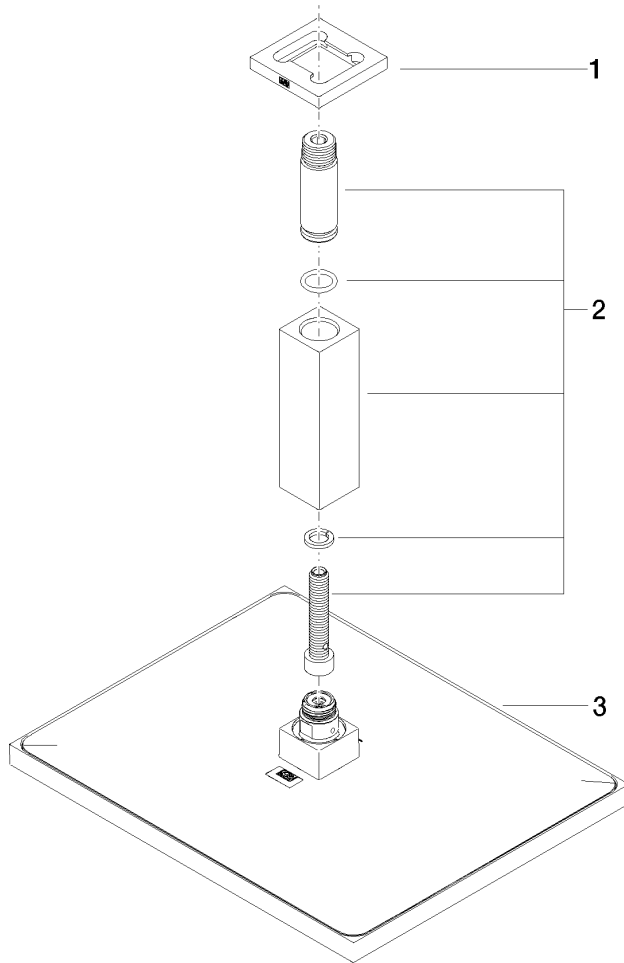

Rain shower with ceiling fixing 300 x 240 mm - Brushed Dark Platinum

IMO

28 775 980

Fits: IMO, MEM, CL.1

- rain shower 300 x 240mm
- PURE RAIN, max. flow rate 20 l/min (at 3 bar)
- Function from: 12 l/min
- distance between ceiling and lower edge of the shower 165mm
- rosette 60 x 60, as required
- 1/2" connection
- with anti-scale system
- quick clearing
- WRAS 1707033

Recommended miscellaneous

Concealed wall elbow -

35 085 970 90

- max. recess depth 163 mm
- min. recess depth 90 mm

28 775 980

mm [inches]

Flow rate chart

Certificates

LGA_29232.

WRAS_2212012.

28 775 980

Spare parts list

No.	Item Number	Name	Quantity used	Delivery time
1	09 27 98 017-99	rosette	1	50
2	90 11 10 092 00-99	connection	1	50
3	04 12 05 063 00-99	shower	1	50