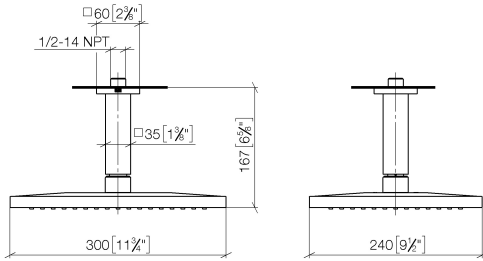

Rain shower with ceiling fixing 300 x 240 mm - Brushed Dark Platinum

IMO

28 775 980

Fits: IMO, MEM, CL.1

- rain shower 300 x 240mm
- PURE RAIN, max. flow rate 20 l/min (at 3 bar)
- Function from: 12 l/min
- distance between ceiling and lower edge of the shower 165mm
- rosette 60 x 60, as required
- 1/2" connection
- with anti-scale system
- quick clearing
- WRAS 1707033

Recommended miscellaneous

Concealed wall elbow -

35 085 970 90

- max. recess depth 163 mm
- min. recess depth 90 mm

28 775 980

mm [inches]

Flow rate chart

Certificates

LGA_29232.

WRAS_2212012.

28 775 980

Spare parts list

No.	Item Number	Name	Quantity used	Delivery time
1	09 27 98 017-99	rosette	1	50
2	90 11 10 092 00-99	connection	1	50
3	04 12 05 063 00-99	shower	1	50