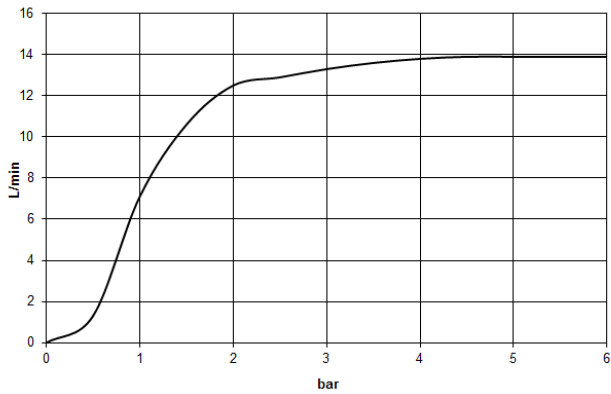

## Rain shower with ceiling fixing 300 x 240 mm - Matte Black

IMO

28 775 980

Fits: IMO, MEM, CL.1

- rain shower 300 x 240mm
- PURE RAIN, max. flow rate 20 l/min (at 3 bar)
- Function from: 12 l/min
- distance between ceiling and lower edge of the shower 165mm
- rosette 60 x 60, as required
- 1/2" connection
- with anti-scale system
- quick clearing
- WRAS 1707033

### Recommended miscellaneous

**Concealed wall elbow -**

35 085 970 90

- max. recess depth 163 mm
- min. recess depth 90 mm

28 775 980

mm [inches]

Flow rate chart

Certificates