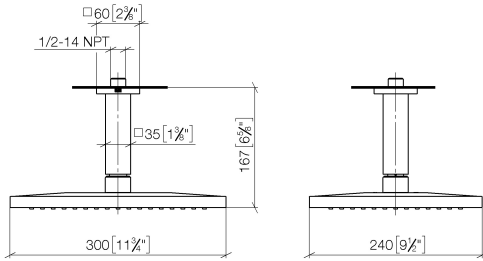

## Rain shower with ceiling fixing 300 x 240 mm - Matte Black

IMO

28 775 980

Fits: IMO, MEM, CL.1

- rain shower 300 x 240mm
- PURE RAIN, max. flow rate 20 l/min (at 3 bar)
- Function from: 12 l/min
- distance between ceiling and lower edge of the shower 165mm
- rosette 60 x 60, as required
- 1/2" connection
- with anti-scale system
- quick clearing
- WRAS 1707033

### Recommended miscellaneous

**Concealed wall elbow -**

35 085 970 90

- max. recess depth 163 mm
- min. recess depth 90 mm

28 775 980

mm [inches]

Flow rate chart

Certificates

LGA\_29232.

WRAS\_2212012.

28 775 980

Spare parts list

No.	Item Number	Name	Quantity used	Delivery time
1	09 27 98 017-33	rosette	1	30
2	90 11 10 092 00-33	connection	1	30
3	04 12 05 063 00-33	shower	1	30