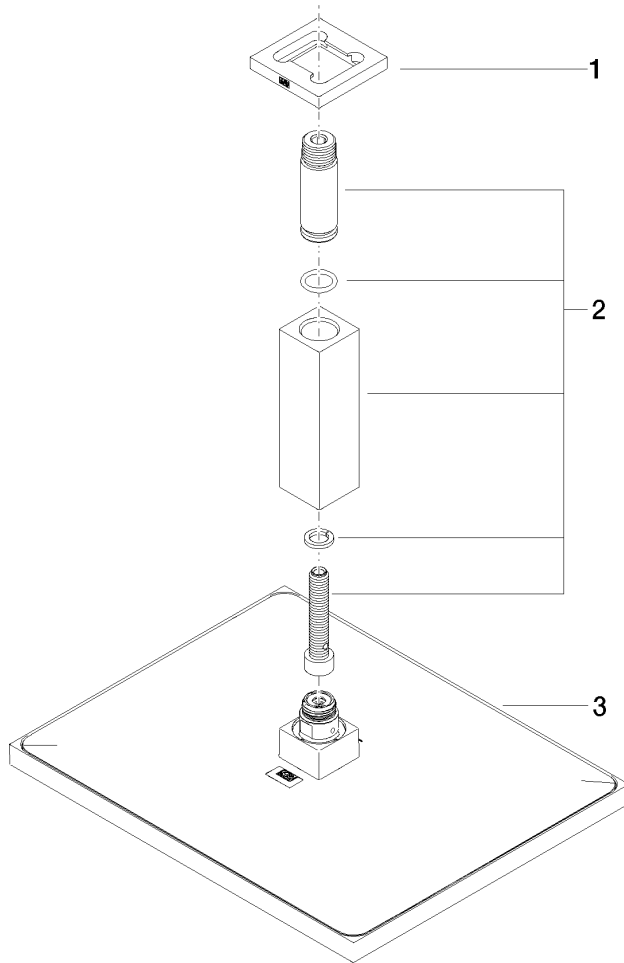

## Rain shower with ceiling fixing 300 x 240 mm - Matte Black

IMO

28 775 980

Fits: IMO, MEM, CL.1

- rain shower 300 x 240mm
- PURE RAIN, max. flow rate 20 l/min (at 3 bar)
- Function from: 12 l/min
- distance between ceiling and lower edge of the shower 165mm
- rosette 60 x 60, as required
- 1/2" connection
- with anti-scale system
- quick clearing
- WRAS 1707033

### Recommended miscellaneous

**Concealed wall elbow -**

35 085 970 90

- max. recess depth 163 mm
- min. recess depth 90 mm

28 775 980

mm [inches]

Flow rate chart

Certificates

LGA\_29232.

WRAS\_2212012.

28 775 980

Spare parts list

No.	Item Number	Name	Quantity used	Delivery time
1	09 27 98 017-33	rosette	1	30
2	90 11 10 092 00-33	connection	1	30
3	04 12 05 063 00-33	shower	1	30