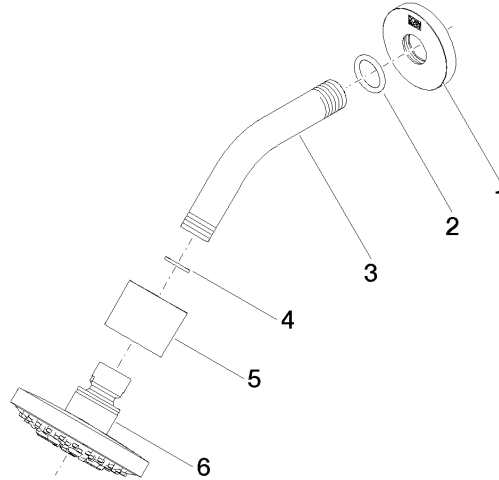

Shower head - Brushed Durabron (23kt Gold)

TARA

28 505 979

- 155mm projection
- ball-joint pivotable through 18° (in any direction)
- Three or five settings: PURIFY RAIN, COMPACT SOFT FLOW, COMPACT AQUAPRESSURE FLOW, max. flow rate 7.6 l/min (at 3 bar)
- with anti-scale system
- spray head Ø 100mm
- rosette Ø 60 mm
- 1/2" connection
- Function from: 5.5 l/min
- WRAS 2201056

Recommended miscellaneous

- Concealed wall elbow -** 35 085 970 90
- max. recess depth 163 mm
 - min. recess depth 90 mm

28 505 979

mm [inches]

Flow rate chart

Certificates

LGA_28661.

WRAS_2201056.

28 505 979

Spare parts list

No.	Item Number	Name	Quantity used	Delivery time
1	09 27 22 045-28	rosette	1	20
2	90 14 10 026 00 90	seal	1	2
3	09 11 03 011-28	connection	1	20
4	90 14 20 002 00 90	seal	1	2
5	09 11 01 191-28	cover	1	20
6	90 12 05 055 00-28	shower	1	20