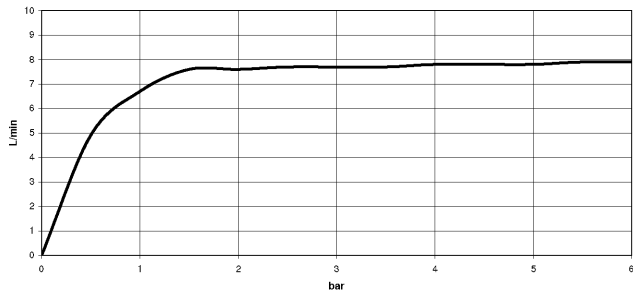

Shower head - Brushed Durabron (23kt Gold)

TARA

28 505 979

- 155mm projection
- ball-joint pivotable through 18° (in any direction)
- Three or five settings: PURIFY RAIN, COMPACT SOFT FLOW, COMPACT AQUAPRESSURE FLOW, max. flow rate 7.6 l/min (at 3 bar)
- with anti-scale system
- spray head Ø 100mm
- rosette Ø 60 mm
- 1/2" connection
- Function from: 5.5 l/min
- WRAS 2201056

Recommended miscellaneous

- Concealed wall elbow -** 35 085 970 90
- max. recess depth 163 mm
 - min. recess depth 90 mm

28 505 979

mm [inches]

Flow rate chart

Certificates

LGA_28661.

WRAS_2201056.

28 505 979

Spare parts list

No.	Item Number	Name	Quantity used	Delivery time
1	09 27 22 045-28	rosette	1	20
2	90 14 10 026 00 90	seal	1	2
3	09 11 03 011-28	connection	1	20
4	90 14 20 002 00 90	seal	1	2
5	09 11 01 191-28	cover	1	20
6	90 12 05 055 00-28	shower	1	20