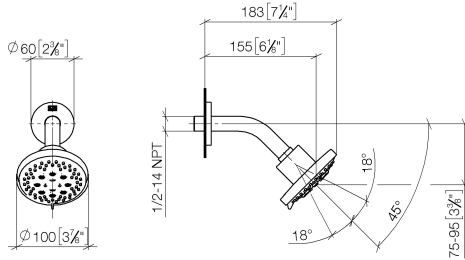

Shower head - Brushed Durabron (23kt Gold)

TARA

28 505 979

- 155mm projection
- ball-joint pivotable through 18° (in any direction)
- Three or five settings: PURIFY RAIN, COMPACT SOFT FLOW, COMPACT AQUAPRESSURE FLOW, max. flow rate 7.6 l/min (at 3 bar)
- with anti-scale system
- spray head Ø 100mm
- rosette Ø 60 mm
- 1/2" connection
- Function from: 5.5 l/min
- WRAS 2201056

Fits: TARA, LISSÉ, VAIA, META

	Brushed Durabron (23kt Gold)	28 505 979-28
	Chrome	28 505 979-00
	Brushed Platinum	28 505 979-06
	Platinum	28 505 979-08
	Dark Chrome	28 505 979-19
	Matte Black	28 505 979-33
	Brushed Champagne (22kt Gold)	28 505 979-46
	Champagne (22kt Gold)	28 505 979-47
	Brushed Chrome	28 505 979-93
	Brushed Dark Platinum	28 505 979-99

Recommended miscellaneous

- Concealed wall elbow -** 35 085 970 90
- max. recess depth 163 mm
 - min. recess depth 90 mm

28 505 979

mm [inches]

Flow rate chart

Certificates

LGA_28661.

WRAS_2201056.

28 505 979

Spare parts list

No.	Item Number	Name	Quantity used	Delivery time
1	09 27 22 045-28	rosette	1	20
2	90 14 10 026 00 90	seal	1	2
3	09 11 03 011-28	connection	1	20
4	90 14 20 002 00 90	seal	1	2
5	09 11 01 191-28	cover	1	20
6	90 12 05 055 00-28	shower	1	20