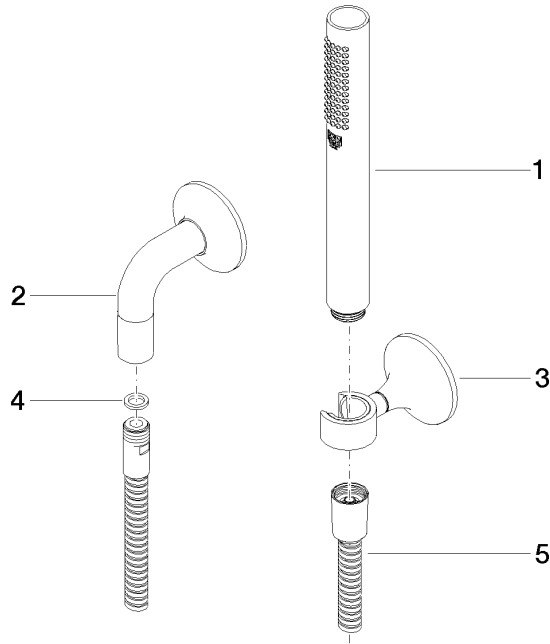

27 808 809

- COMPACT RAIN, max. flow rate 15 l/min (at 3 bar)
- with anti-scale system
- 3/8" shower outlet
- rosette for wall elbow Ø 60mm
- rosette for shower holder Ø 60mm
- metal shower hose 1250mm with integrated anti-twist protection
- 1/2" wall elbow

Recommended miscellaneous

- Concealed wall elbow -** 35 085 970 90
- max. recess depth 163 mm
  - min. recess depth 90 mm

27 808 809

mm [inches]

**Flow rate chart**

**Certificates**

LGA\_28437. Belgaqua\_22\_280\_2 WRAS\_1810007.  
7\_7.

### Spare parts list

No.	Item Number	Name	Quantity used	Delivery time
1	28 019 979-06	Hand shower - Brushed Platinum	1	10
2	28 450 809-06	VAIA Wall elbow - Brushed Platinum	1	10
3	28 050 809-06	VAIA Wall bracket - Brushed Platinum	1	10
4	90 14 20 026 00 90	seal	1	2
5	90 30 02 072 00-06	Metal shower hose 1/2" x 3/8" x 1250 mm - Brushed Platinum	1	10