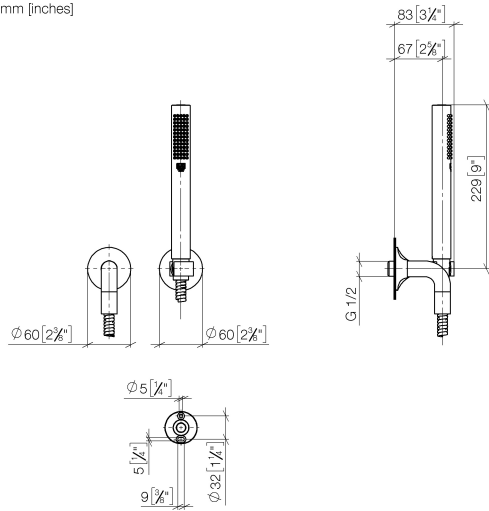

27 808 809

- COMPACT RAIN, max. flow rate 15 l/min (at 3 bar)
- with anti-scale system
- 3/8" shower outlet
- rosette for wall elbow Ø 60mm
- rosette for shower holder Ø 60mm
- metal shower hose 1250mm with integrated anti-twist protection
- 1/2" wall elbow

Intrinsic protection against back flow.

	Brushed Platinum	27 808 809-06
	Chrome	27 808 809-00
	Chrome	27 808 809-00 0010
	Brushed Platinum	27 808 809-06 0010
	Platinum	27 808 809-08 0010
	Platinum	27 808 809-08
	Dark Chrome	27 808 809-19 0010
	Brushed Durabronze (23kt Gold)	27 808 809-28 0010
	Brushed Durabronze (23kt Gold)	27 808 809-28
	Brushed Champagne (22kt Gold)	27 808 809-46 0010
	Champagne (22kt Gold)	27 808 809-47 0010
	Brushed Dark Platinum	27 808 809-99
	Brushed Dark Platinum	27 808 809-99 0010

Recommended miscellaneous

- Concealed wall elbow -** 35 085 970 90
- max. recess depth 163 mm
  - min. recess depth 90 mm

27 808 809

mm [inches]

**Flow rate chart**

**Certificates**

LGA\_28437. Belgaqua\_22\_280\_2 WRAS\_1810007.  
7\_7.

### Spare parts list

No.	Item Number	Name	Quantity used	Delivery time
1	28 019 979-06	Hand shower - Brushed Platinum	1	10
2	28 450 809-06	VAIA Wall elbow - Brushed Platinum	1	10
3	28 050 809-06	VAIA Wall bracket - Brushed Platinum	1	10
4	90 14 20 026 00 90	seal	1	2
5	90 30 02 072 00-06	Metal shower hose 1/2" x 3/8" x 1250 mm - Brushed Platinum	1	10