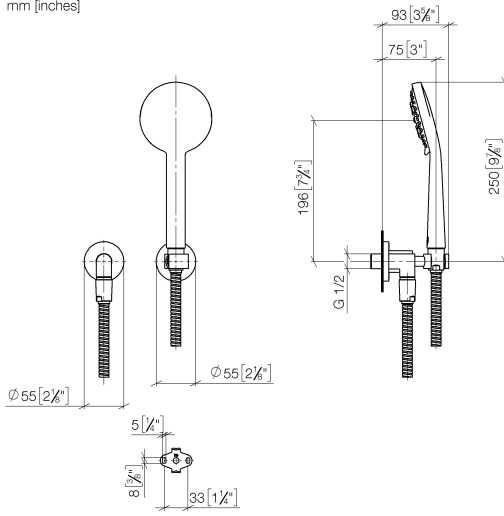

TARA Hand shower set with individual rosettes - Chrome

TARA

27 803 892

- COMPACT RAIN, max. flow rate 15 l/min (at 3 bar)
- three settings: normal flow, soft flow, massage flow
- with anti-scale system
- 1/2" shower outlet
- rosette for wall elbow Ø 55mm
- rosette for shower holder Ø 55mm
- metal shower hose 1250mm with integrated anti-twist protection
- 1/2" wall elbow

Intrinsic protection against back flow.

	Chrome	27 803 892-00
	Chrome	27 803 892-00 0010
	Brushed Platinum	27 803 892-06
	Brushed Platinum	27 803 892-06 0010
	Platinum	27 803 892-08
	Platinum	27 803 892-08 0010
	Dark Chrome	27 803 892-19
	Dark Chrome	27 803 892-19 0010
	Brushed Durabass (23kt Gold)	27 803 892-28 0010
	Brushed Durabass (23kt Gold)	27 803 892-28
	Matte Black	27 803 892-33
	Matte Black	27 803 892-33 0010
	Brushed Champagne (22kt Gold)	27 803 892-46 0010
	Brushed Champagne (22kt Gold)	27 803 892-46
	Champagne (22kt Gold)	27 803 892-47 0010
	Champagne (22kt Gold)	27 803 892-47
	Brushed Chrome	27 803 892-93
	Brushed Chrome	27 803 892-93 0010
	Brushed Dark Platinum	27 803 892-99
	Brushed Dark Platinum	27 803 892-99 0010

Recommended miscellaneous

- Concealed wall elbow -** 35 085 970 90
- max. recess depth 163 mm
 - min. recess depth 90 mm

27 803 892

mm [inches]

Flow rate chart

Certificates

Belgaqua_21-024-
27_7.

27 803 892

Spare parts list

No.	Item Number	Name	Quantity used	Delivery time
1	28 450 892-00	connection	1	60
2	28 050 892-00	TARA Wall bracket - Chrome	1	10
3	28 104 970-00	Metal shower hose 1/2" x 1/2" x 1250 mm - Chrome	1	2
4	28 014 979-00	shower	1	60