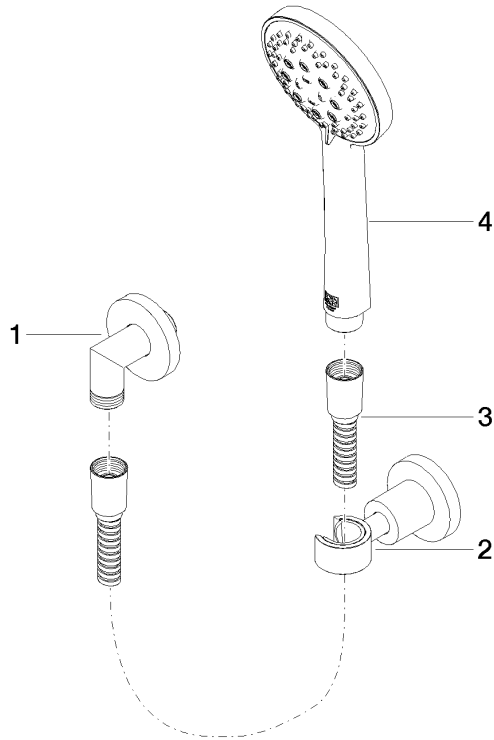

TARA Hand shower set with individual rosettes - Chrome

TARA

27 803 892

- COMPACT RAIN, max. flow rate 15 l/min (at 3 bar)
- three settings: normal flow, soft flow, massage flow
- with anti-scale system
- 1/2" shower outlet
- rosette for wall elbow Ø 55mm
- rosette for shower holder Ø 55mm
- metal shower hose 1250mm with integrated anti-twist protection
- 1/2" wall elbow

Recommended miscellaneous

- Concealed wall elbow -** 35 085 970 90
- max. recess depth 163 mm
 - min. recess depth 90 mm

27 803 892

mm [inches]

Flow rate chart

Certificates

Belgaqua_21-024-
27_7.

27 803 892

Spare parts list

No.	Item Number	Name	Quantity used	Delivery time
1	28 450 892-00	connection	1	60
2	28 050 892-00	TARA Wall bracket - Chrome	1	10
3	28 104 970-00	Metal shower hose 1/2" x 1/2" x 1250 mm - Chrome	1	2
4	28 014 979-00	shower	1	60