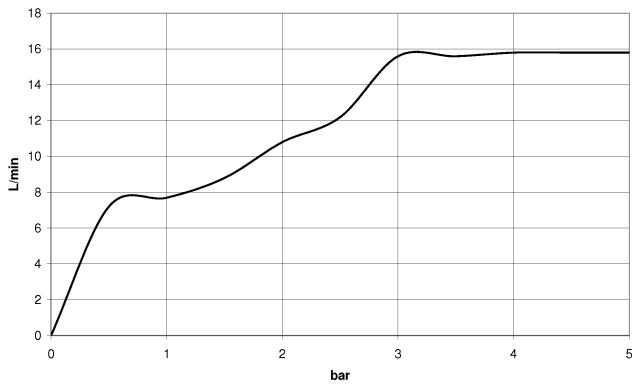

TARA Hand shower set with individual rosettes - Chrome

TARA

27 803 892

- COMPACT RAIN, max. flow rate 15 l/min (at 3 bar)
- three settings: normal flow, soft flow, massage flow
- with anti-scale system
- 1/2" shower outlet
- rosette for wall elbow Ø 55mm
- rosette for shower holder Ø 55mm
- metal shower hose 1250mm with integrated anti-twist protection
- 1/2" wall elbow

Recommended miscellaneous

- Concealed wall elbow -** 35 085 970 90
- max. recess depth 163 mm
 - min. recess depth 90 mm

27 803 892

mm [inches]

Flow rate chart

Certificates

Belgaqua_21-024-
27_7.

27 803 892